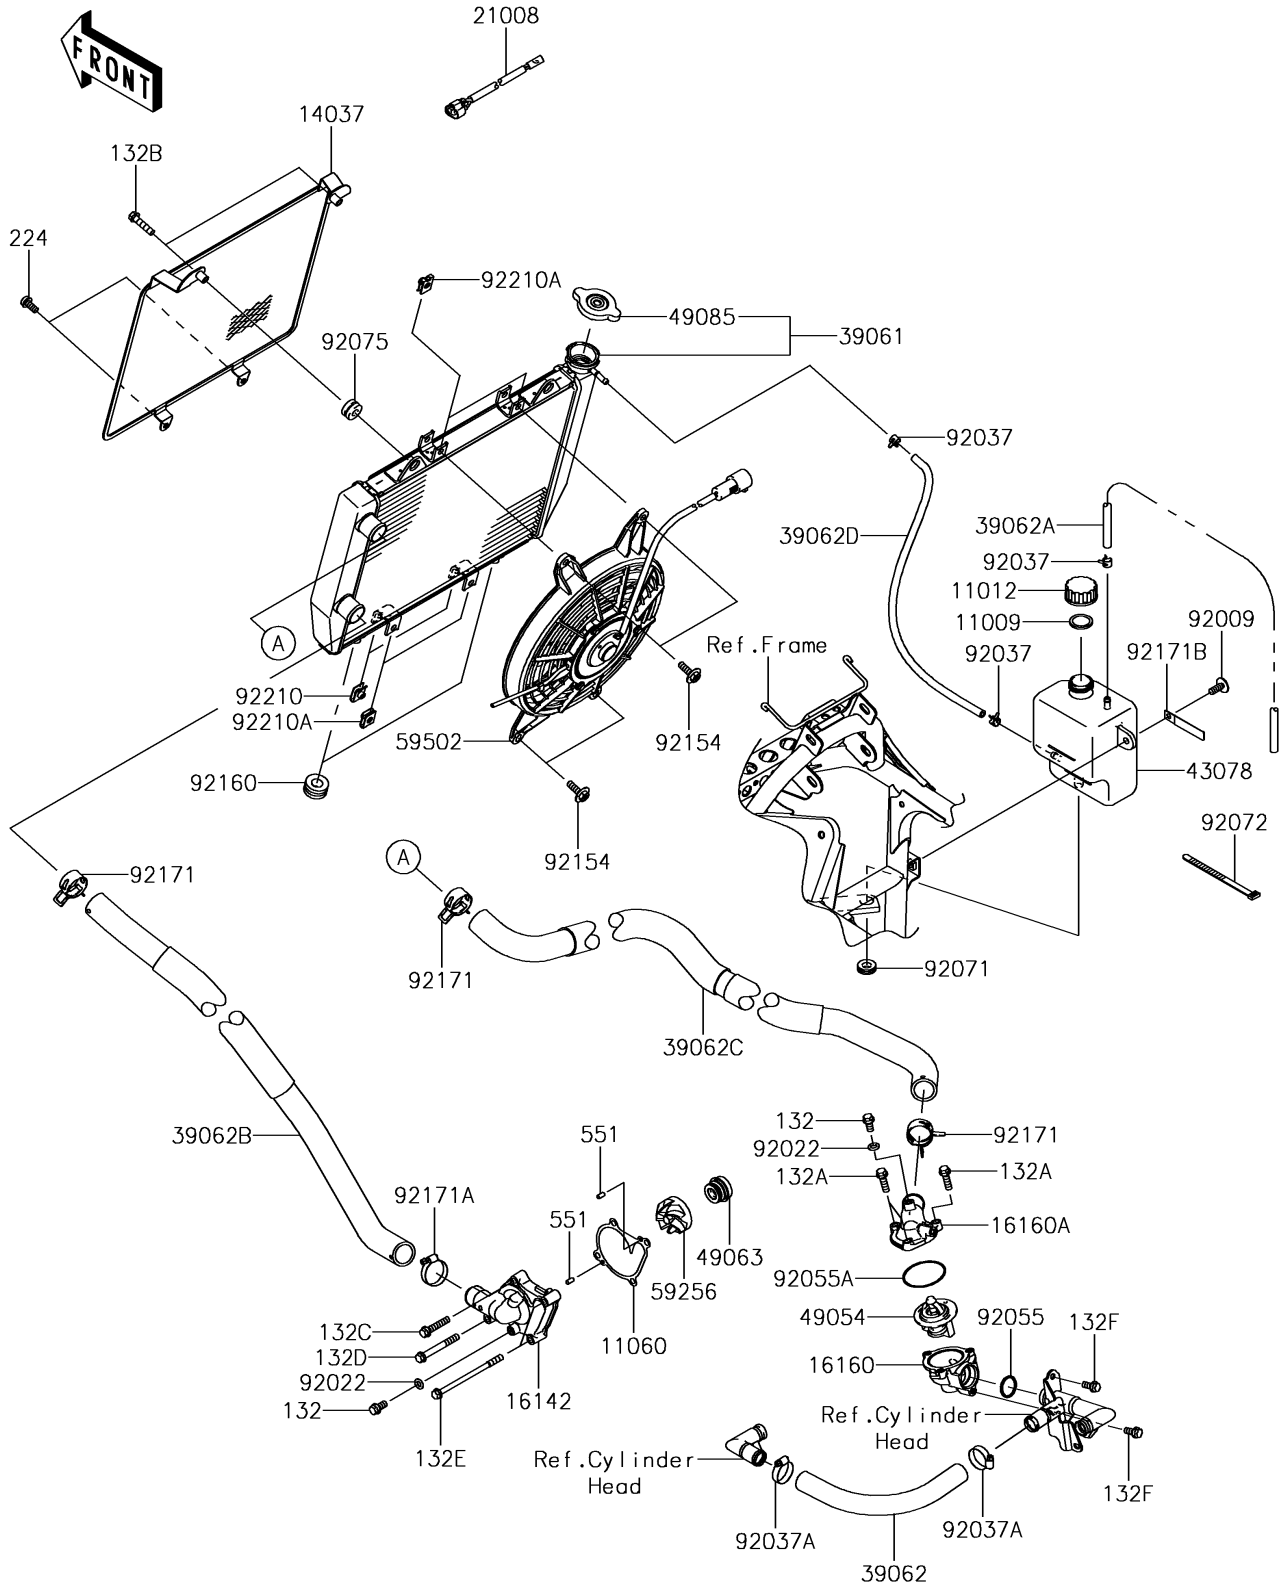

2016 BRUTE FORCE® 750 4x4i EPS

PARTS DIAGRAM

Radiator

E3032