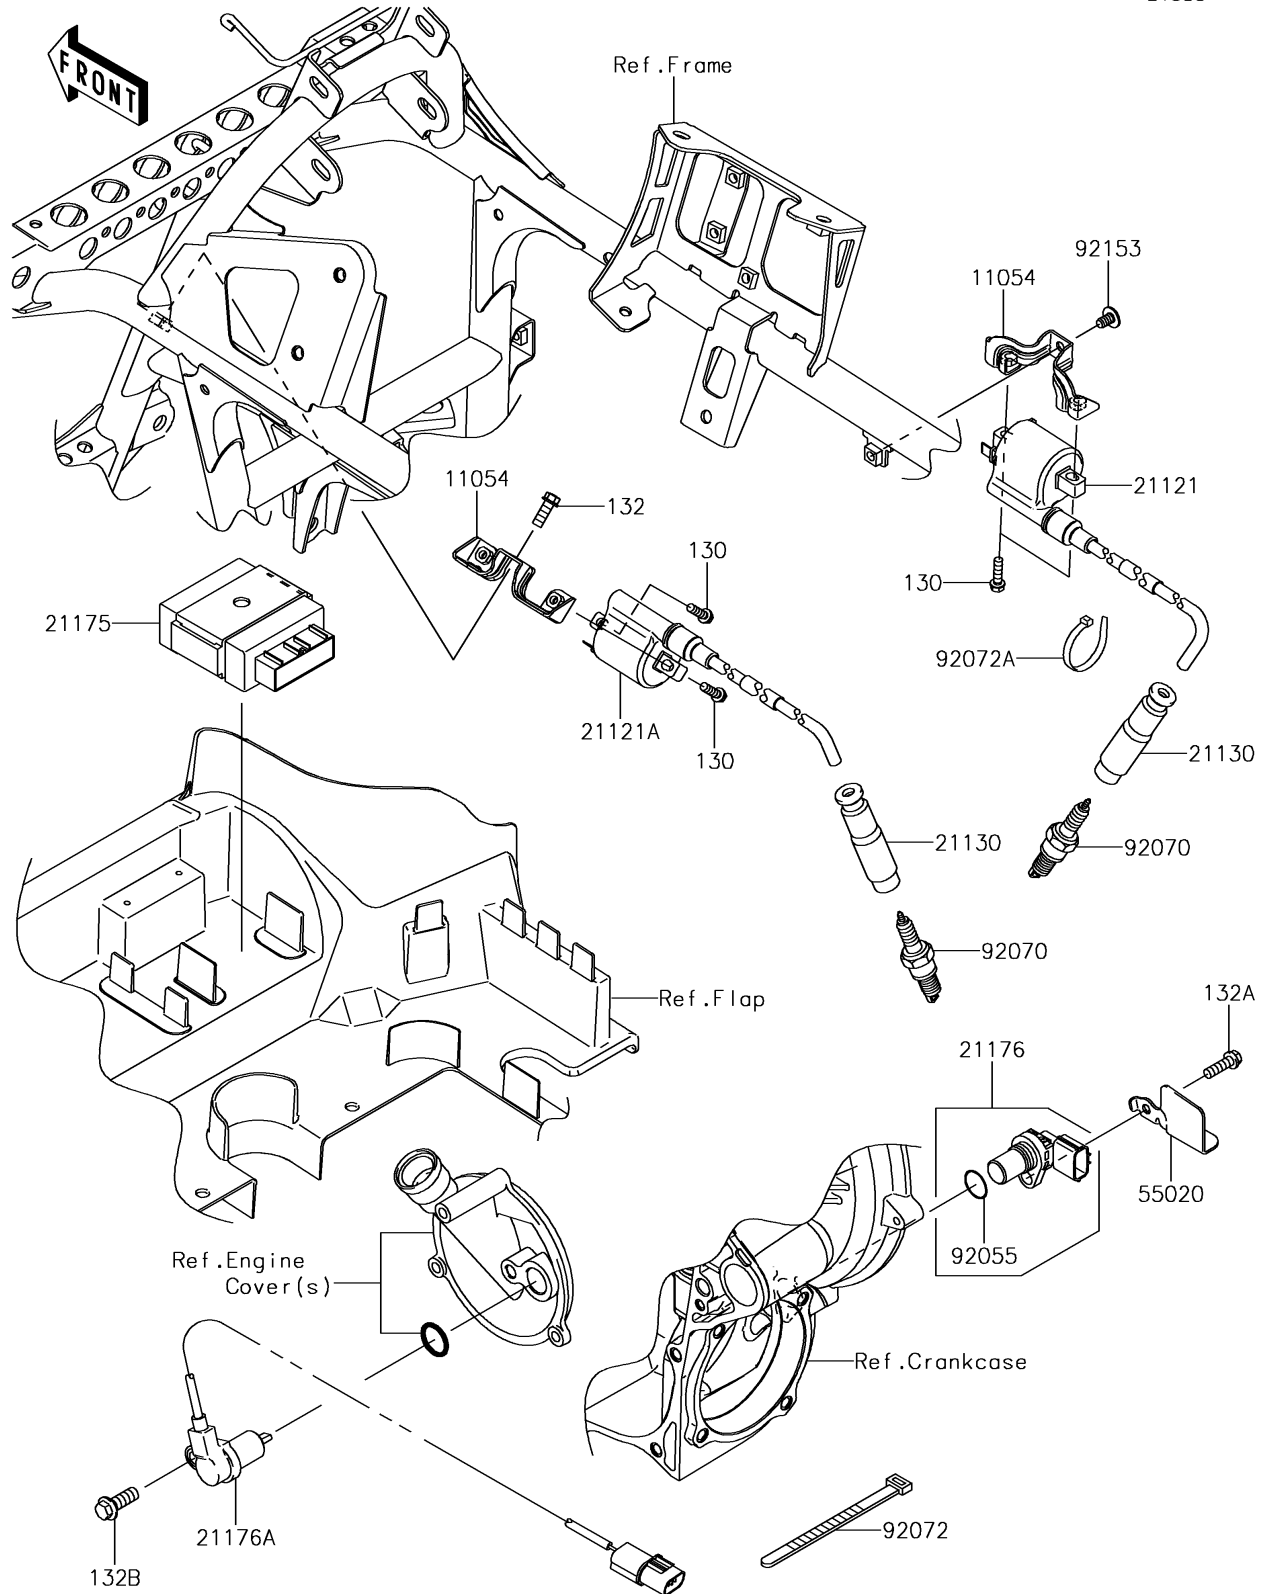

2018 BRUTE FORCE® 750 4x4i EPS

PARTS DIAGRAM

Ignition System

E1830

2018 BRUTE FORCE® 750 4x4i EPS

PARTS LIST Ignition System

ITEM NAME	PART NUMBER	QUANTITY
-----------	-------------	----------
