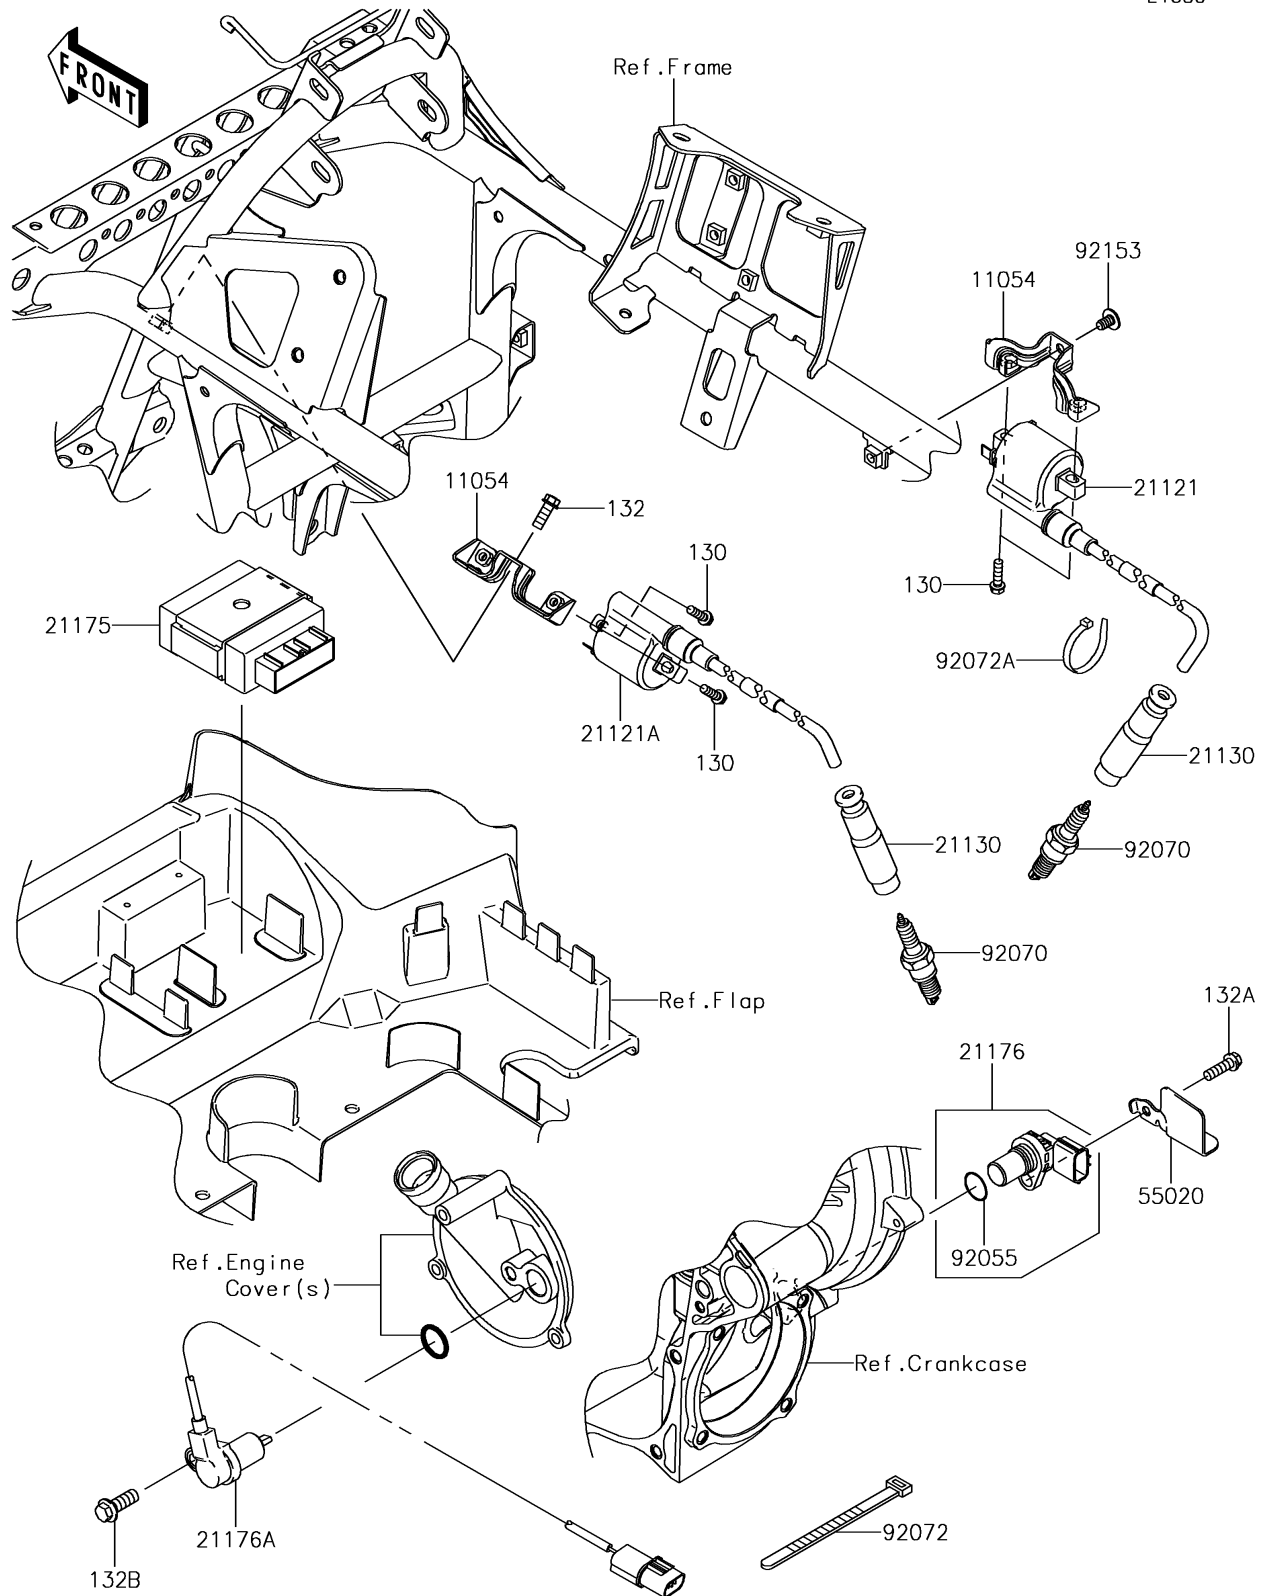

2017 BRUTE FORCE® 750 4x4i EPS

PARTS DIAGRAM

Ignition System

E1830

2017 BRUTE FORCE[®] 750 4x4i EPS

PARTS LIST

Ignition System

ITEM NAME	PART NUMBER	QUANTITY
-----------	-------------	----------
