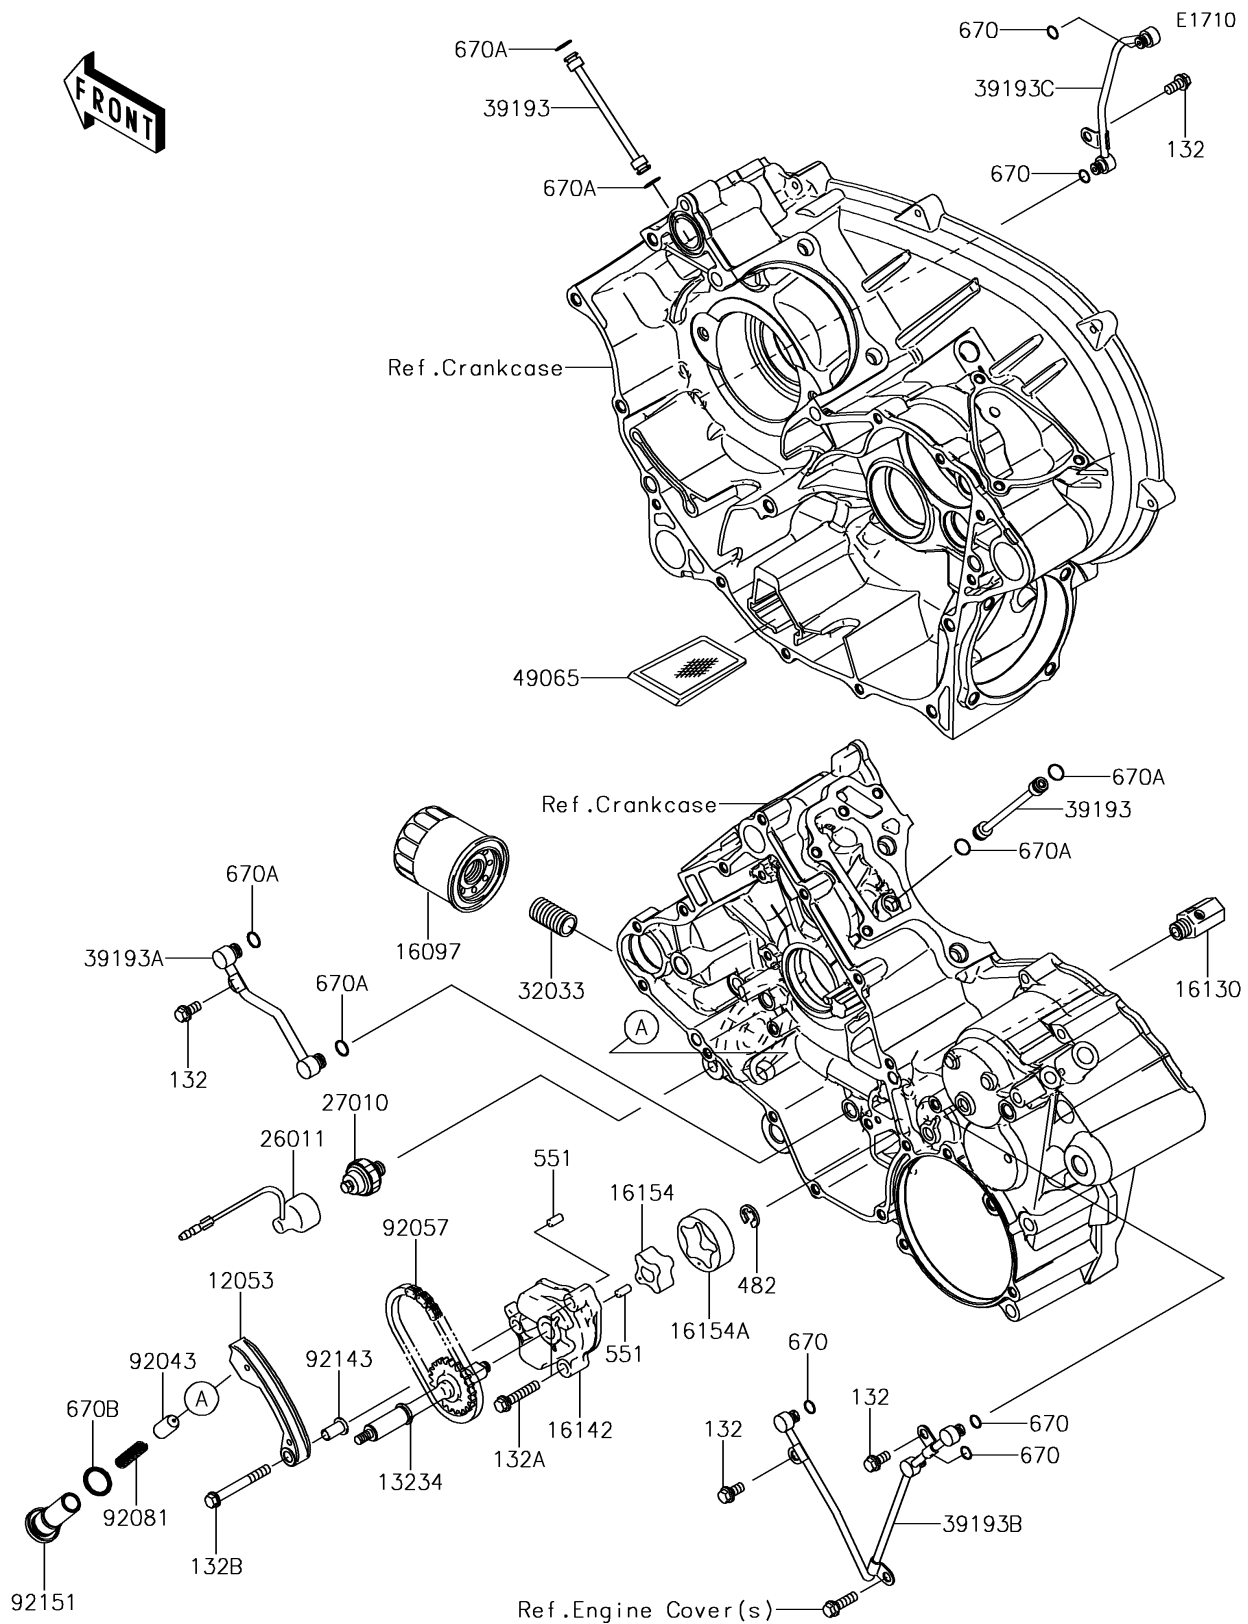

2017 BRUTE FORCE® 750 4x4i EPS

PARTS DIAGRAM

Oil Pump/Oil Filter

2017 BRUTE FORCE® 750 4x4i EPS

PARTS LIST

Oil Pump/Oil Filter

ITEM NAME	PART NUMBER	QUANTITY
-----------	-------------	----------
