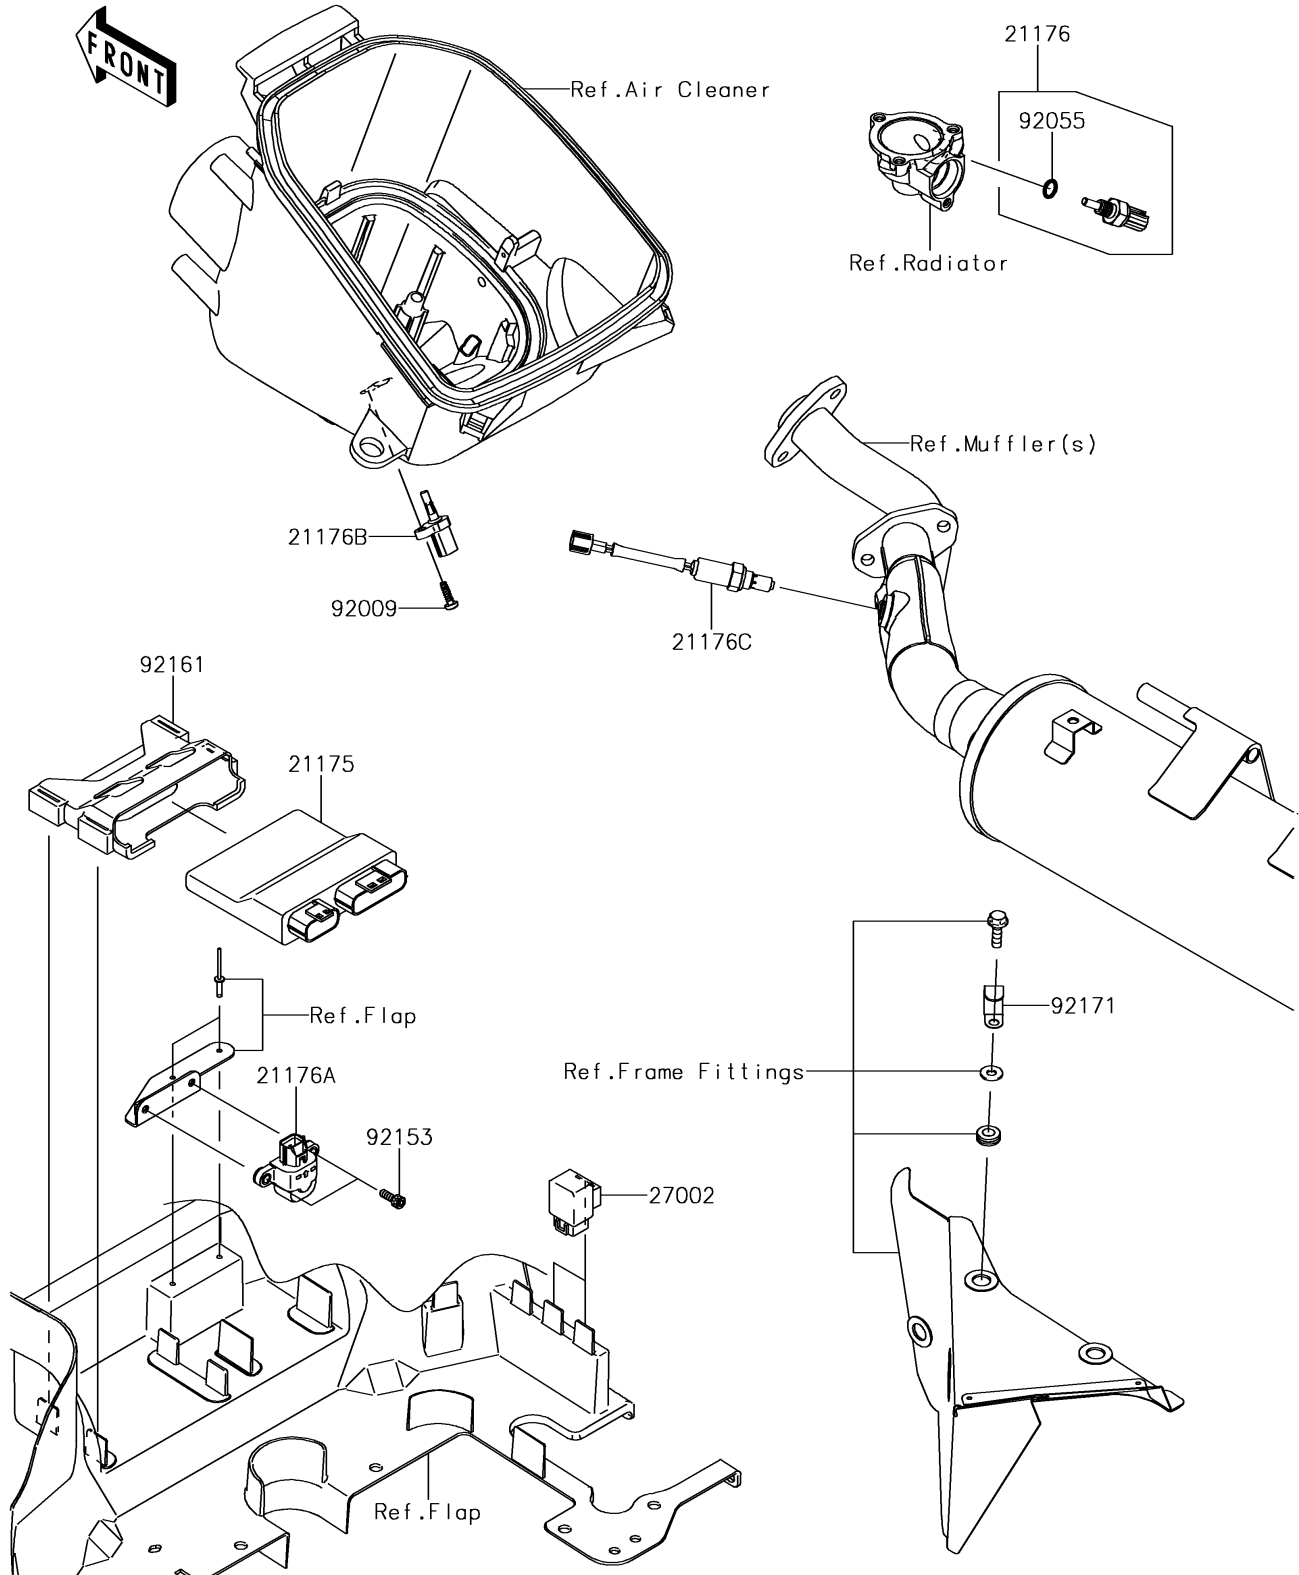

## PARTS DIAGRAM

### Fuel Injection

E1530

# 2018 BRUTE FORCE® 750 4x4i EPS

## PARTS LIST Fuel Injection

ITEM NAME	PART NUMBER	QUANTITY
-----------	-------------	----------

---