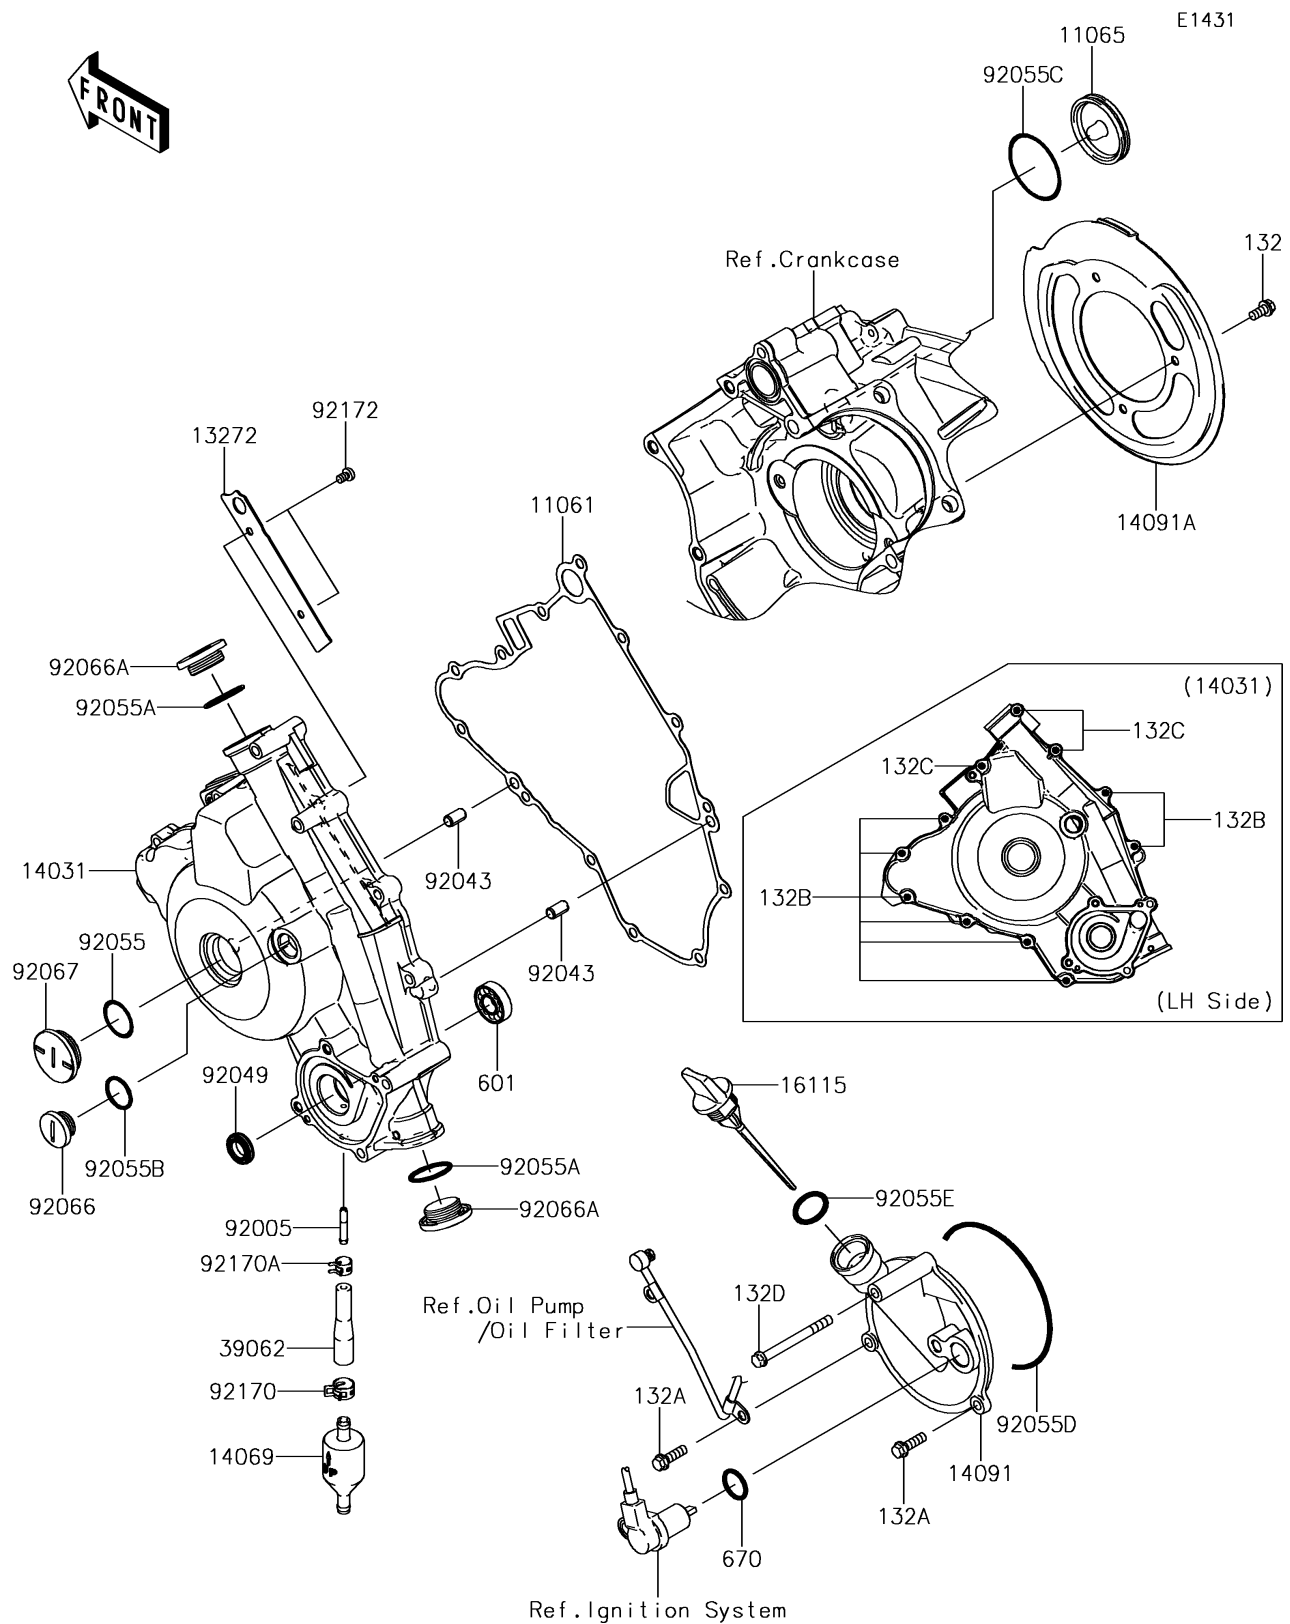

2016 BRUTE FORCE® 750 4x4i EPS

PARTS DIAGRAM

Engine Cover(s)

2016 BRUTE FORCE® 750 4x4i EPS

PARTS LIST

Engine Cover(s)

ITEM NAME	PART NUMBER	QUANTITY
-----------	-------------	----------
