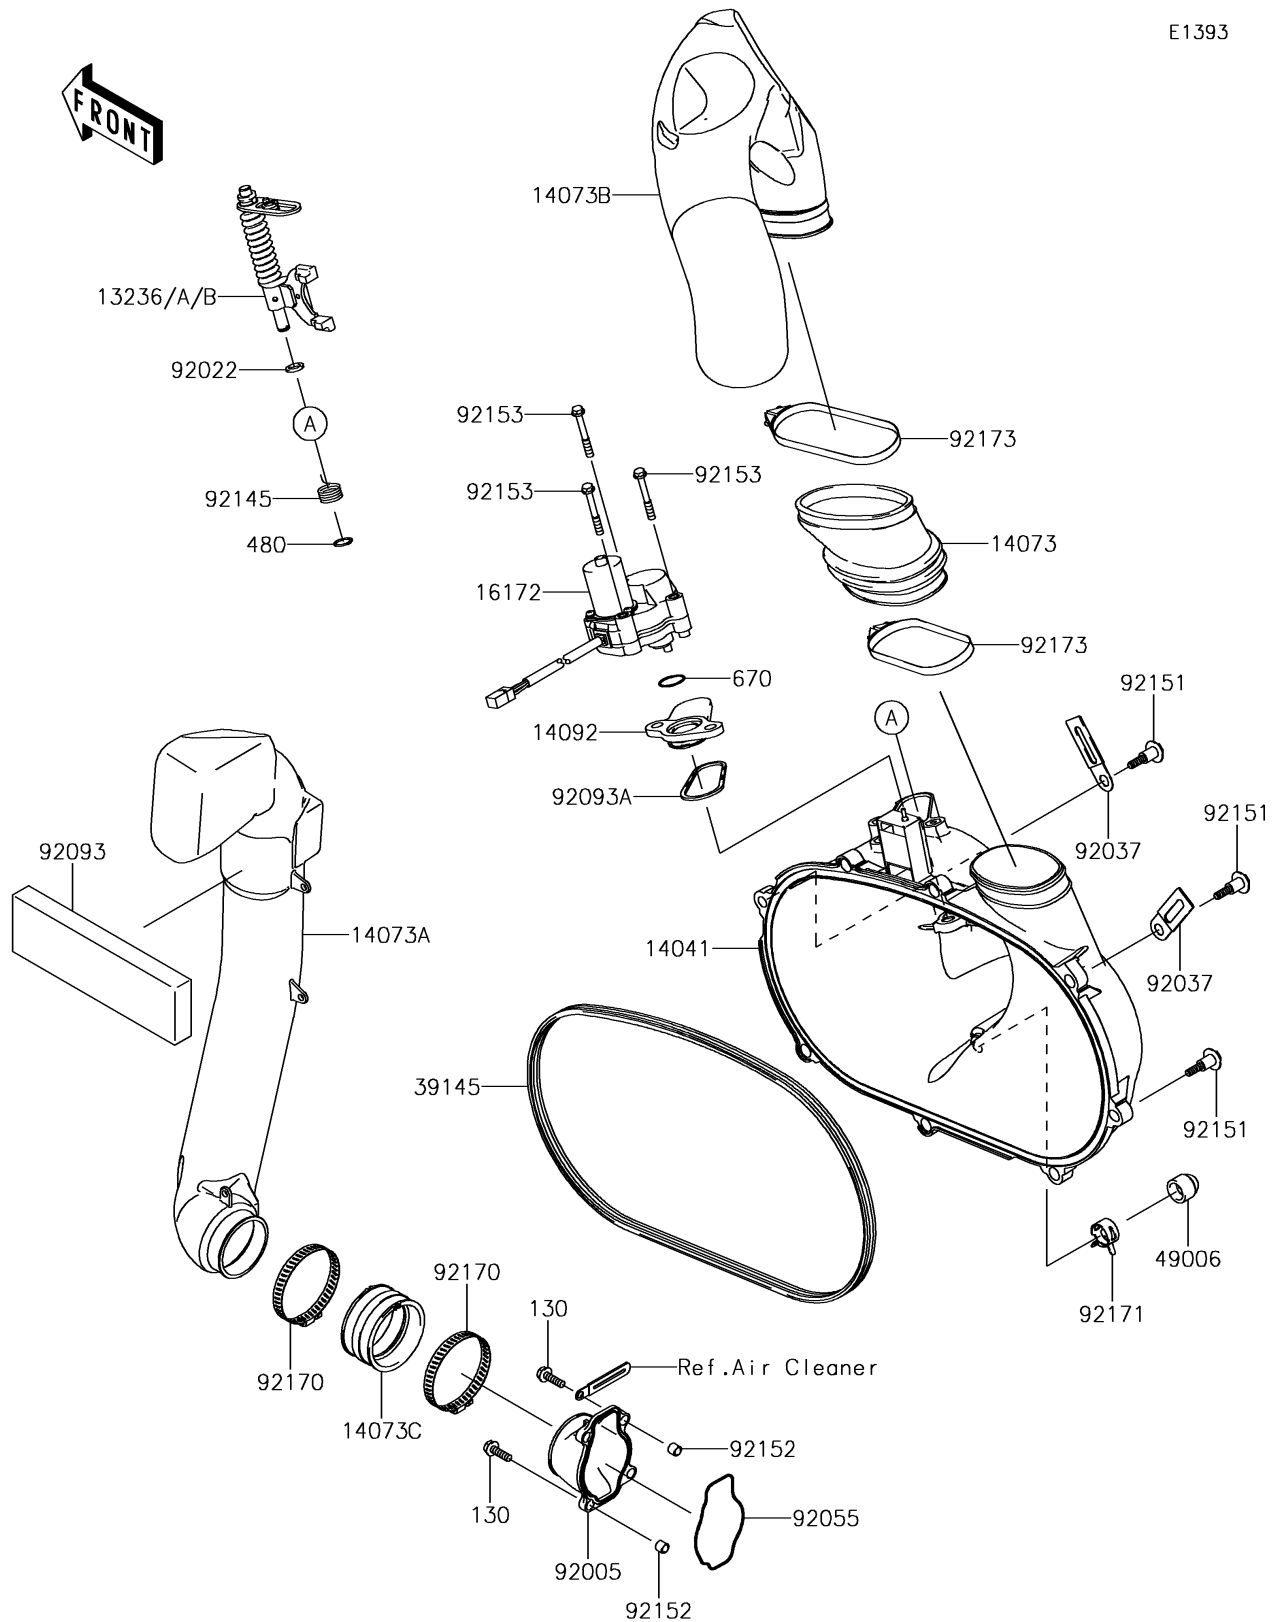

2018 BRUTE FORCE® 750 4x4i EPS

PARTS DIAGRAM

Converter Cover

E1393

2018 BRUTE FORCE® 750 4x4i EPS

Kawasaki
Let the Good Times Roll®

PARTS LIST

Converter Cover

ITEM NAME	PART NUMBER	QUANTITY
LEVER-COMP,YELLOW (Ref # 13236)	13236-0046	AR
LEVER-COMP,GREEN (Ref # 13236A)	13236-0047	AR
LEVER-COMP,PAINT LESS (Ref # 13236B)	13236-0048	1
COVER-COMP (Ref # 14041)	14041-0556	1
DUCT,EXHAUST JOINT (Ref # 14073)	14073-0028	1
DUCT,INTAKE (Ref # 14073A)	14073-0298	1
DUCT,EXHAUST (Ref # 14073B)	14073-0734	1
DUCT,JOINT (Ref # 14073C)	14073-1775	1
COVER (Ref # 14092)	14092-0780	1
ACTUATOR (Ref # 16172)	16172-0018	1
TRIM-SEAL (Ref # 39145)	39145-0702	1
BOOT,DRAIN (Ref # 49006)	49006-0560	1
FITTING (Ref # 92005)	92005-0718	1
WASHER,10.2X16X1 (Ref # 92022)	92022-1829	1
CLAMP (Ref # 92037)	92037-1780	2
RING-O (Ref # 92055)	92055-1630	1
SEAL (Ref # 92093)	92093-0581	1
SEAL (Ref # 92093A)	92093-1548	1
SPRING (Ref # 92145)	92145-1567	1
BOLT,FLANGED,6X30 (Ref # 92151)	92151-1686	8
COLLAR (Ref # 92152)	92152-1332	4
BOLT,6X47 (Ref # 92153)	92153-0678	3
CLAMP (Ref # 92170)	92170-1764	2
CLAMP (Ref # 92171)	92171-0329	1
CLAMP (Ref # 92173)	92173-0260	2
BOLT-FLANGED,6X20 (Ref # 130)	130CA0620	4
CIRCLIP-TYPE-C,10MM (Ref # 480)	480J1000	1
O RING (Ref # 670)	670D3022	1