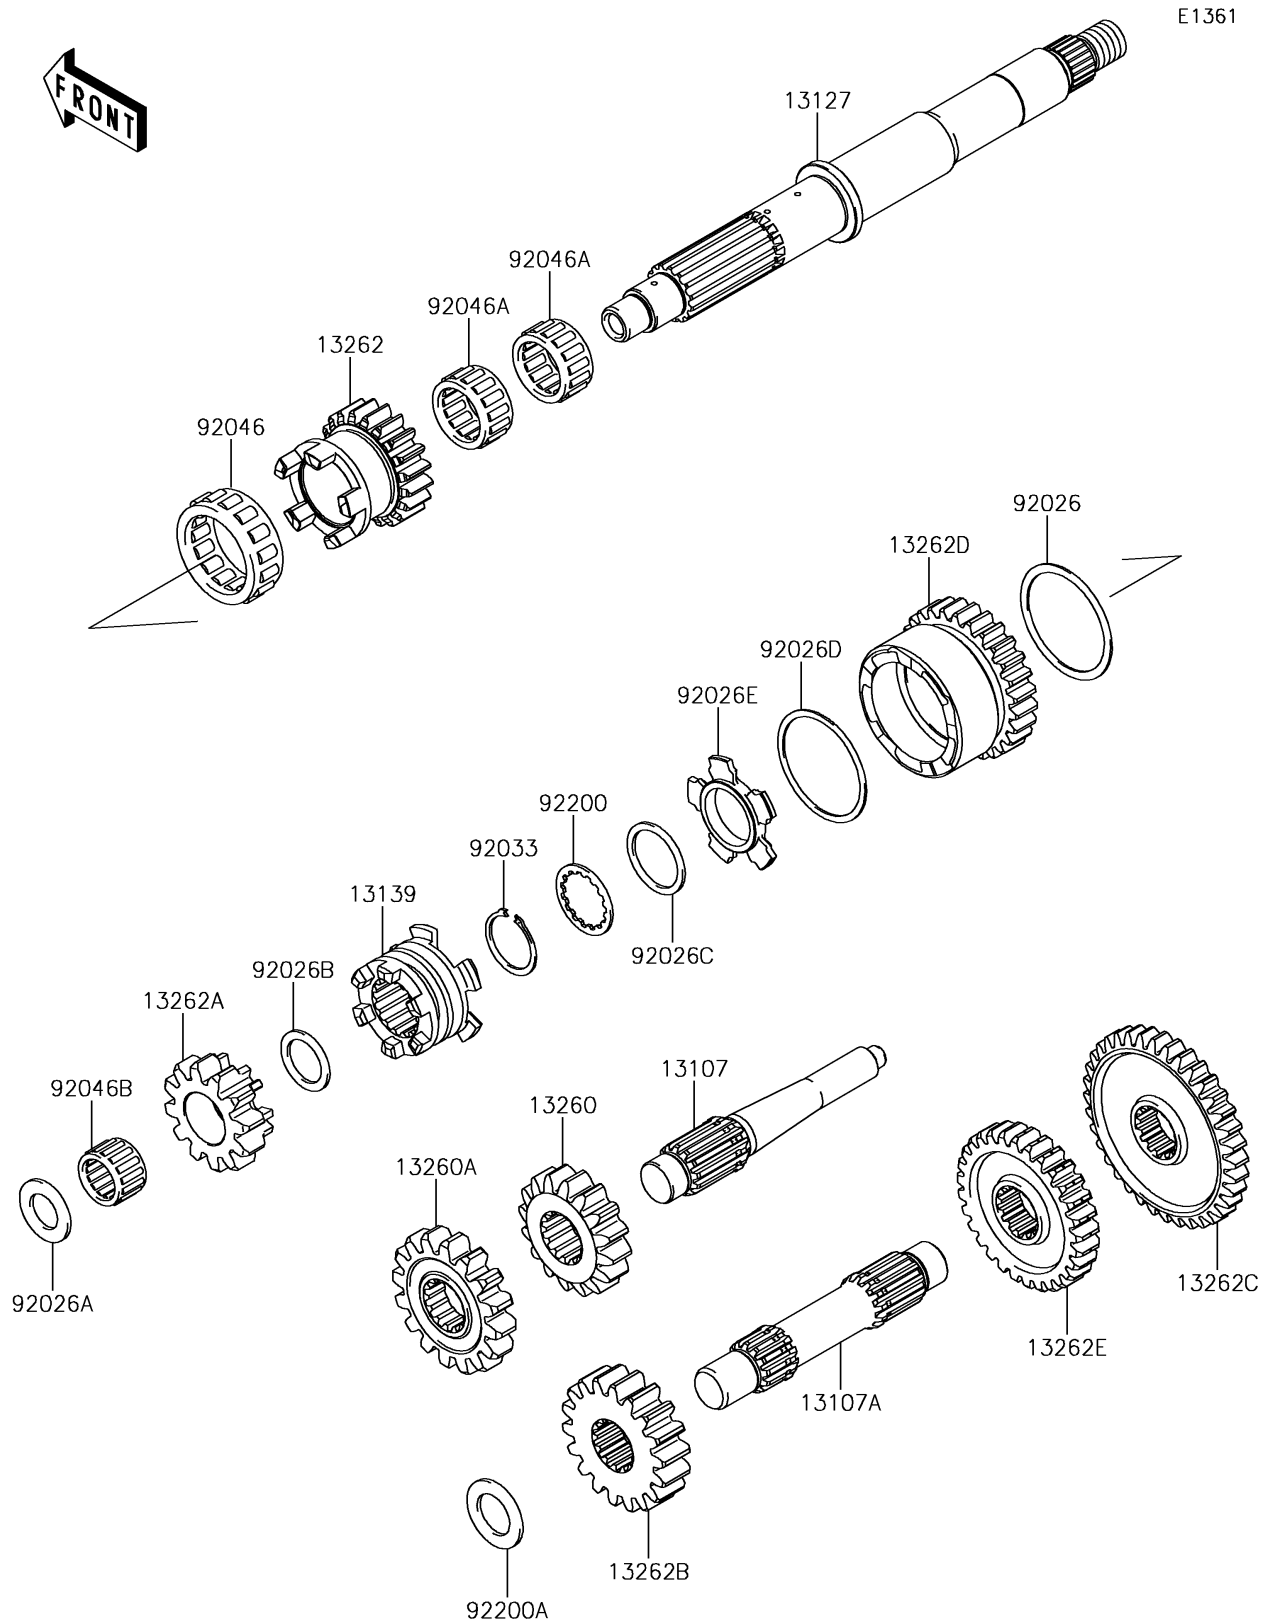

2018 BRUTE FORCE® 750 4x4i EPS

PARTS DIAGRAM

Transmission

2018 BRUTE FORCE® 750 4x4i EPS

PARTS LIST

Transmission

ITEM NAME	PART NUMBER	QUANTITY
-----------	-------------	----------
