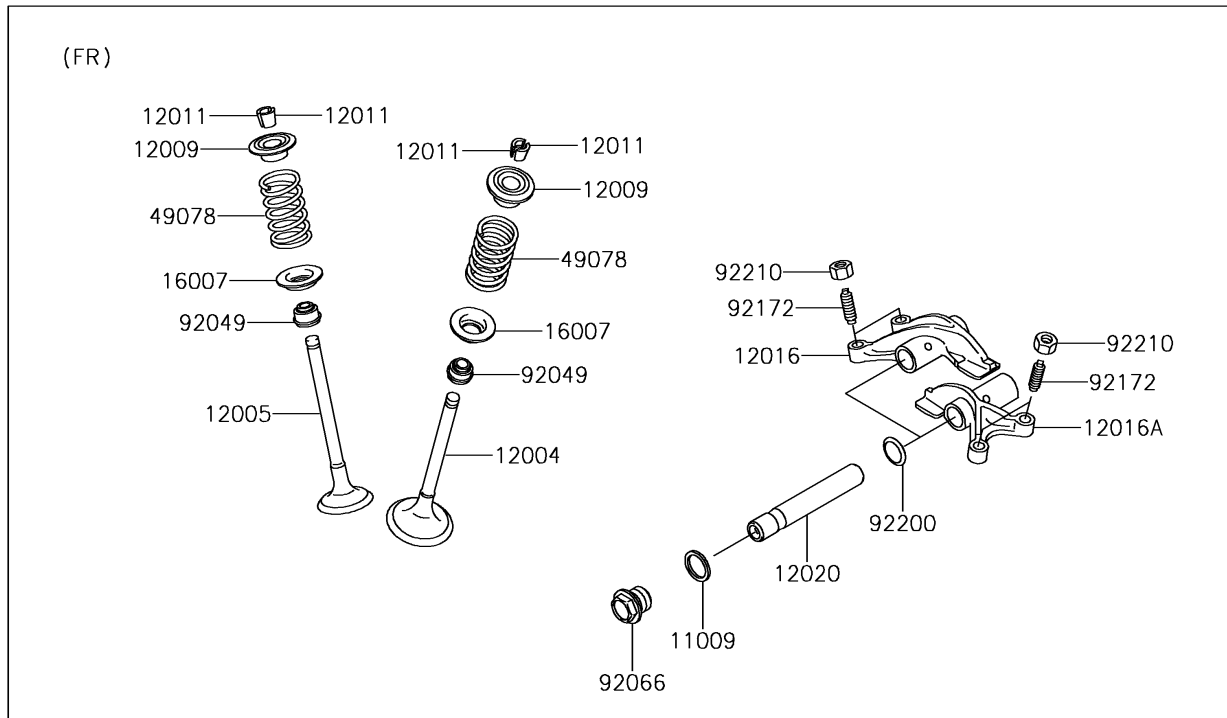

2016 BRUTE FORCE® 750 4x4i EPS

PARTS DIAGRAM

Valve(s)

E1210

2016 BRUTE FORCE® 750 4x4i EPS

PARTS LIST

Valve(s)

ITEM NAME

PART NUMBER

QUANTITY
