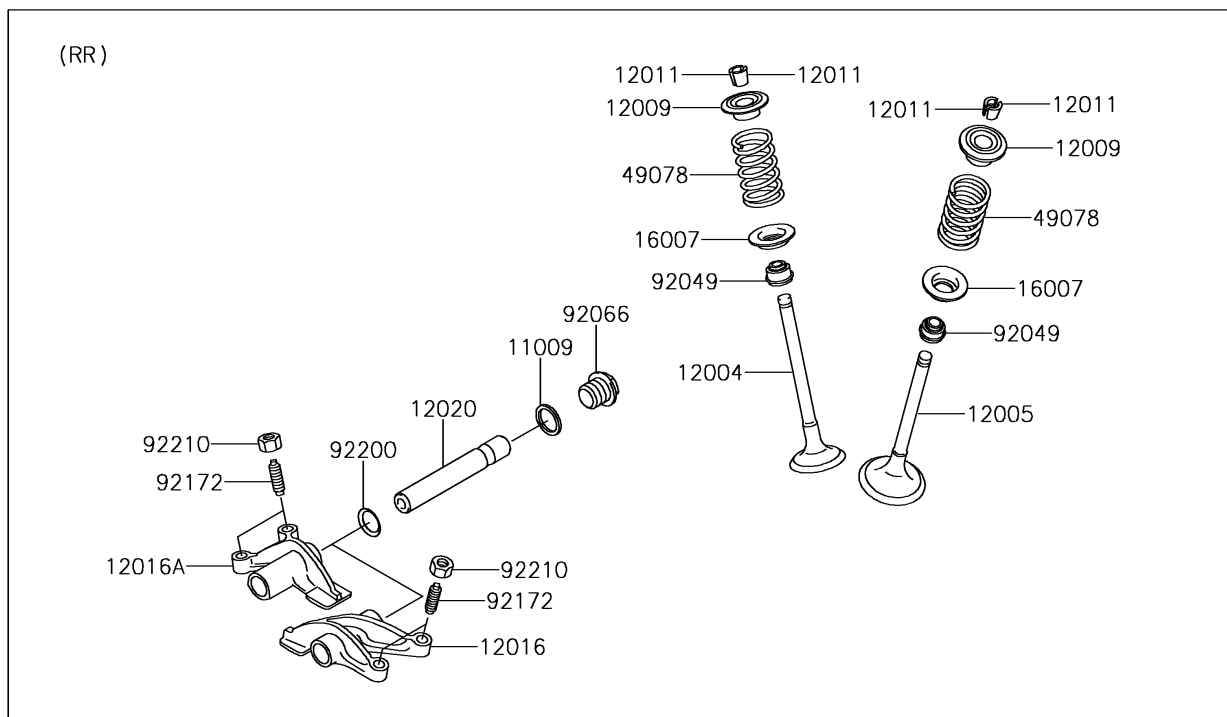

2016 BRUTE FORCE® 750 4x4i EPS

PARTS DIAGRAM

Valve(s)

E1210

2016 BRUTE FORCE® 750 4x4i EPS

PARTS LIST

Valve(s)

ITEM NAME

PART NUMBER

QUANTITY
