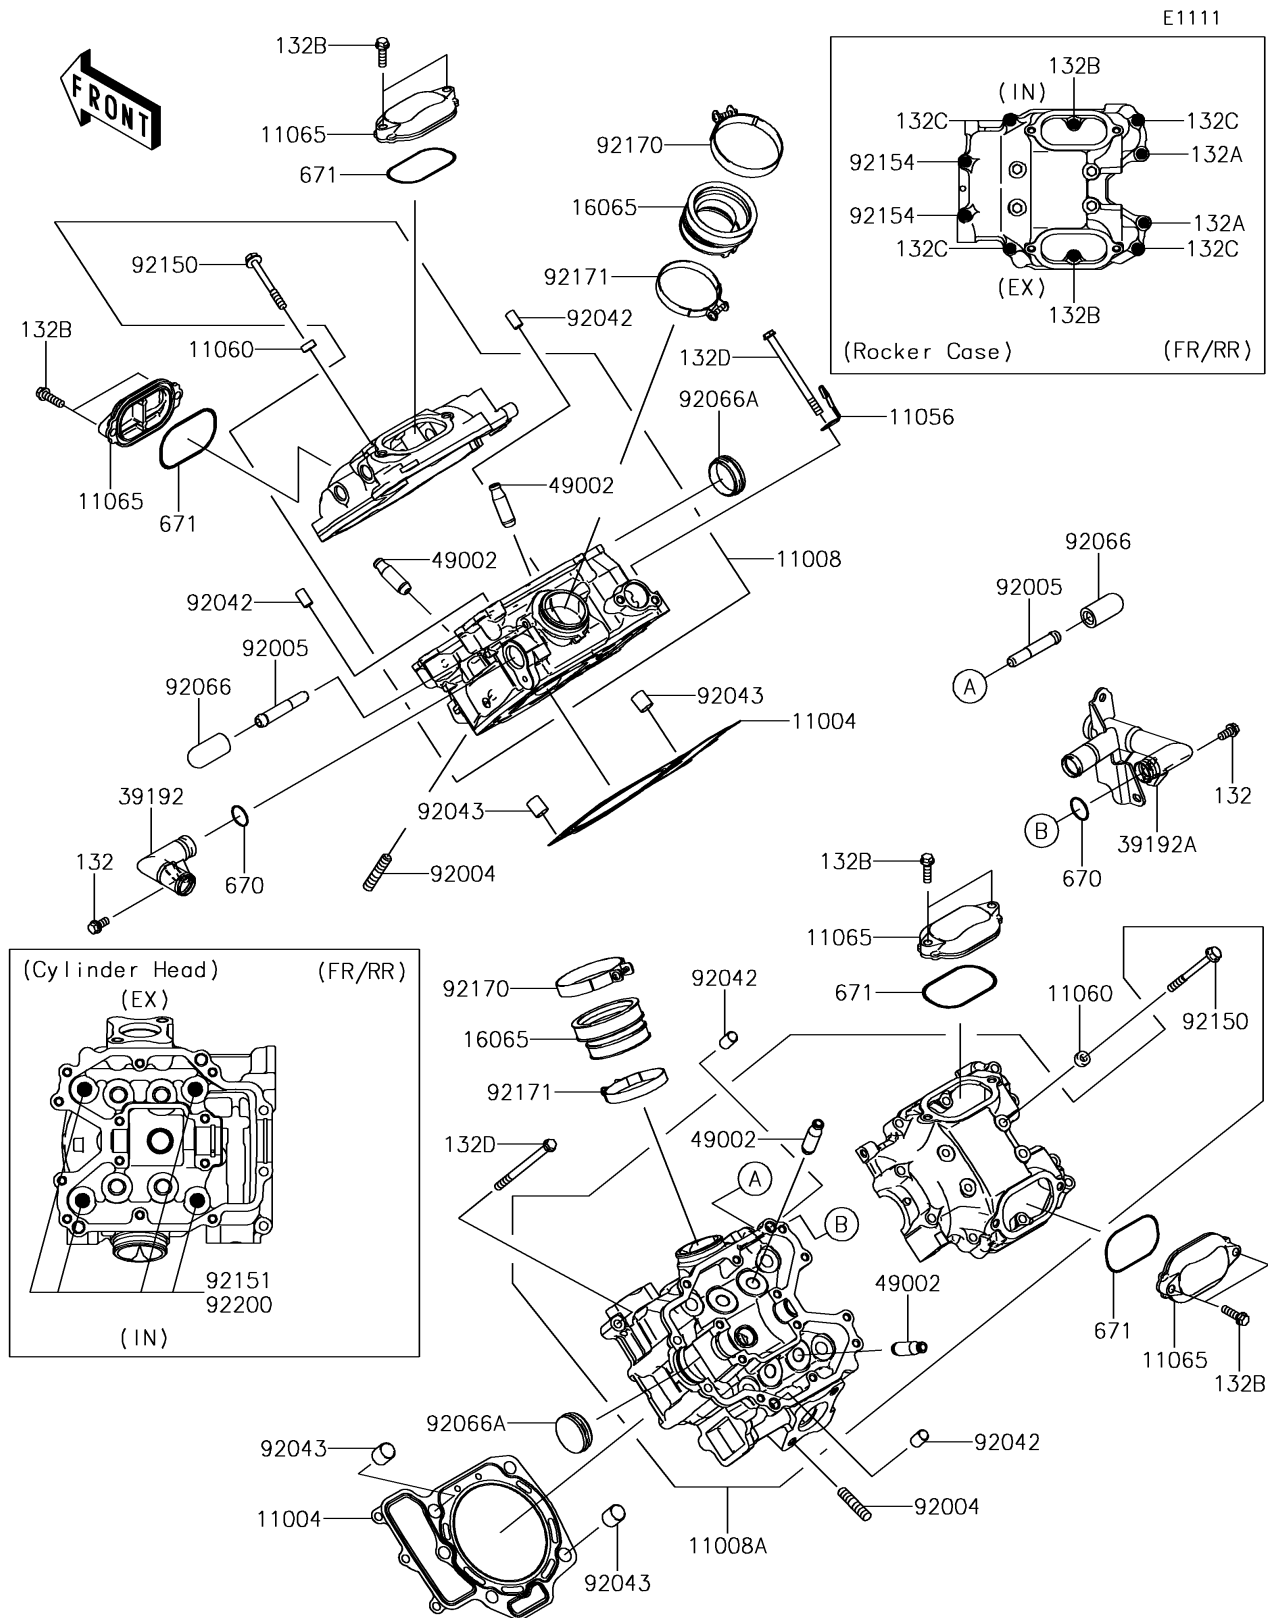

2018 BRUTE FORCE® 750 4x4i EPS

PARTS DIAGRAM

Cylinder Head

2018 BRUTE FORCE® 750 4x4i EPS

PARTS LIST

Cylinder Head

ITEM NAME	PART NUMBER	QUANTITY
-----------	-------------	----------
