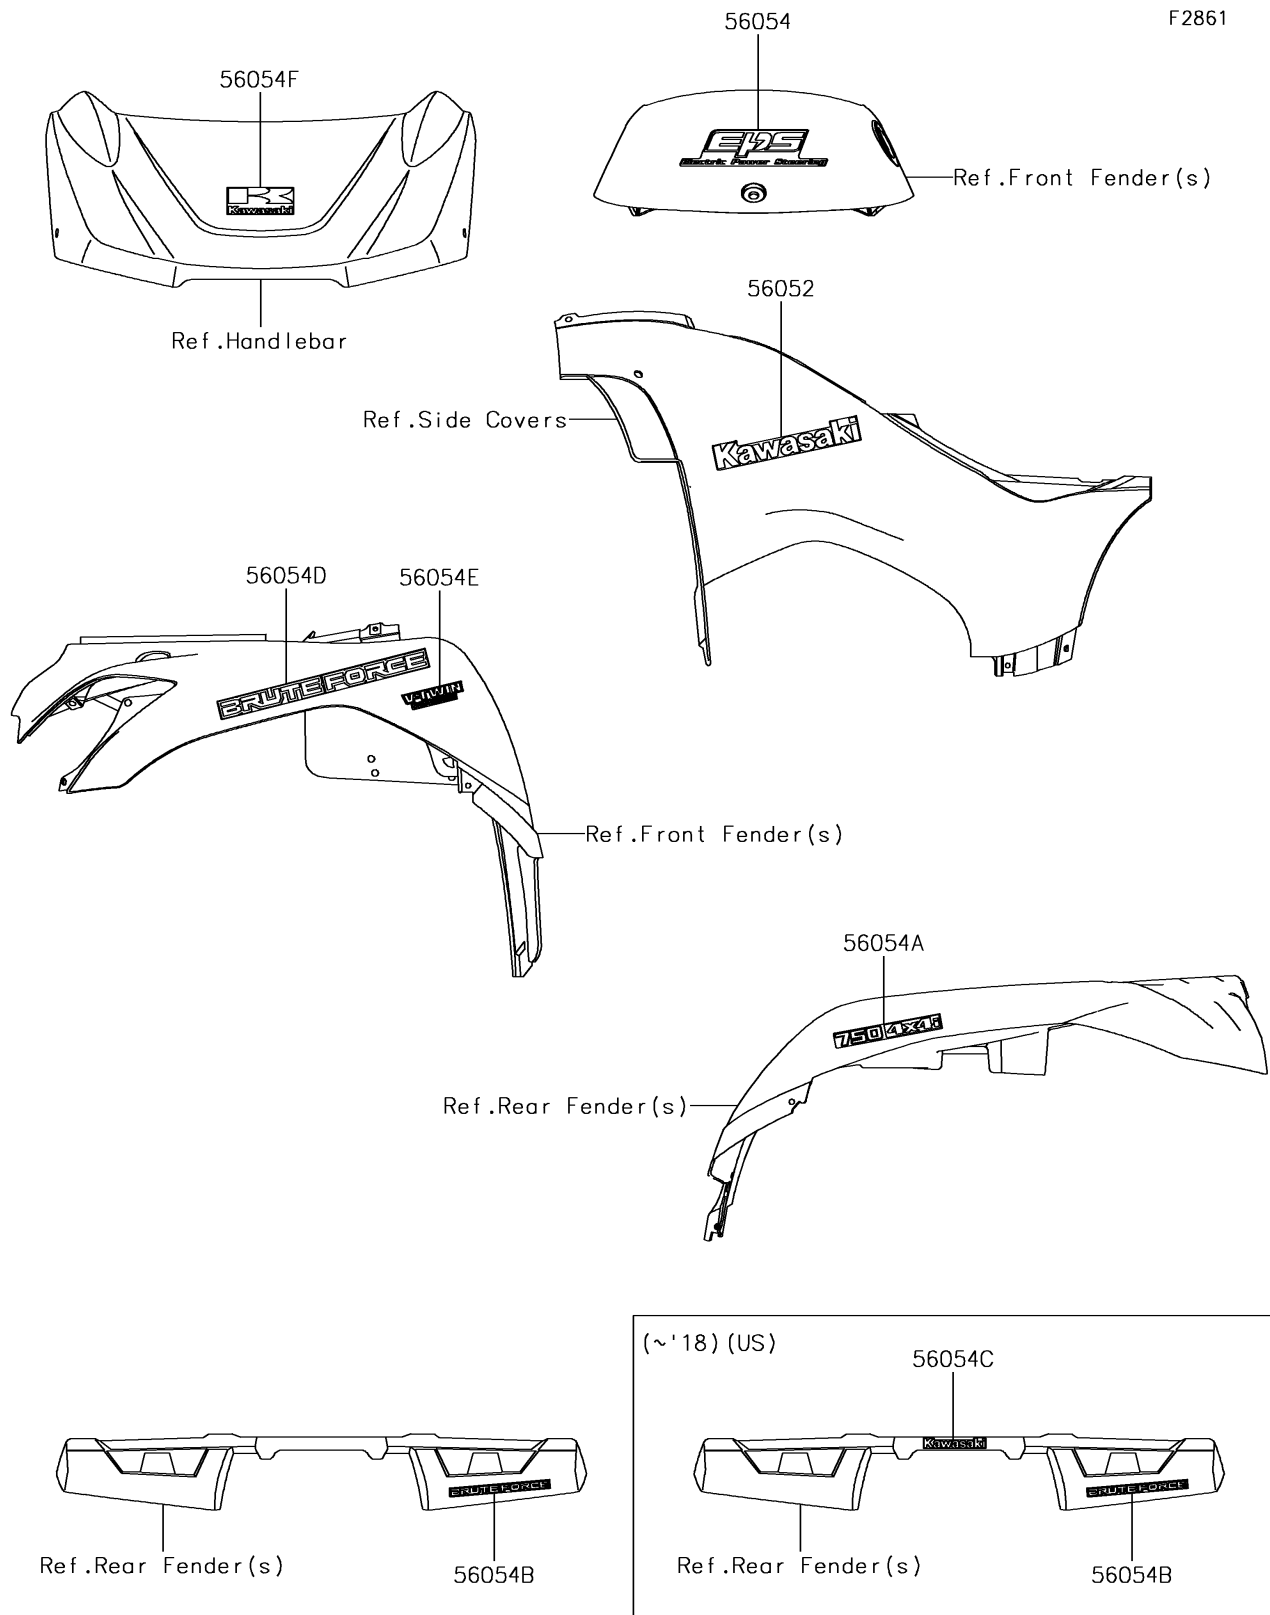

2018 BRUTE FORCE® 750 4x4i EPS CAMO

PARTS DIAGRAM

Decals

2018 BRUTE FORCE® 750 4x4i EPS CAMO

PARTS LIST

Decals

ITEM NAME	PART NUMBER	QUANTITY
-----------	-------------	----------
