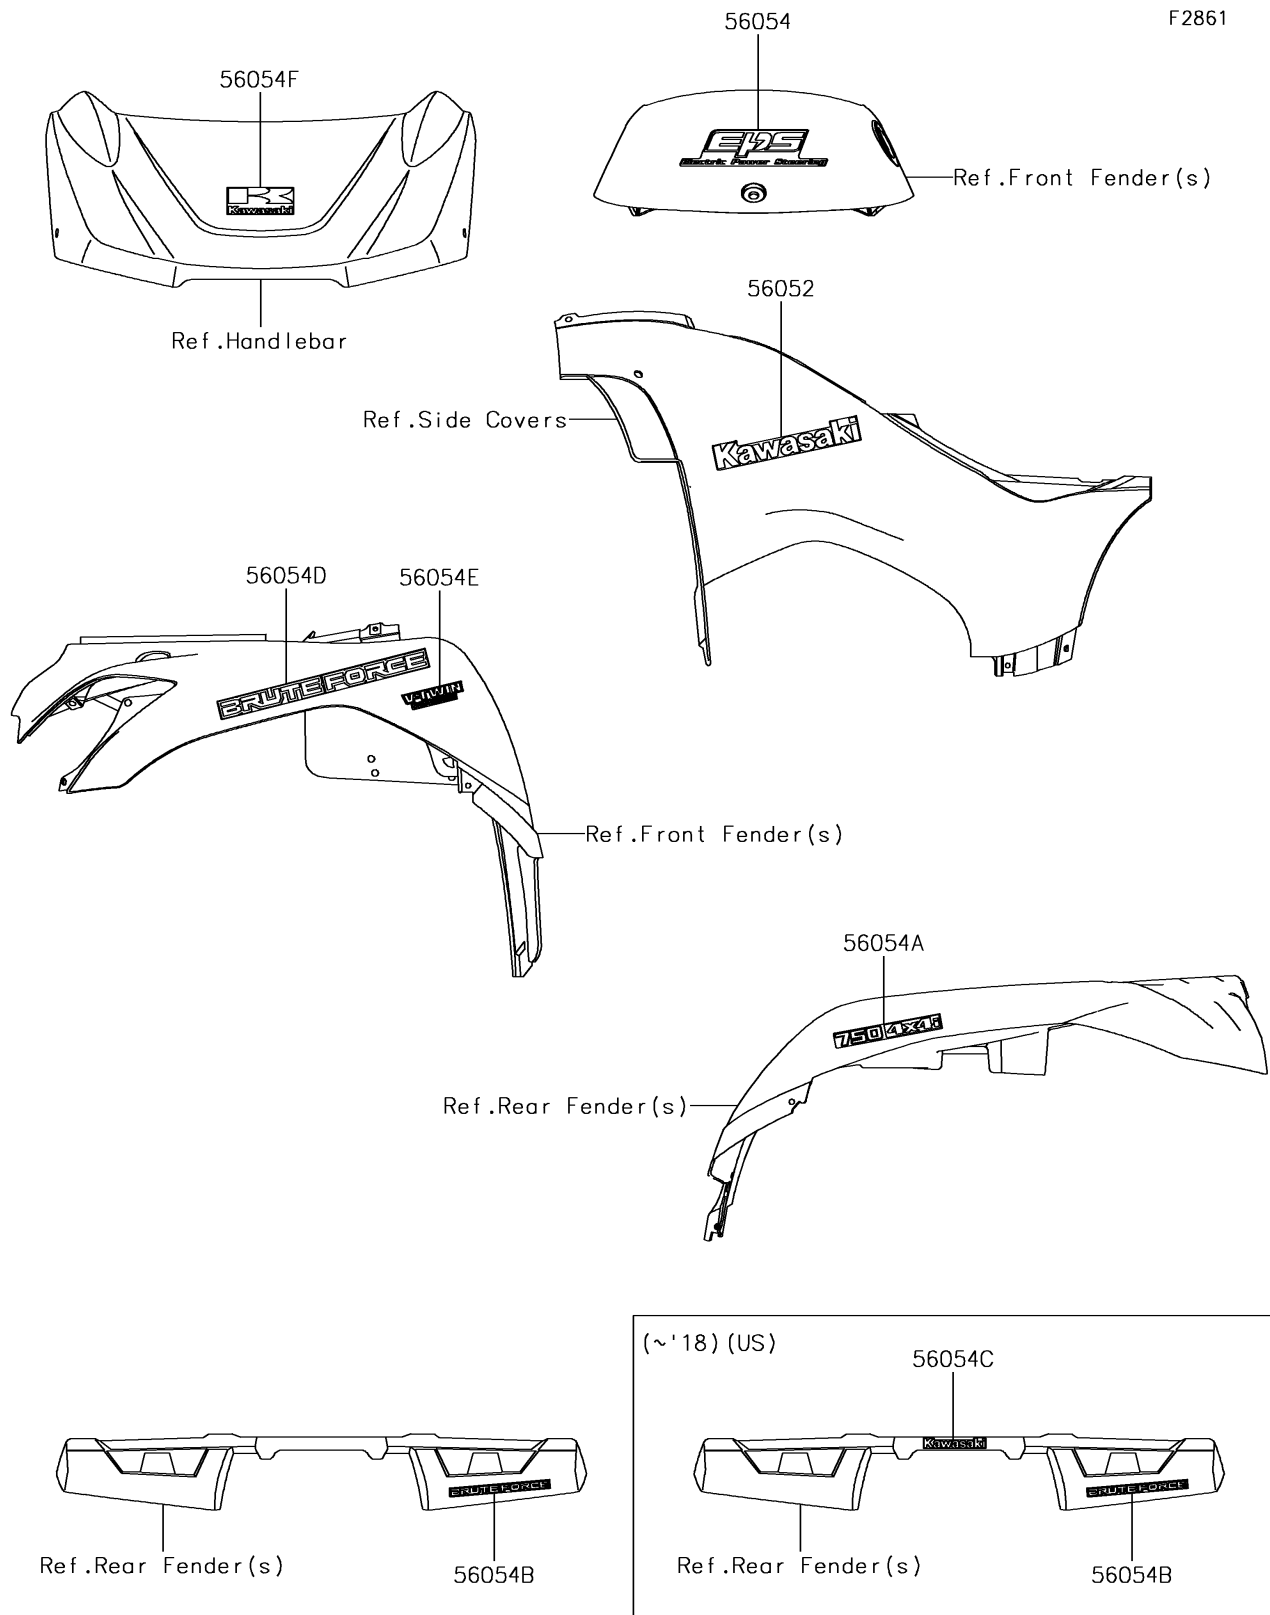

2016 BRUTE FORCE® 750 4x4i EPS CAMO

PARTS DIAGRAM

Decals

2016 BRUTE FORCE® 750 4x4i EPS CAMO

PARTS LIST

Decals

ITEM NAME	PART NUMBER	QUANTITY
-----------	-------------	----------
