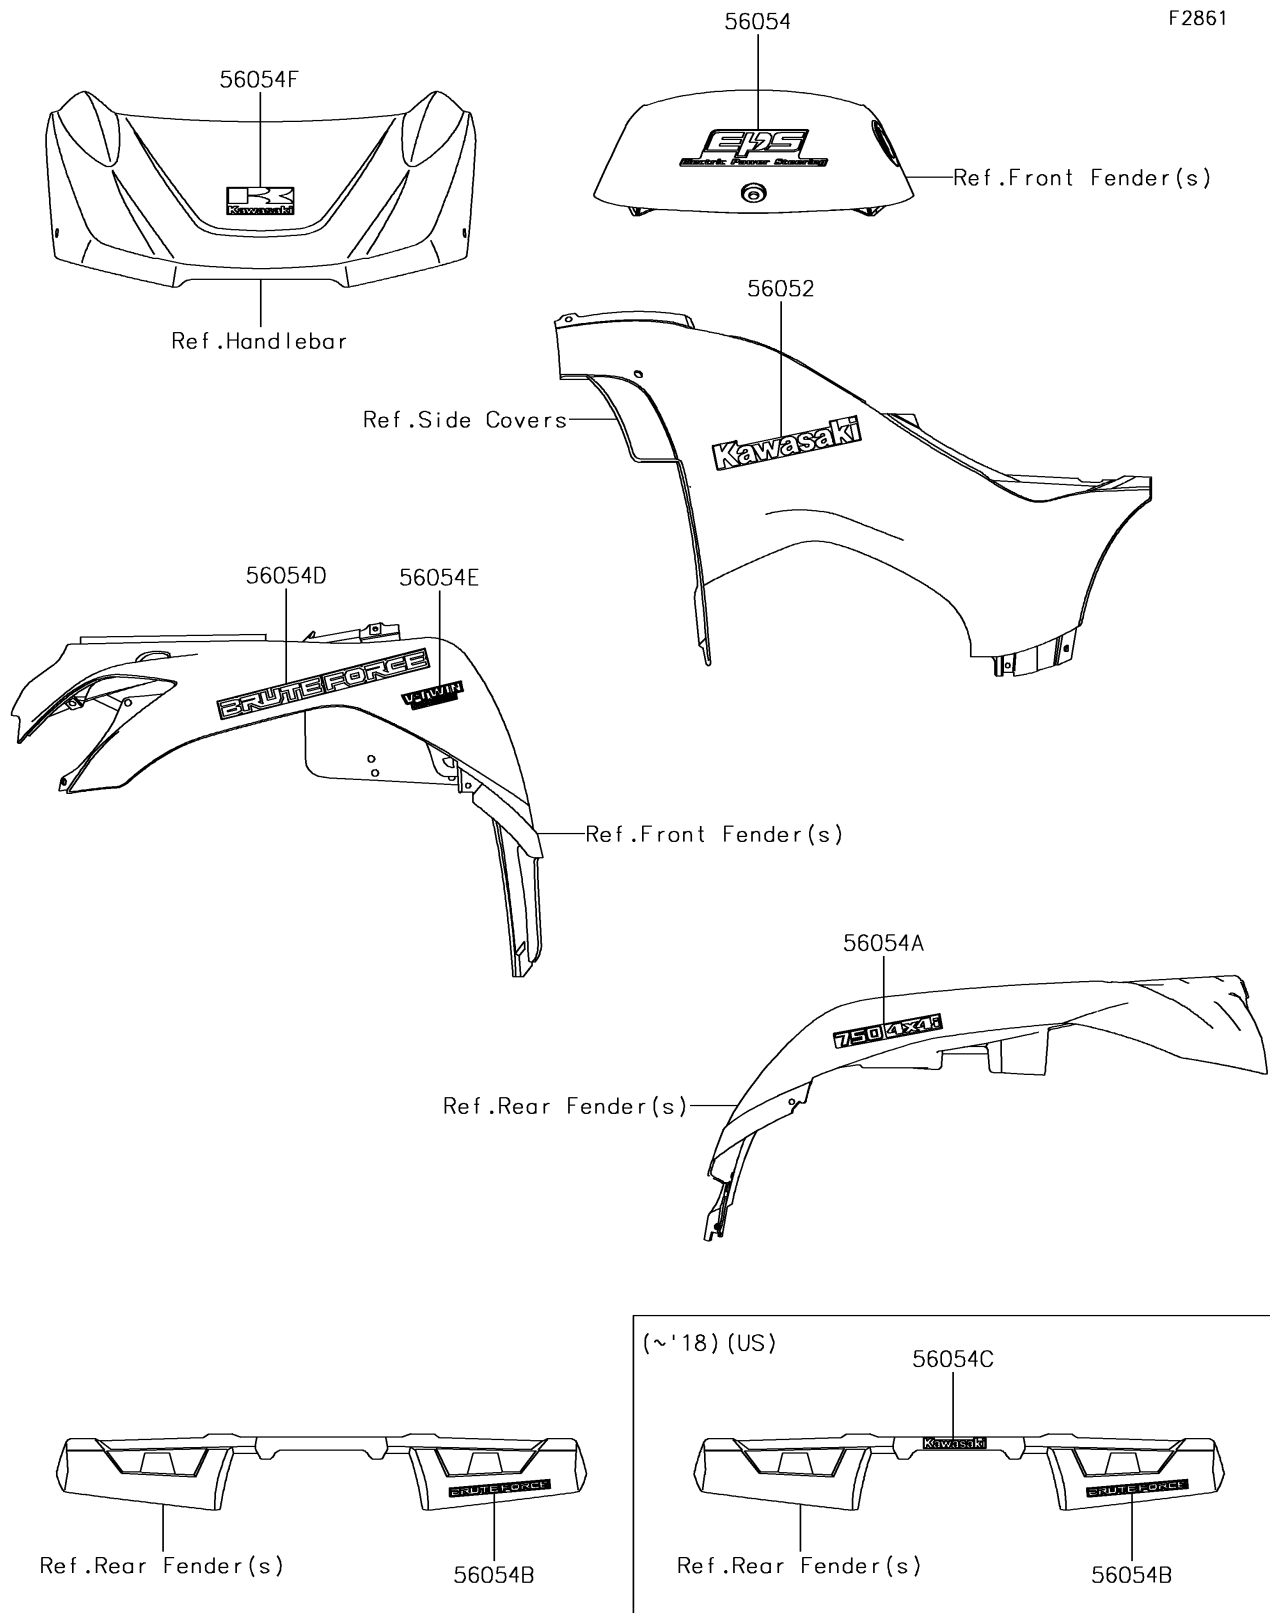

2015 BRUTE FORCE® 750 4x4i EPS CAMO

PARTS DIAGRAM

Decals

2015 BRUTE FORCE® 750 4x4i EPS CAMO

Kawasaki
Let the Good Times Roll®

PARTS LIST

Decals

ITEM NAME	PART NUMBER	QUANTITY
MARK,SIDE COVER,KAWASAKI (Ref # 56052)	56052-0437	2
MARK,TOP COVER,EPS (Ref # 56054)	56054-0758	1
MARK,RR FENDER,750 4X4I (Ref # 56054A)	56054-0762	2
MARK,RR FENDER,BRUTE FORCE (Ref # 56054B)	56054-0763	1
MARK,RR FENDER,KAWASAKI (Ref # 56054C)	56054-0796	1
MARK,FR FENDER,BRUTEFORCE (Ref # 56054D)	56054-1219	2
MARK,FR FENDER,V-TWIN (Ref # 56054E)	56054-1228	2
MARK,FR HANDLE COVER (Ref # 56054F)	56054-1229	1