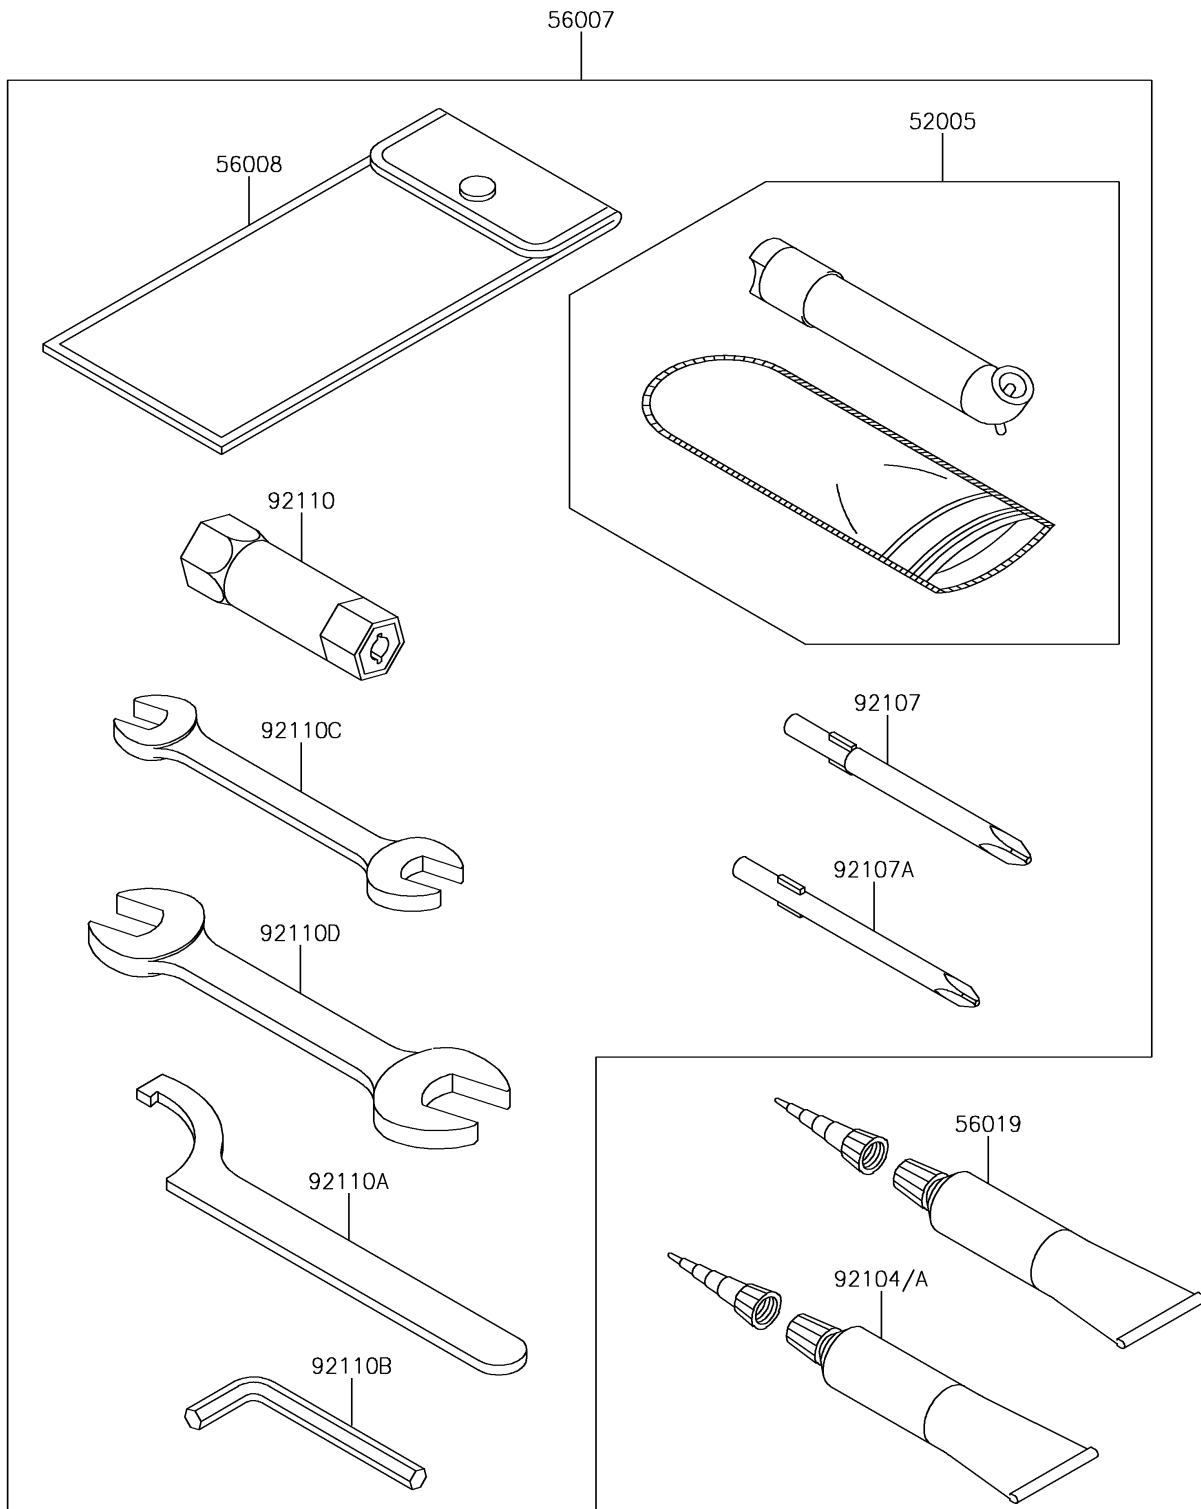

2018 BRUTE FORCE® 750 4x4i EPS CAMO

PARTS DIAGRAM

Owner's Tools

F2810

2018 BRUTE FORCE® 750 4x4i EPS CAMO

PARTS LIST Owner's Tools

ITEM NAME	PART NUMBER	QUANTITY
-----------	-------------	----------
