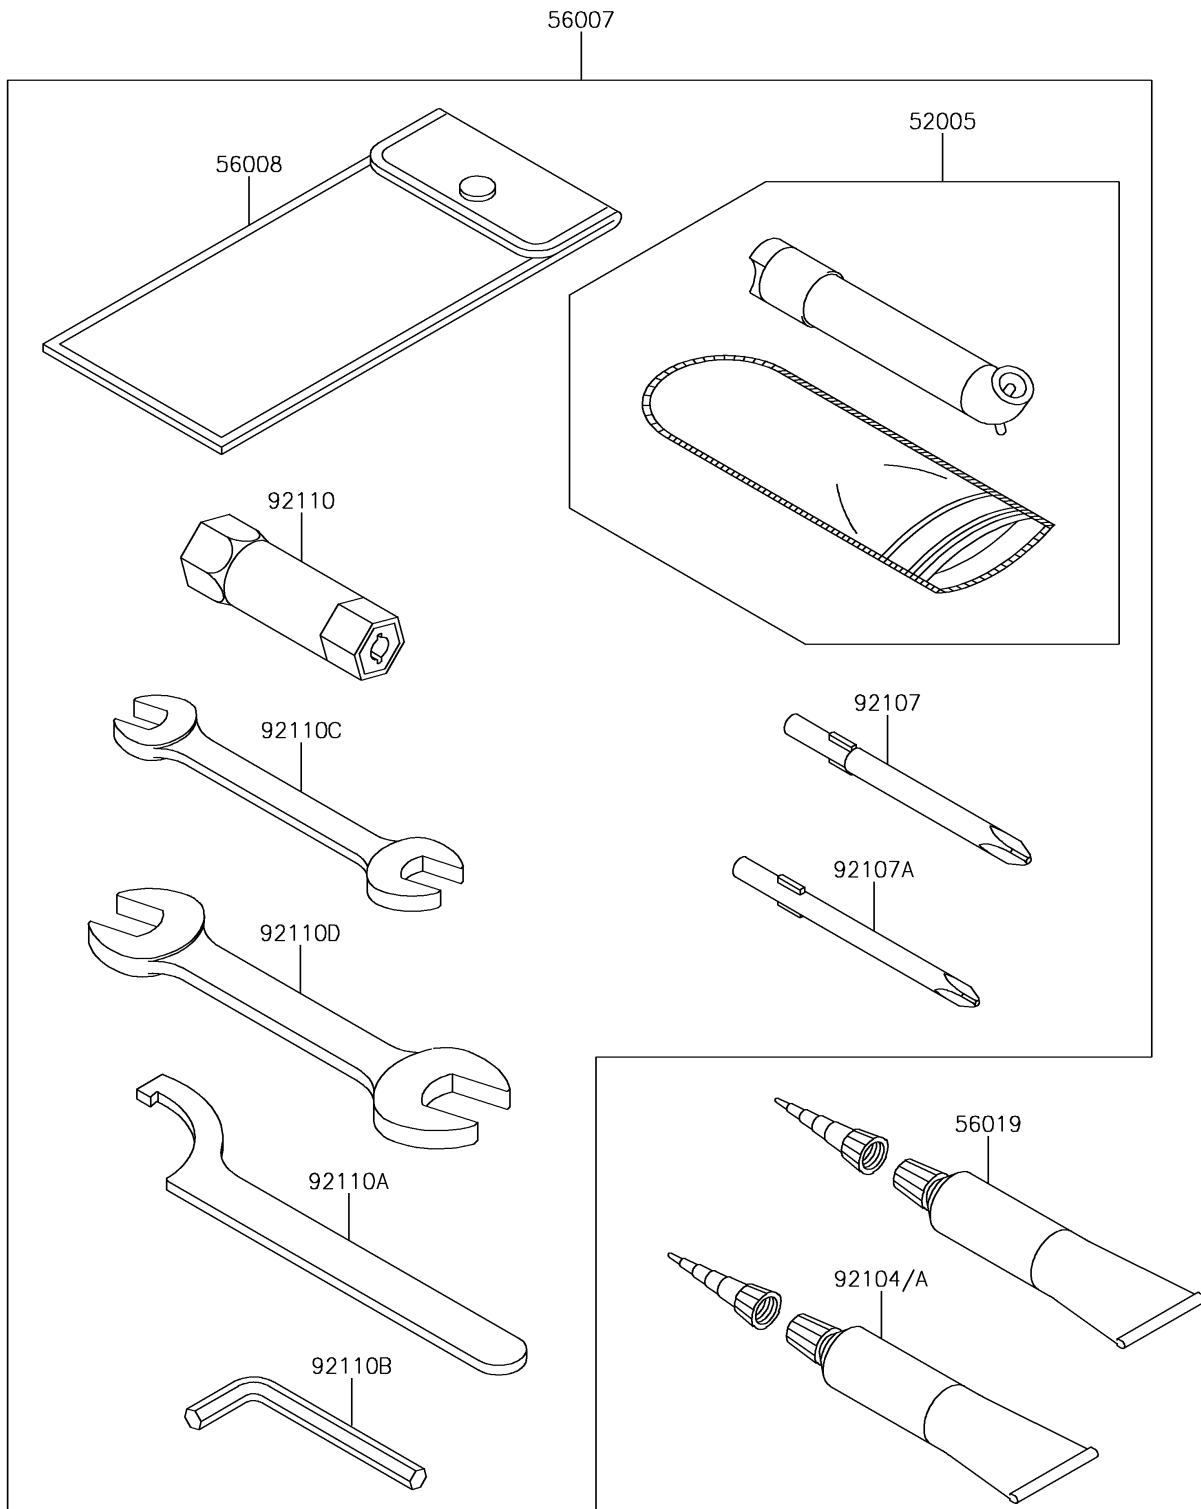

2016 BRUTE FORCE® 750 4x4i EPS CAMO

PARTS DIAGRAM

Owner's Tools

F2810

2016 BRUTE FORCE® 750 4x4i EPS CAMO

PARTS LIST Owner's Tools

ITEM NAME	PART NUMBER	QUANTITY
-----------	-------------	----------
