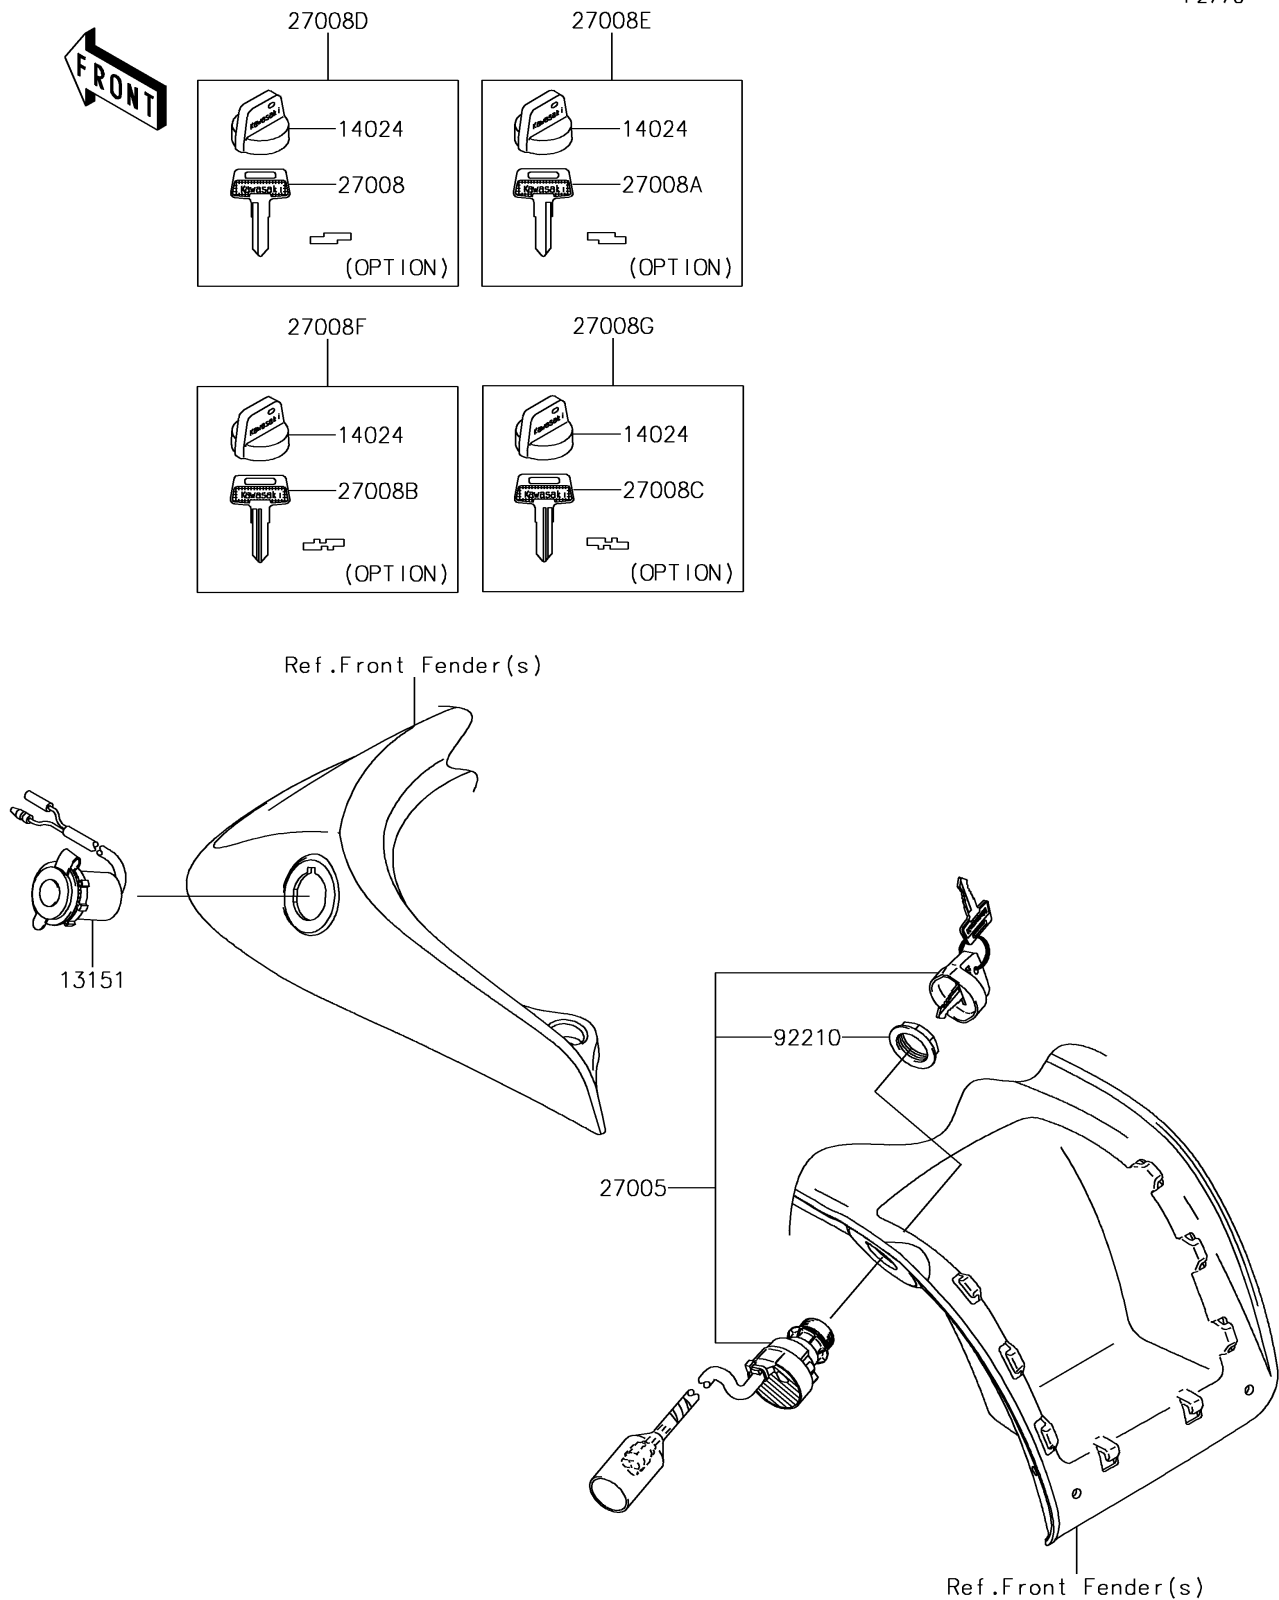

2016 BRUTE FORCE® 750 4x4i EPS CAMO

PARTS DIAGRAM

Ignition Switch

F2770

2016 BRUTE FORCE® 750 4x4i EPS CAMO

Kawasaki
Let the Good Times Roll®

PARTS LIST

Ignition Switch

ITEM NAME	PART NUMBER	QUANTITY
-----------	-------------	----------
