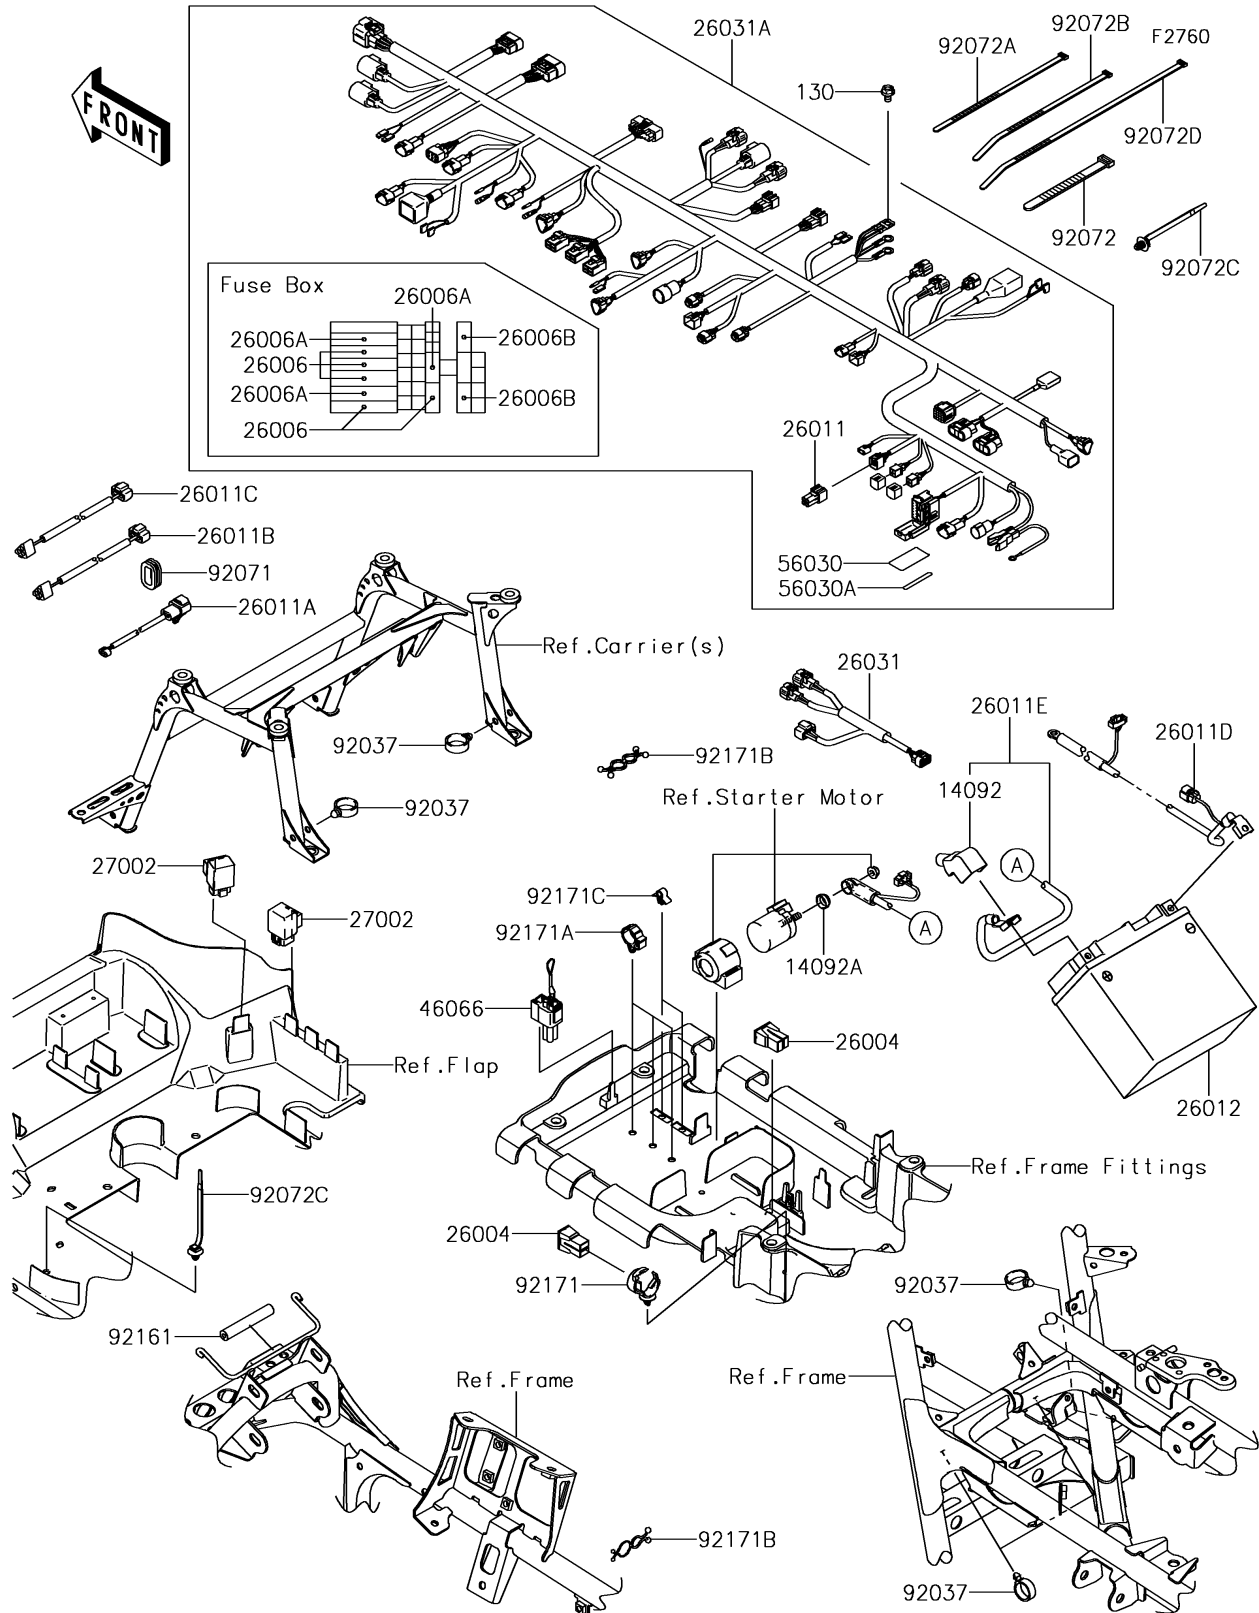

2018 BRUTE FORCE® 750 4x4i EPS CAMO

PARTS DIAGRAM

Chassis Electrical Equipment

2018 BRUTE FORCE® 750 4x4i EPS CAMO

PARTS LIST

Chassis Electrical Equipment

ITEM NAME	PART NUMBER	QUANTITY
-----------	-------------	----------
