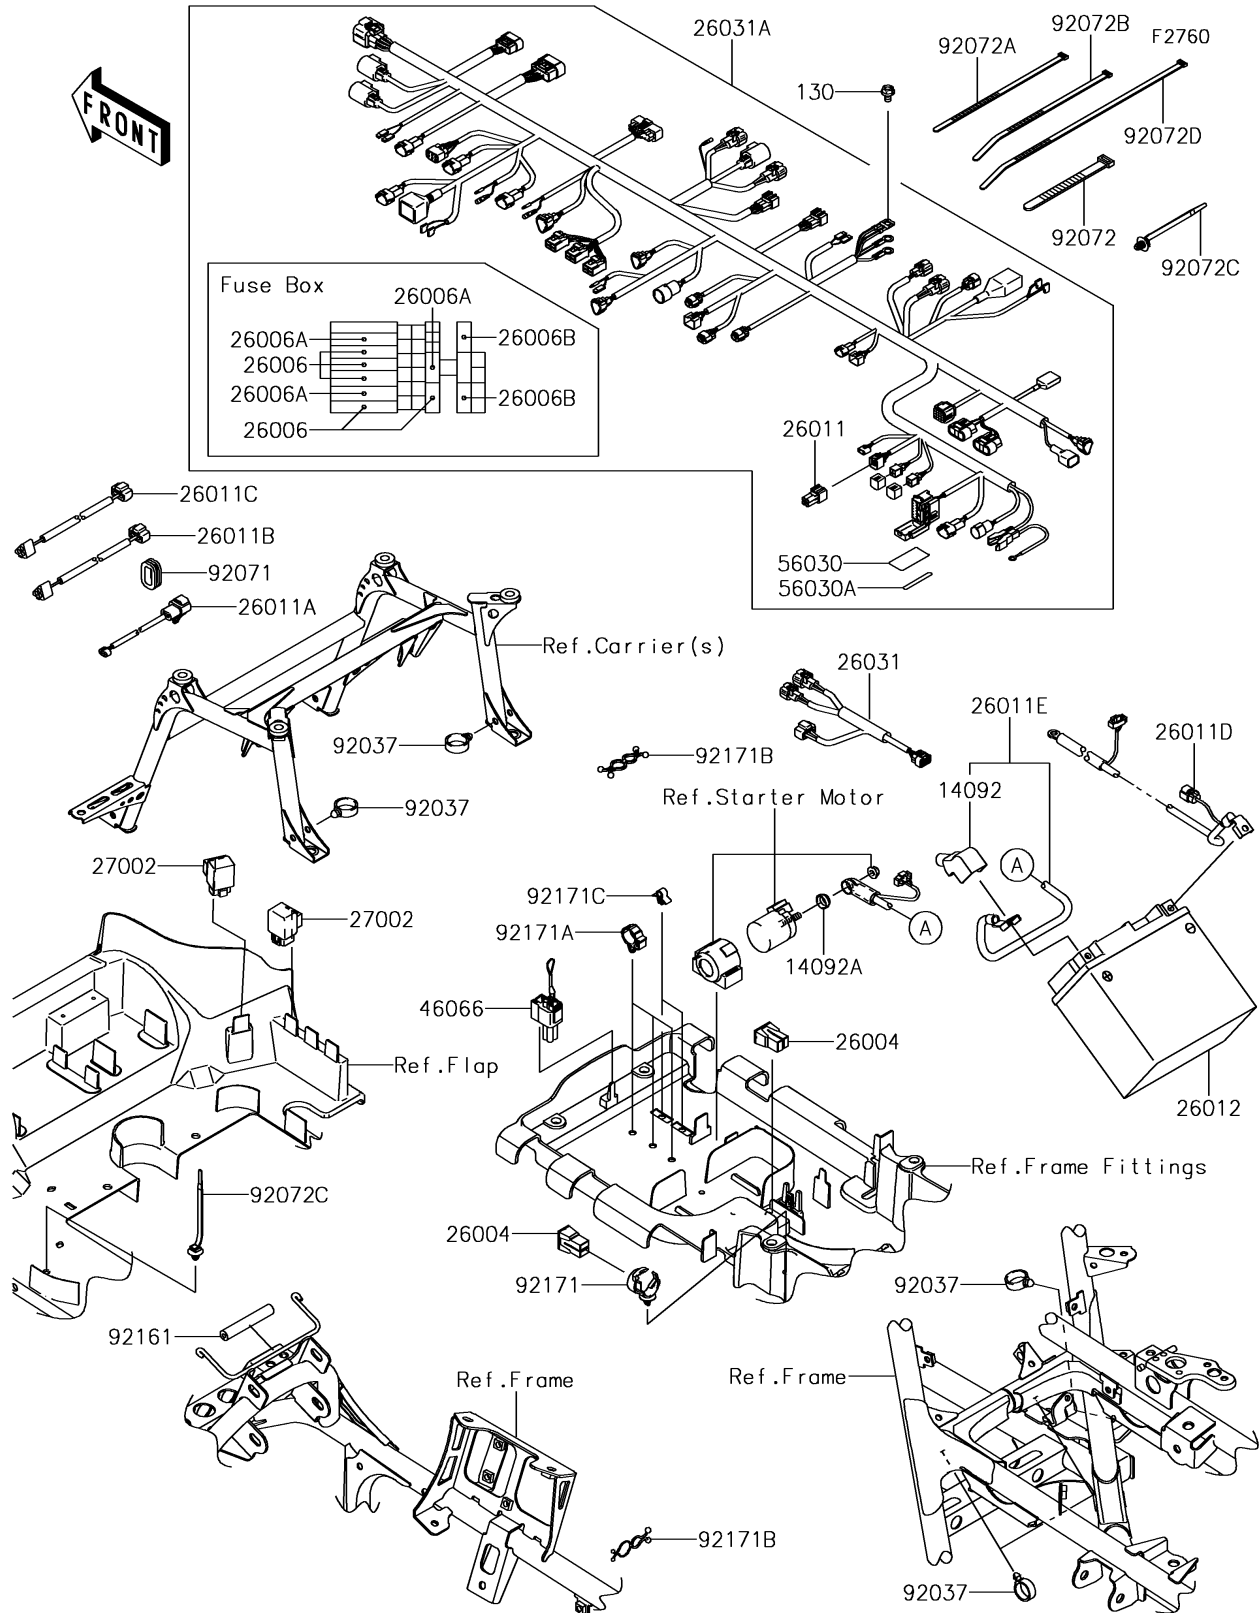

2016 BRUTE FORCE® 750 4x4i EPS CAMO

PARTS DIAGRAM

Chassis Electrical Equipment