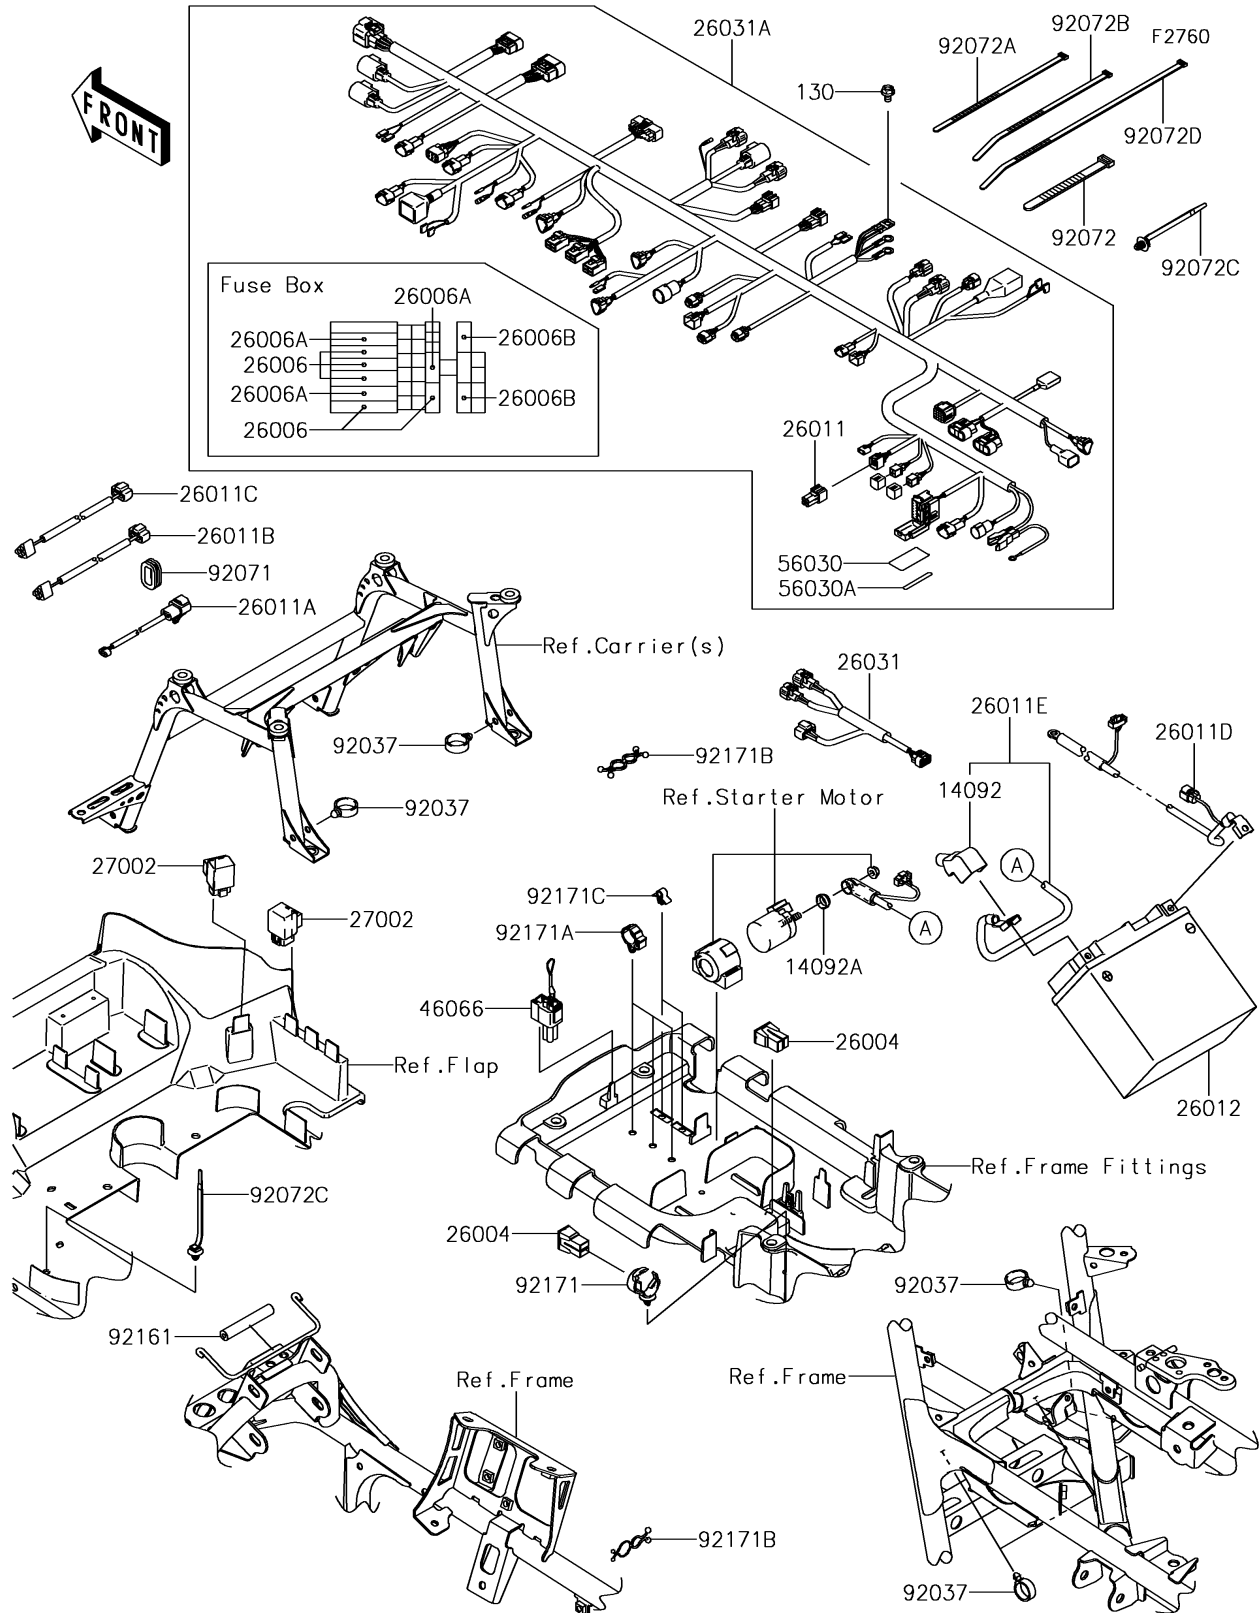

2015 BRUTE FORCE® 750 4x4i EPS CAMO

PARTS DIAGRAM

Chassis Electrical Equipment

2015 BRUTE FORCE® 750 4x4i EPS CAMO

PARTS LIST

Chassis Electrical Equipment

ITEM NAME	PART NUMBER	QUANTITY
-----------	-------------	----------
