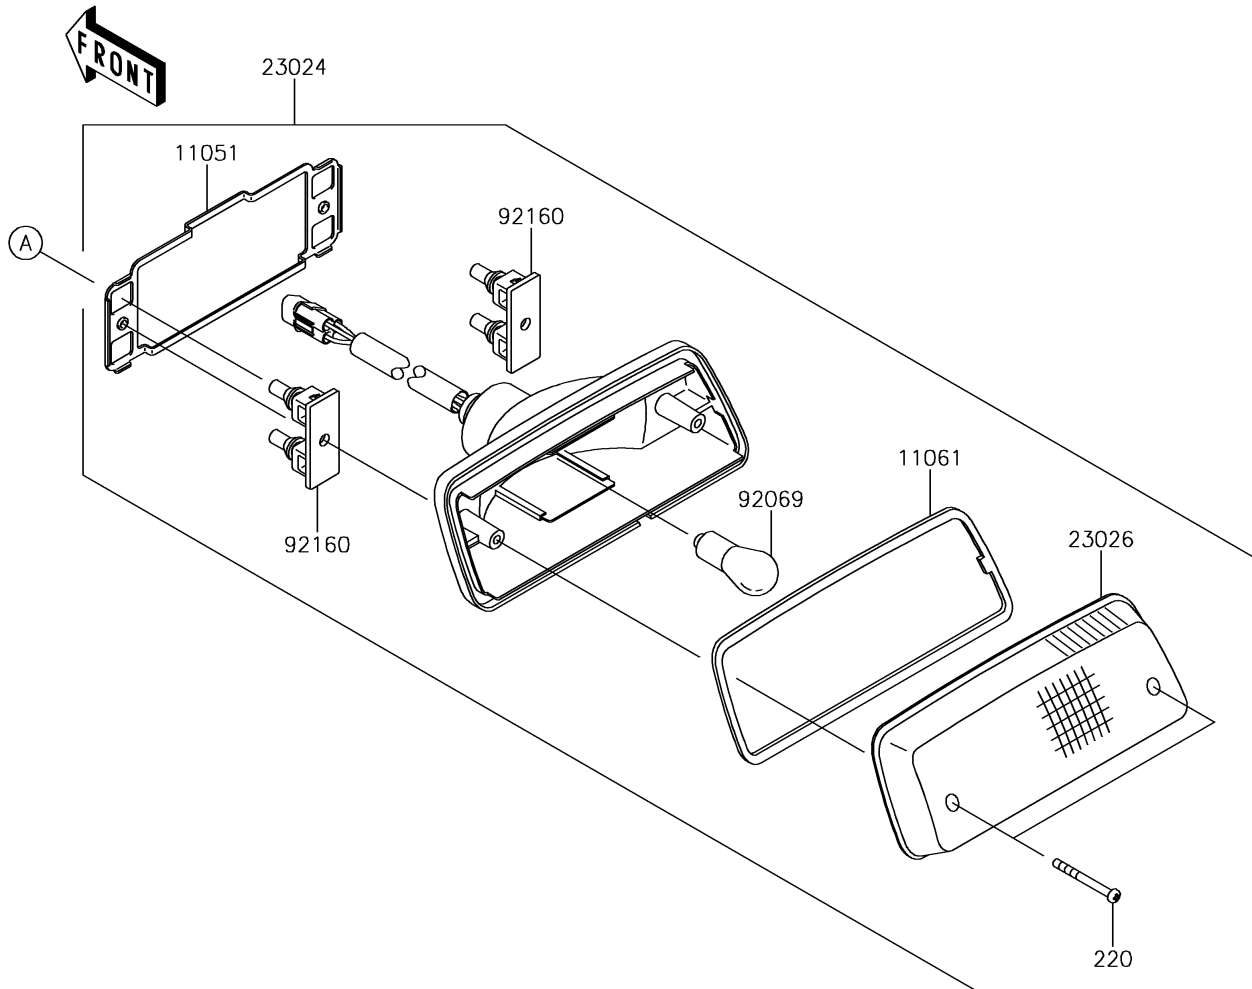

2018 BRUTE FORCE® 750 4x4i EPS CAMO

PARTS DIAGRAM

Taillight(s)

F2720

2018 BRUTE FORCE® 750 4x4i EPS CAMO

PARTS LIST

Taillight(s)

ITEM NAME	PART NUMBER	QUANTITY
-----------	-------------	----------
