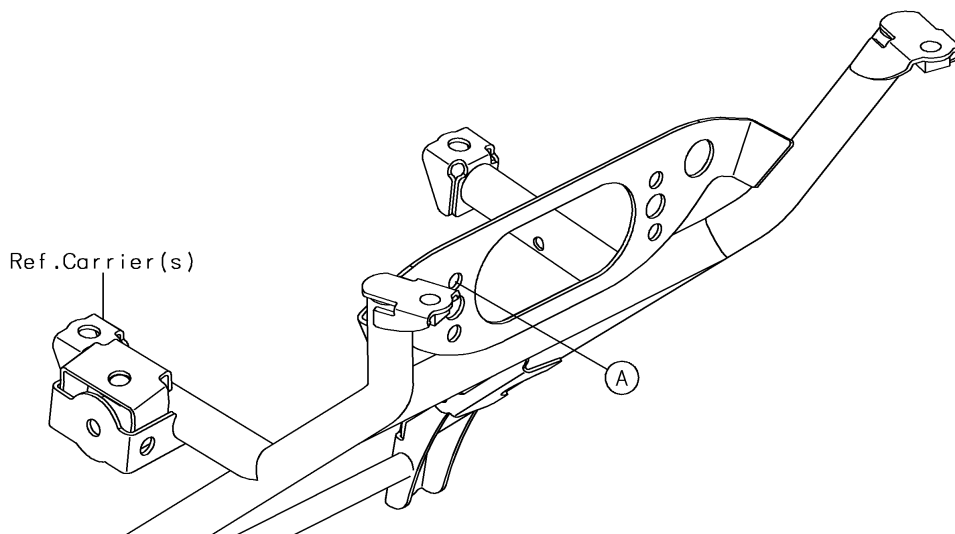

2018 BRUTE FORCE® 750 4x4i EPS CAMO

PARTS DIAGRAM

Taillight(s)

F2720

2018 BRUTE FORCE® 750 4x4i EPS CAMO

PARTS LIST

Taillight(s)

ITEM NAME	PART NUMBER	QUANTITY
-----------	-------------	----------
