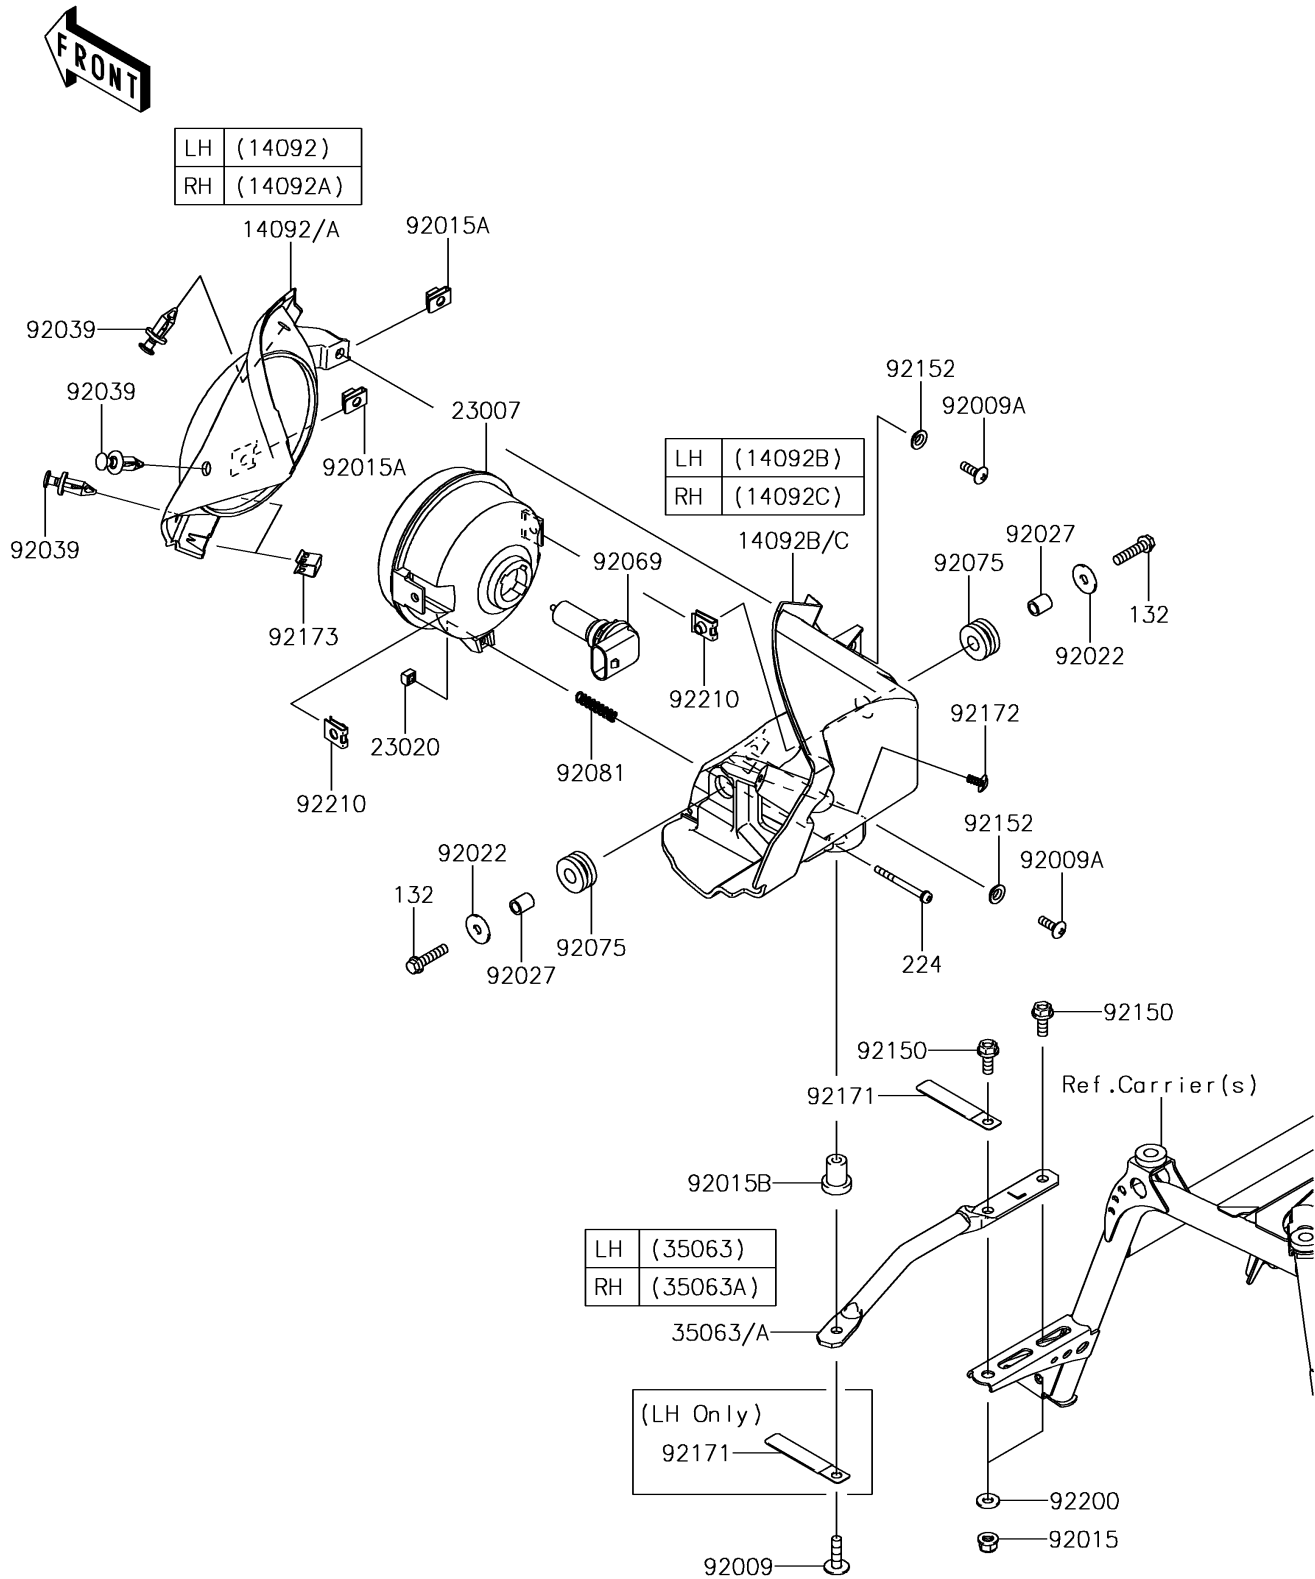

# 2018 BRUTE FORCE® 750 4x4i EPS CAMO

## PARTS DIAGRAM

### Headlight(s)

F2710

## PARTS LIST

Headlight(s)

ITEM NAME	PART NUMBER	QUANTITY
-----------	-------------	----------

---