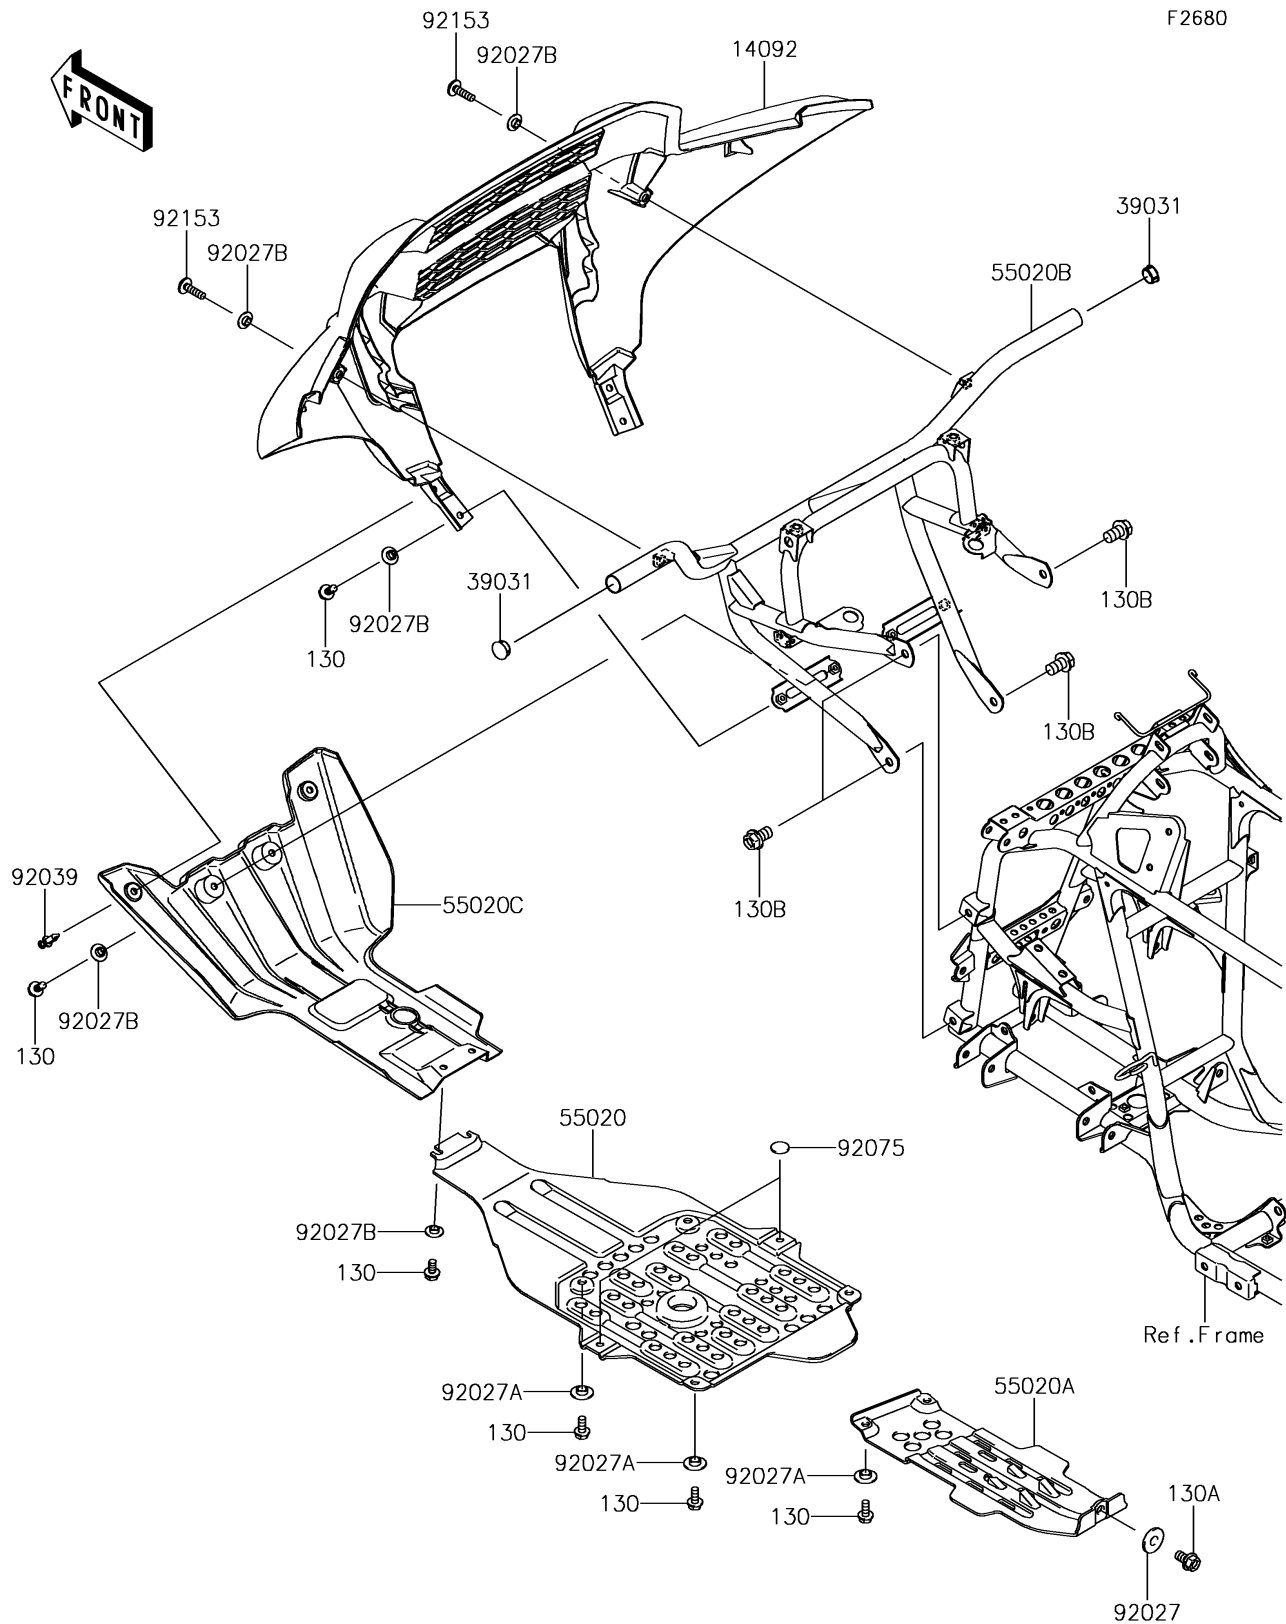

2016 BRUTE FORCE® 750 4x4i EPS CAMO

PARTS DIAGRAM

Guard(s)