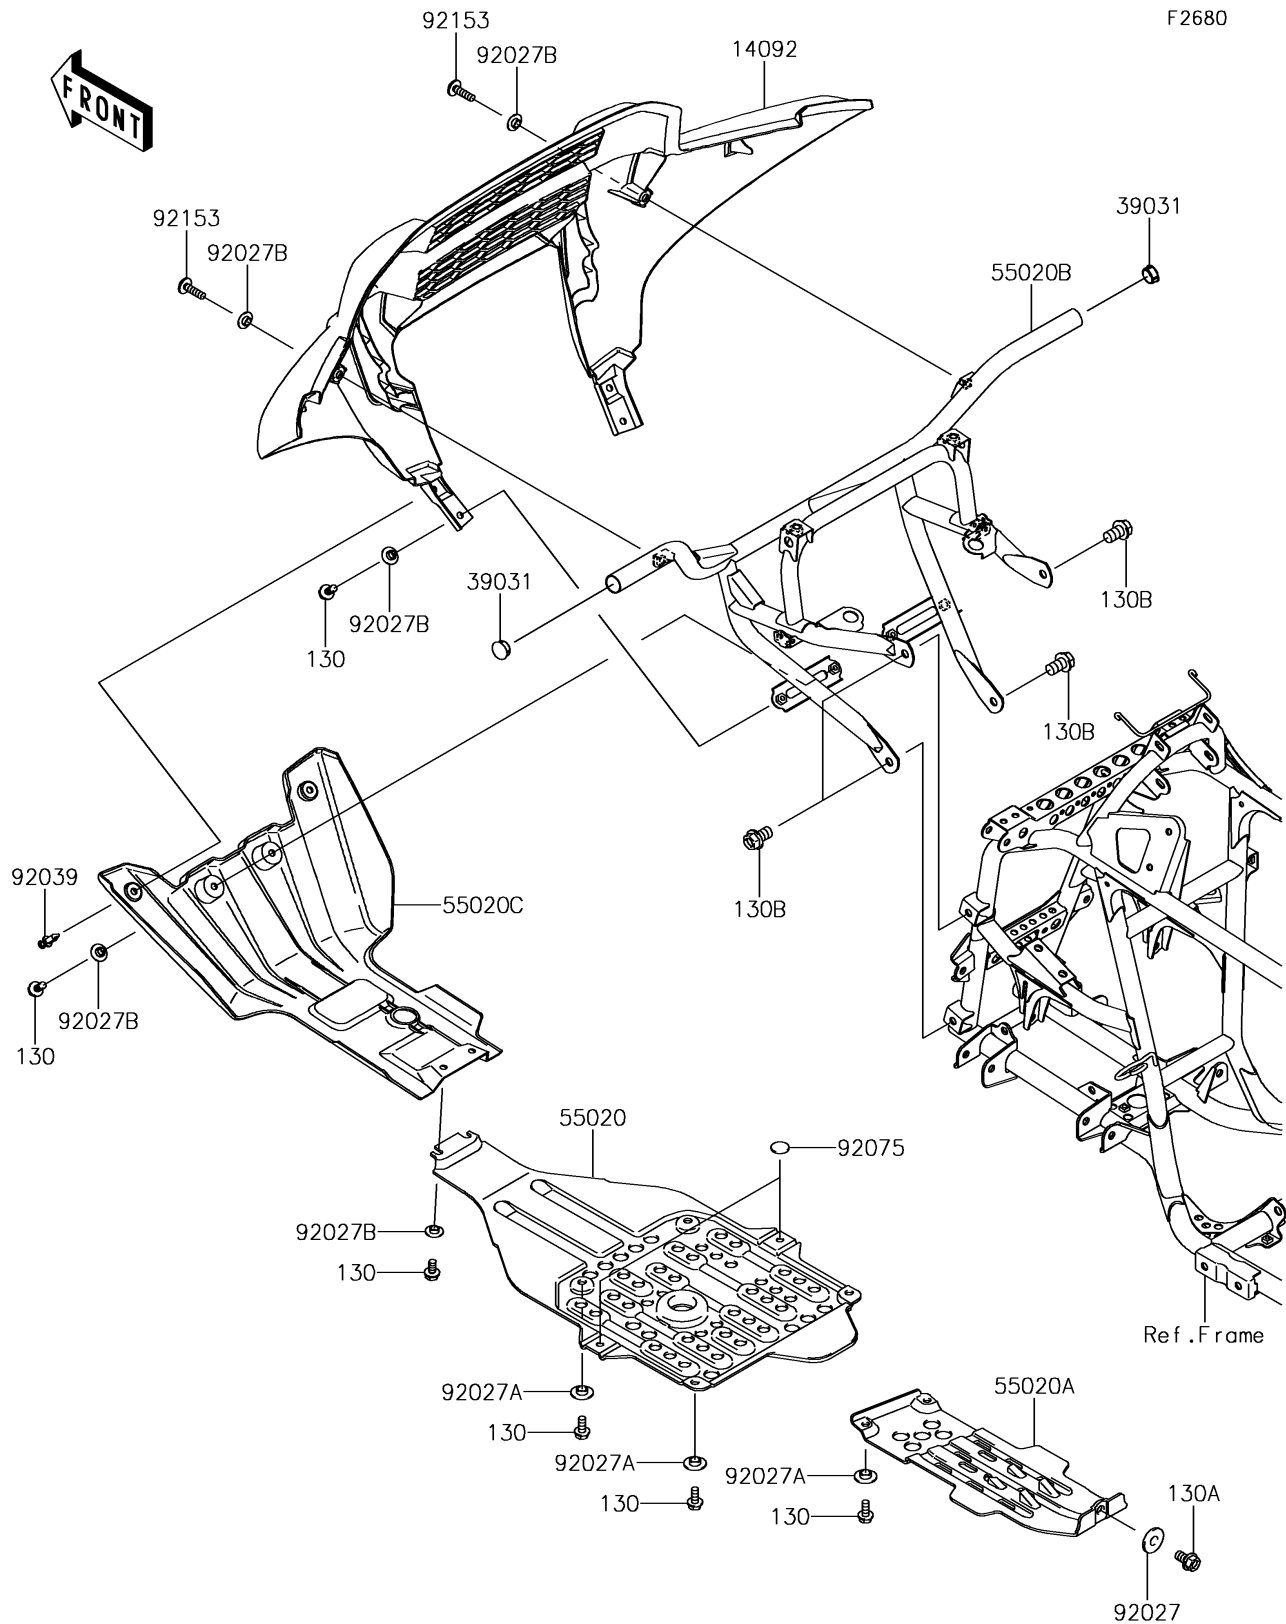

2017 BRUTE FORCE® 750 4x4i EPS CAMO

PARTS DIAGRAM

Guard(s)

2017 BRUTE FORCE® 750 4x4i EPS CAMO

Kawasaki
Let the Good Times Roll®

PARTS LIST

Guard(s)

ITEM NAME

PART NUMBER

QUANTITY
