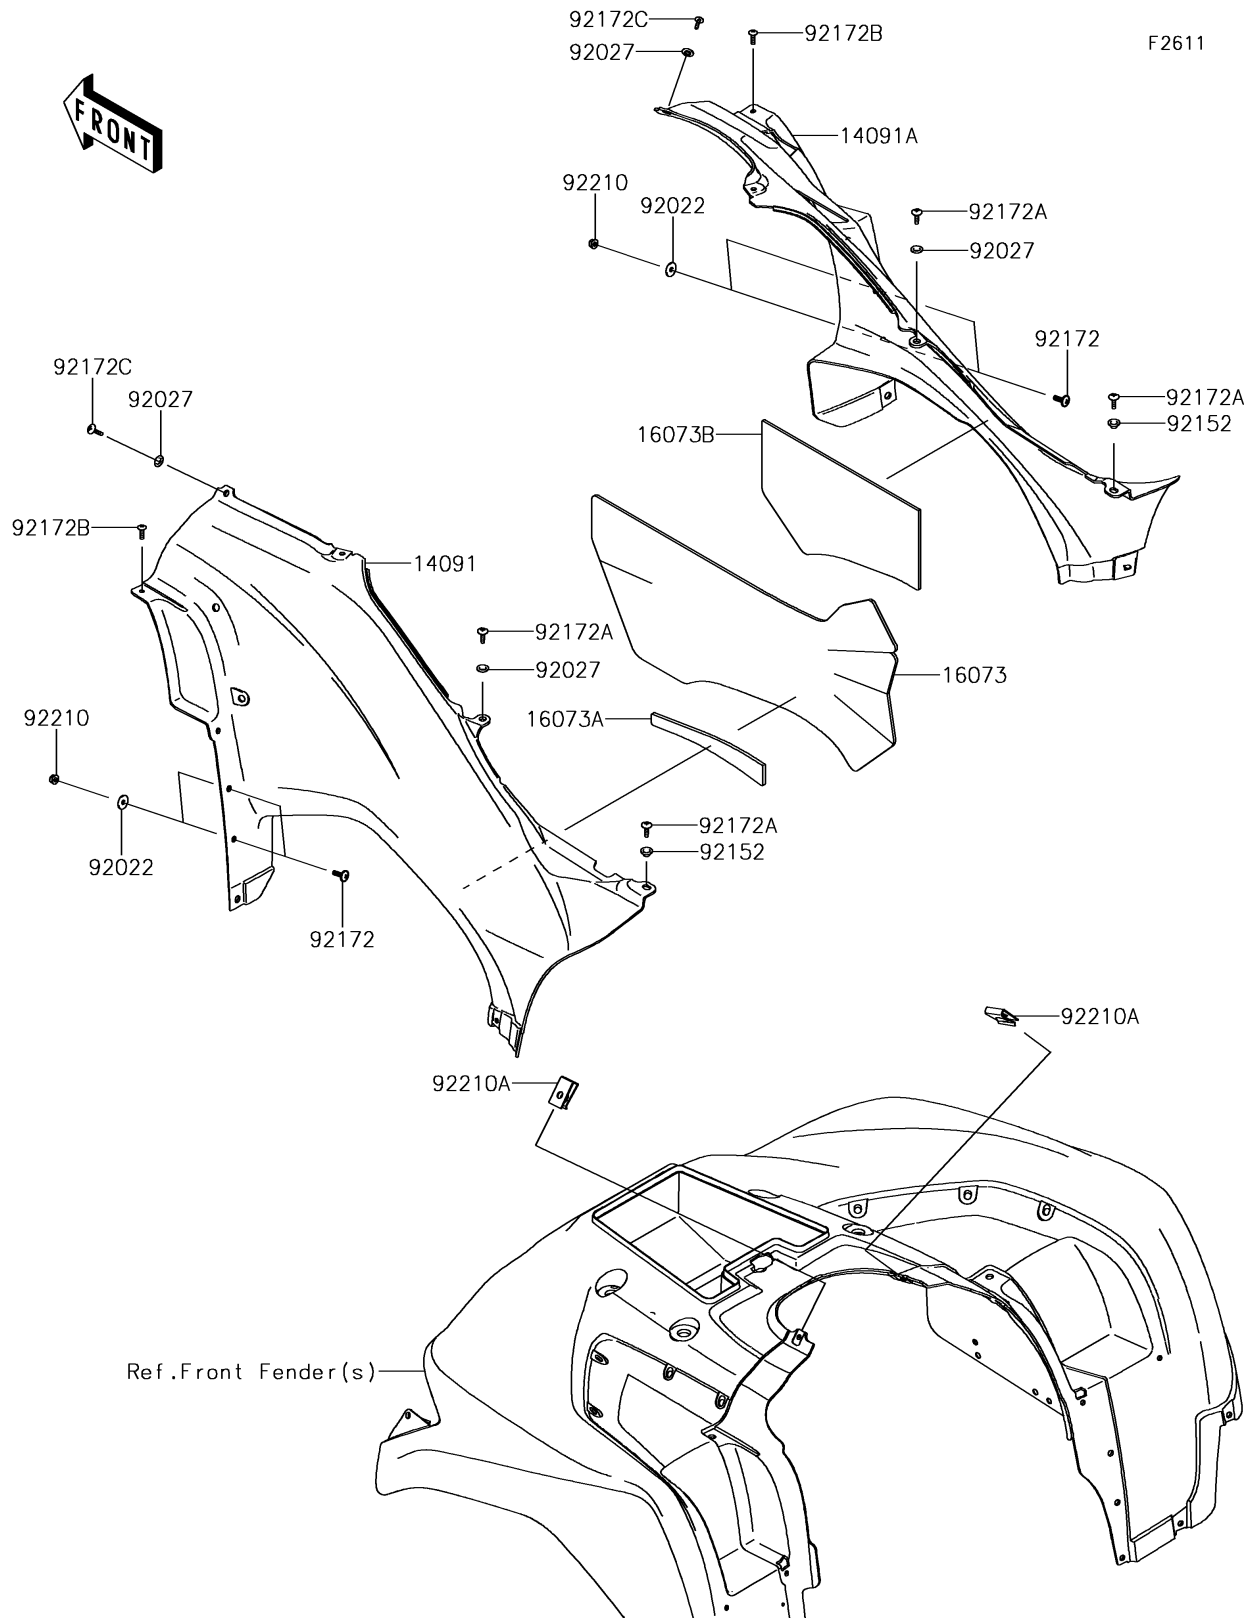

2016 BRUTE FORCE® 750 4x4i EPS CAMO

PARTS DIAGRAM

Side Covers

2016 BRUTE FORCE® 750 4x4i EPS CAMO

PARTS LIST

Side Covers

ITEM NAME	PART NUMBER	QUANTITY
-----------	-------------	----------
