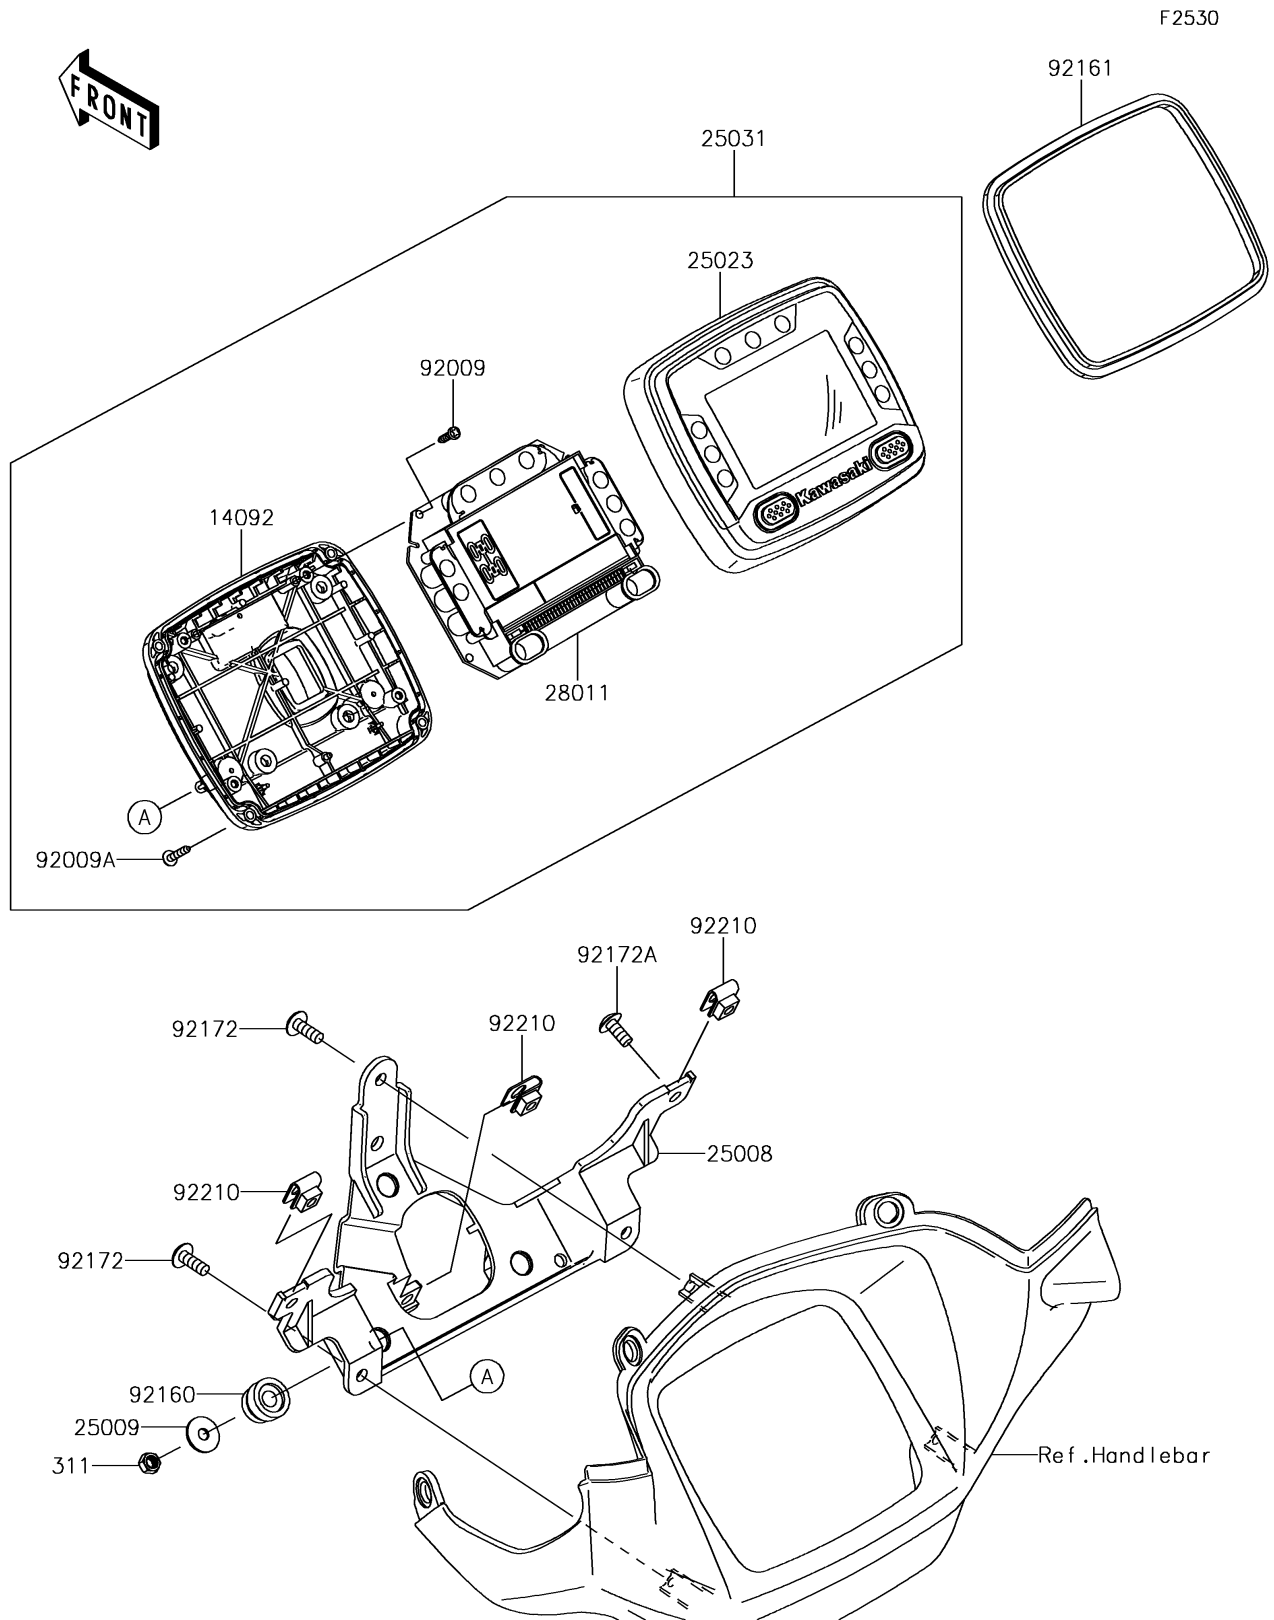

# 2018 BRUTE FORCE® 750 4x4i EPS CAMO

**Kawasaki**  
Let the Good Times Roll®

## PARTS DIAGRAM

Meter(s)

# 2018 BRUTE FORCE® 750 4x4i EPS CAMO

## PARTS LIST

Meter(s)

ITEM NAME	PART NUMBER	QUANTITY
-----------	-------------	----------

---