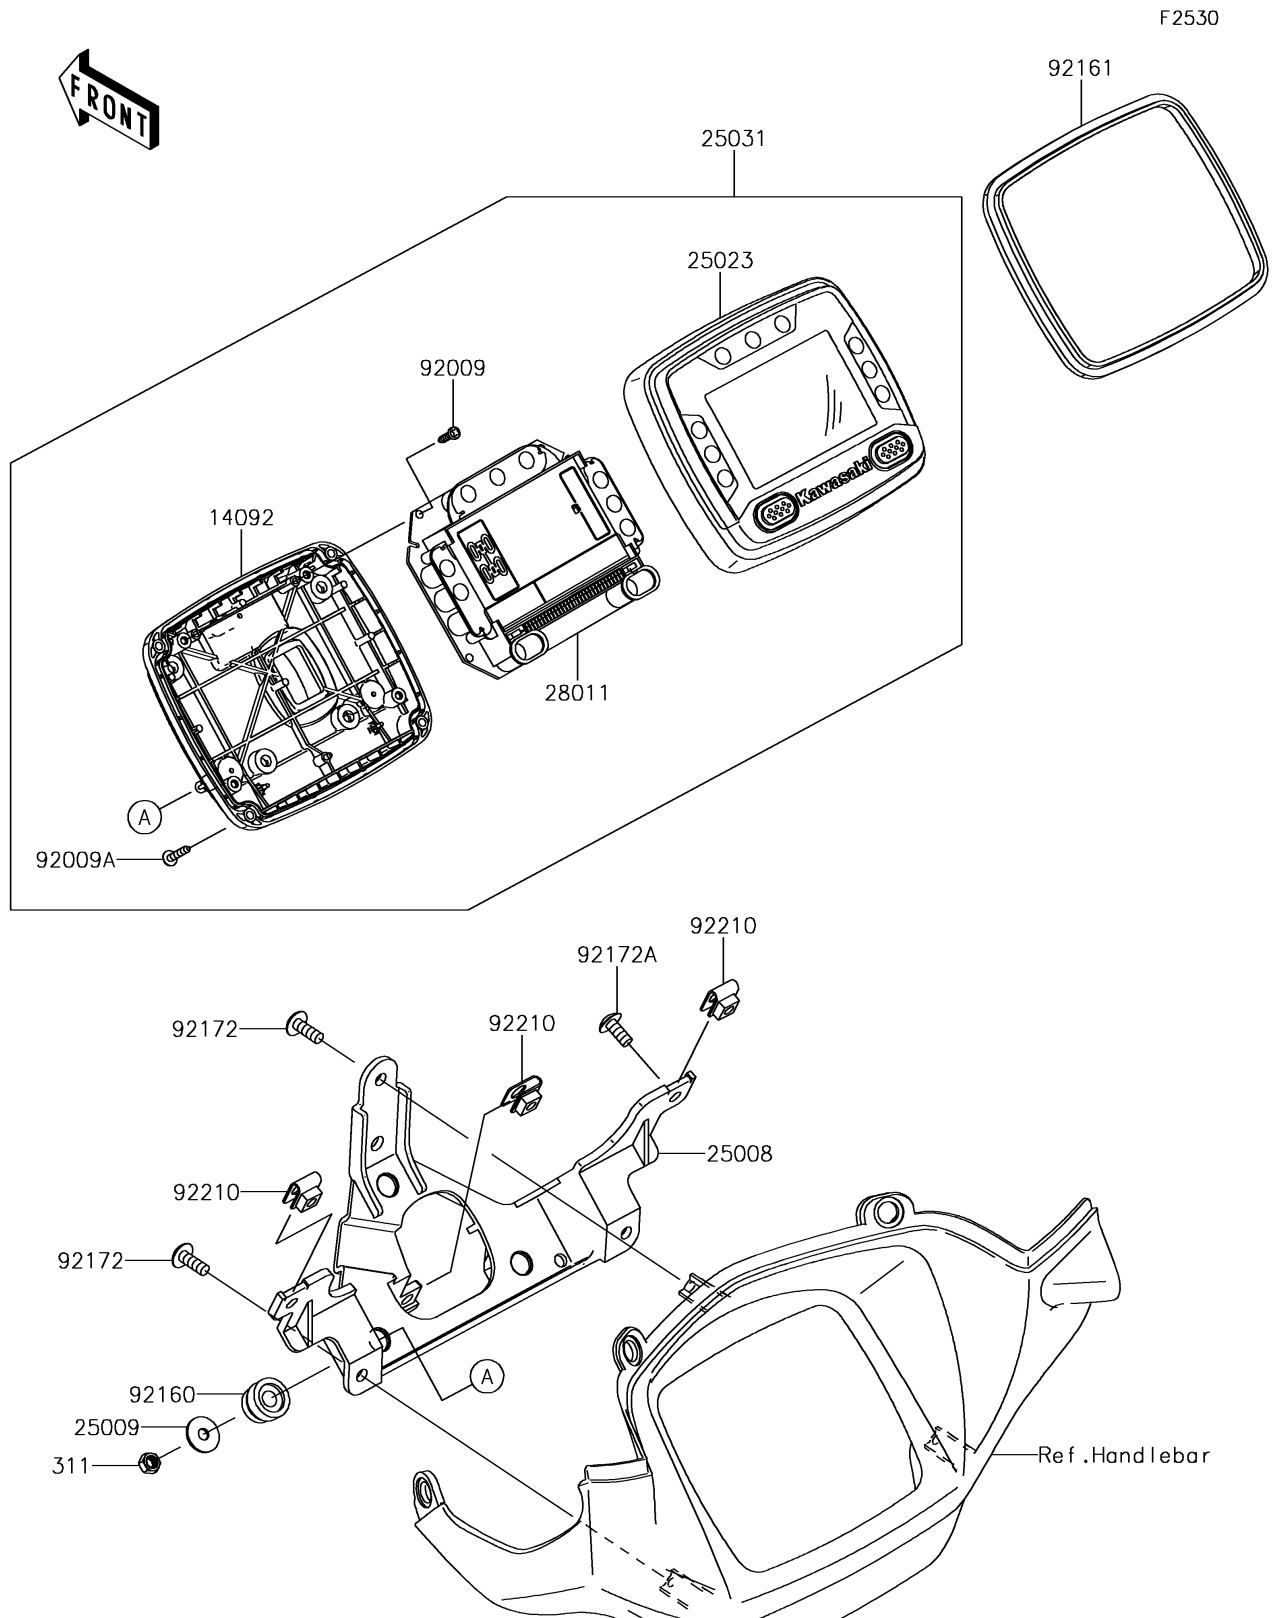

# 2016 BRUTE FORCE® 750 4x4i EPS CAMO

**Kawasaki**  
Let the Good Times Roll®

## PARTS DIAGRAM

Meter(s)

# 2016 BRUTE FORCE® 750 4x4i EPS CAMO

## PARTS LIST

Meter(s)

ITEM NAME	PART NUMBER	QUANTITY
-----------	-------------	----------

---