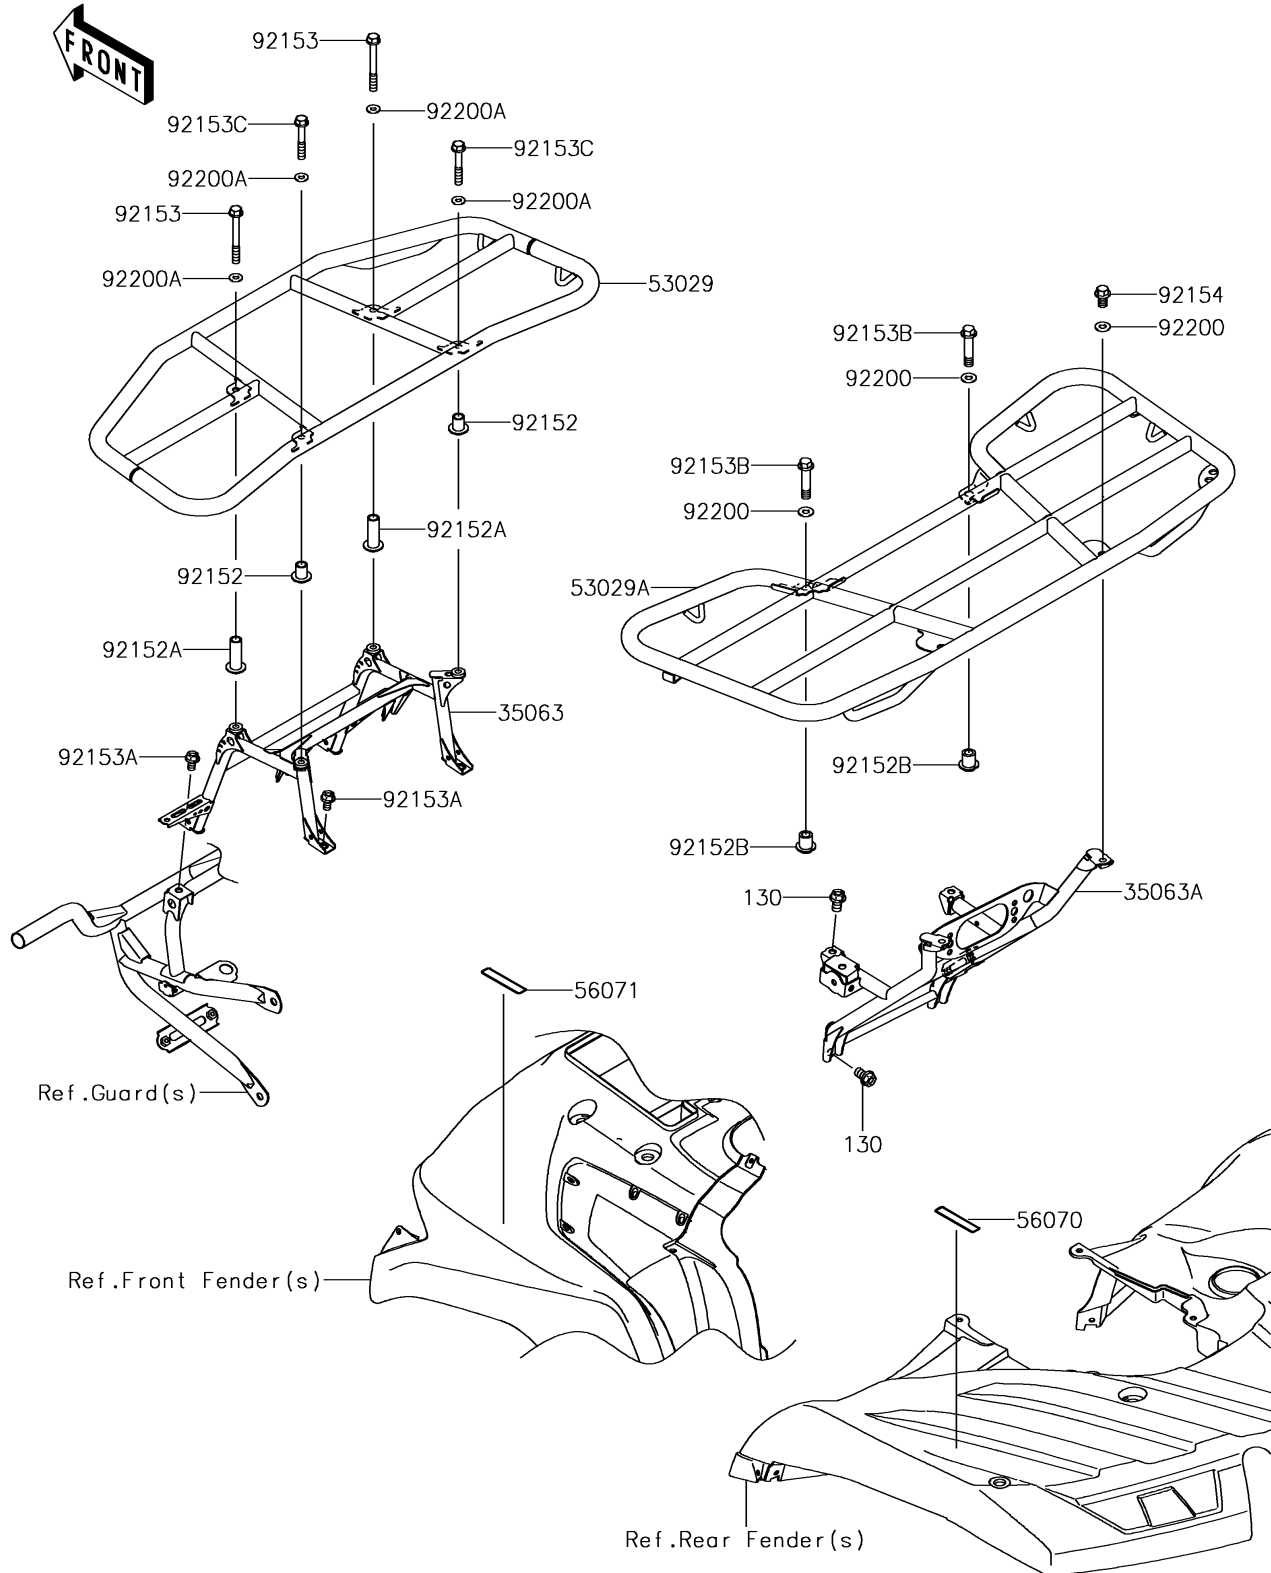

2018 BRUTE FORCE® 750 4x4i EPS CAMO

PARTS DIAGRAM

Carrier(s)

F2520

2018 BRUTE FORCE® 750 4x4i EPS CAMO

PARTS LIST

Carrier(s)

ITEM NAME

PART NUMBER

QUANTITY
