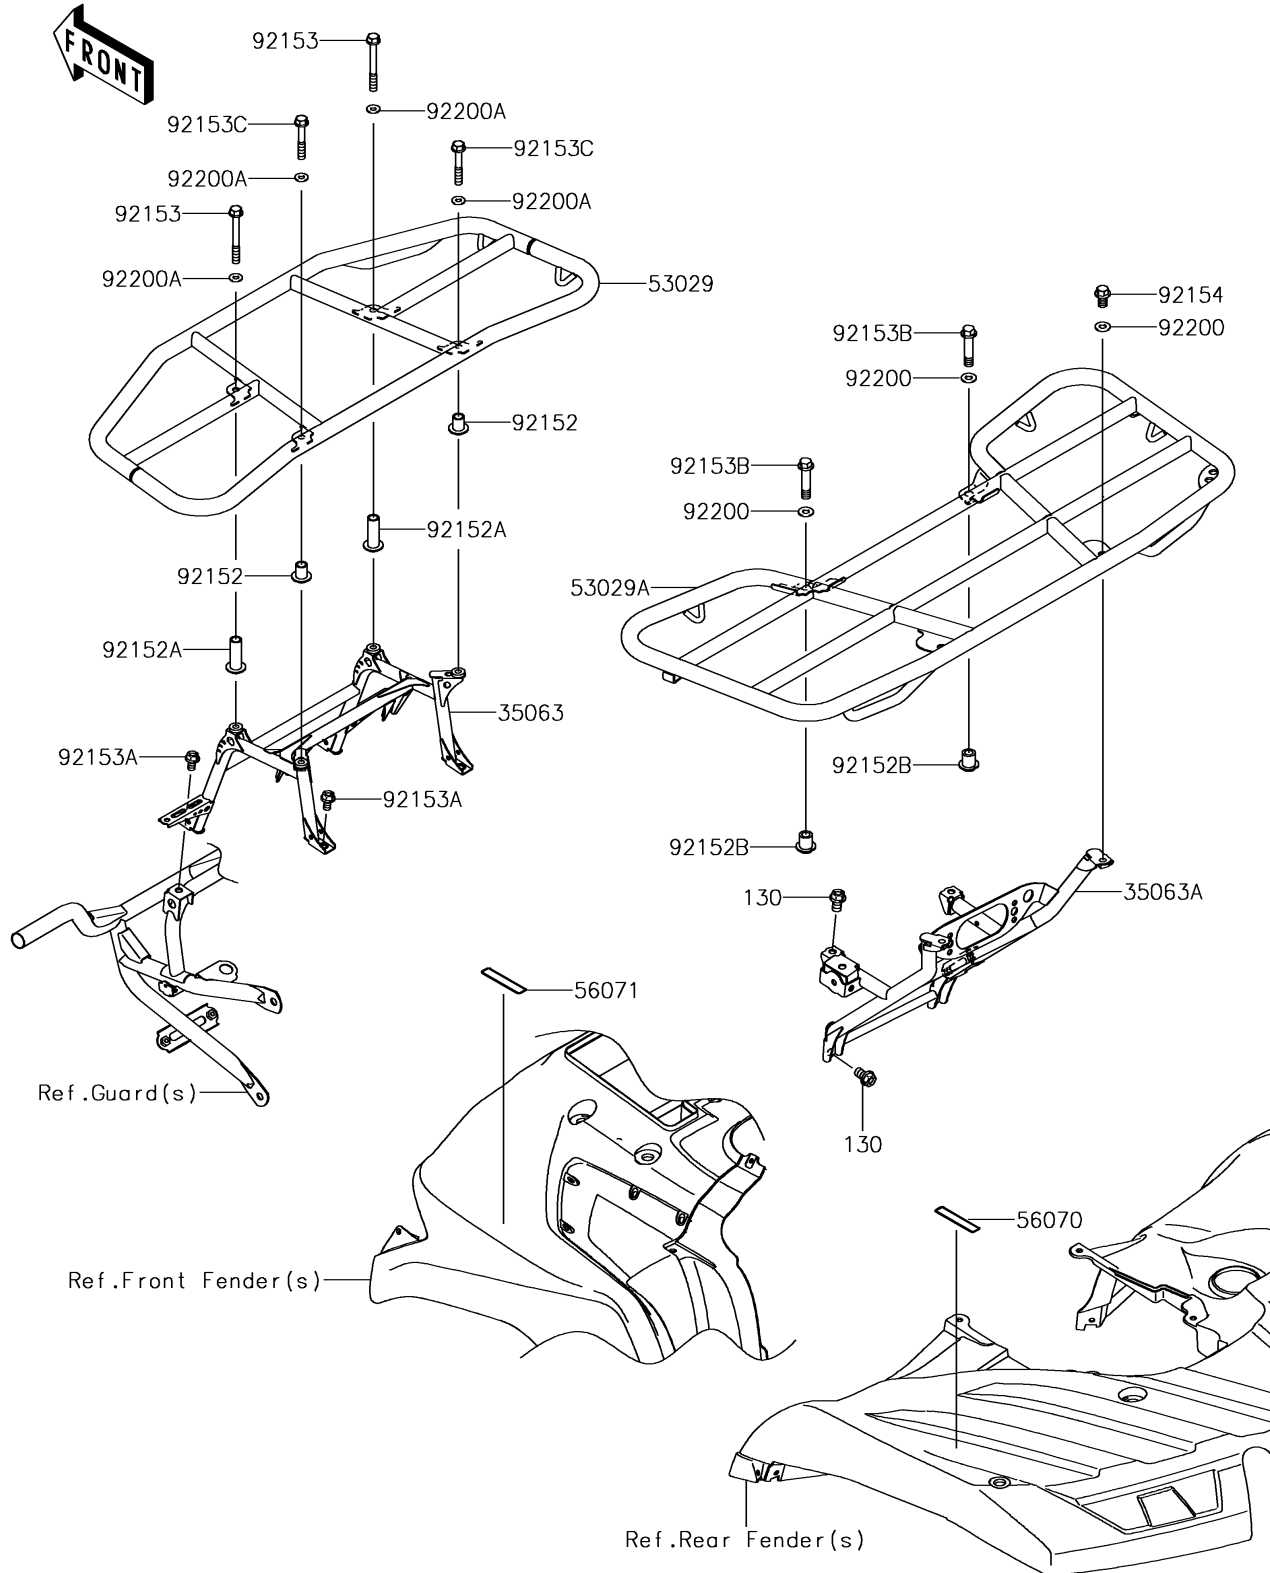

2016 BRUTE FORCE® 750 4x4i EPS CAMO

PARTS DIAGRAM

Carrier(s)

F2520

2016 BRUTE FORCE® 750 4x4i EPS CAMO

PARTS LIST

Carrier(s)

ITEM NAME

PART NUMBER

QUANTITY
