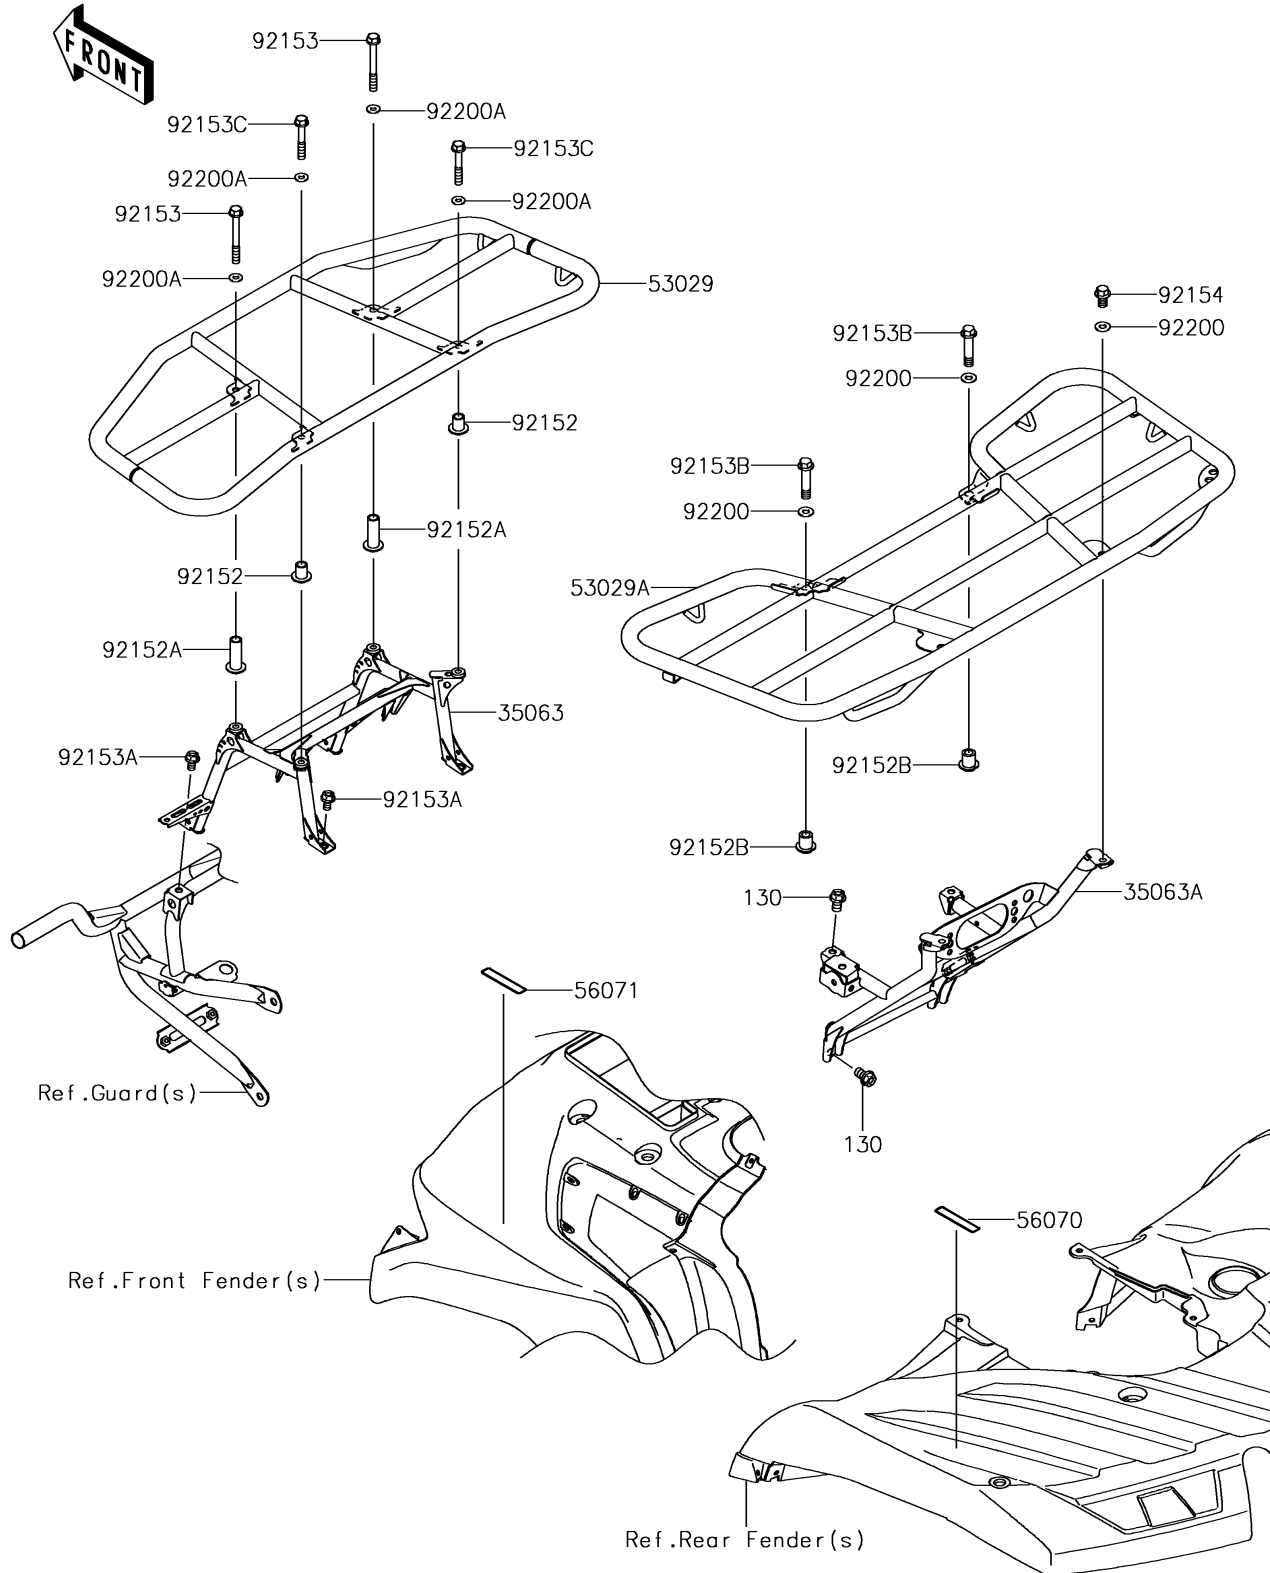

2015 BRUTE FORCE® 750 4x4i EPS CAMO

PARTS DIAGRAM

Carrier(s)

F2520