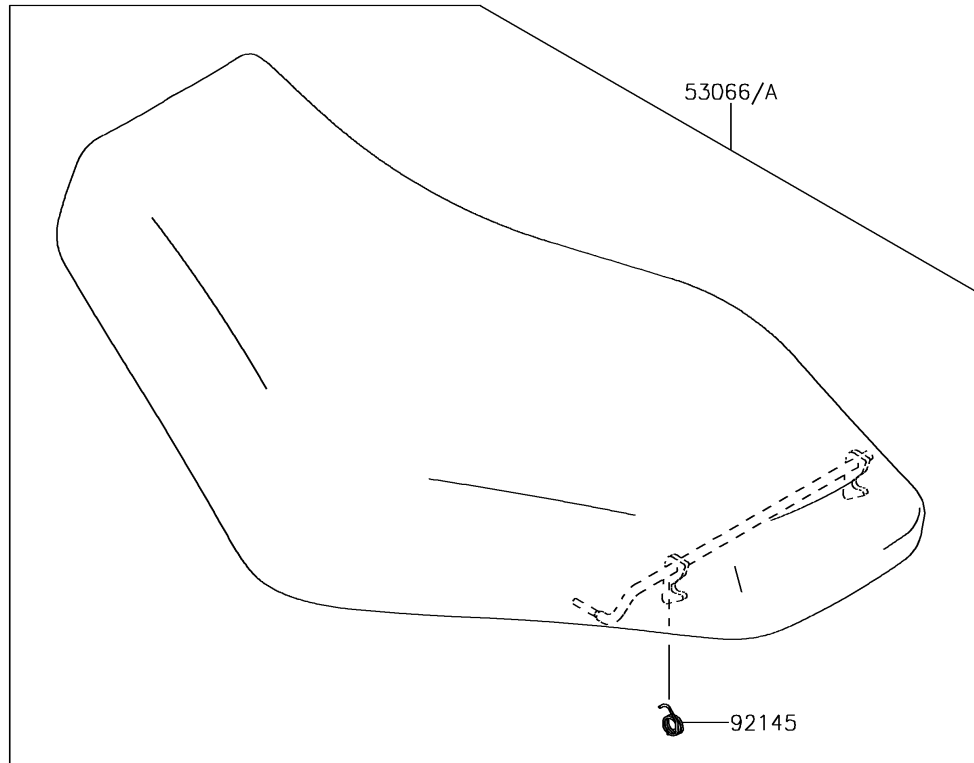

# 2018 BRUTE FORCE® 750 4x4i EPS CAMO

**Kawasaki**  
Let the Good Times Roll®

## PARTS DIAGRAM

### Seat

F2510

## PARTS LIST

Seat

ITEM NAME	PART NUMBER	QUANTITY
-----------	-------------	----------

---