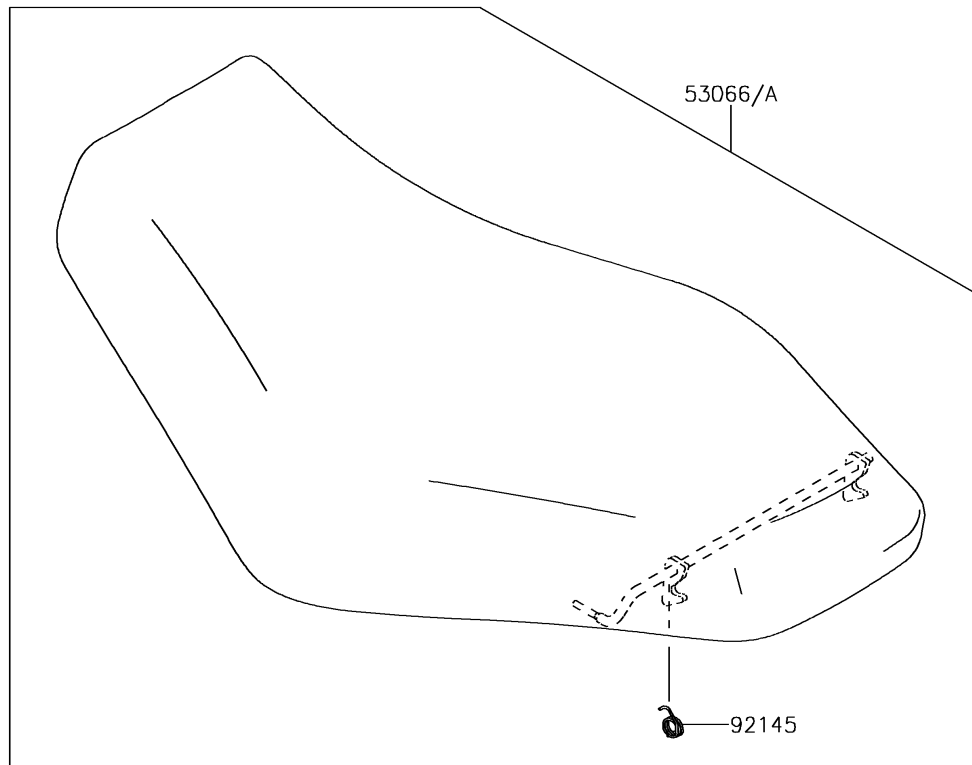

# 2016 BRUTE FORCE® 750 4x4i EPS CAMO

**Kawasaki**  
Let the Good Times Roll®

## PARTS DIAGRAM

### Seat

F2510

## PARTS LIST

Seat

ITEM NAME	PART NUMBER	QUANTITY
-----------	-------------	----------

---