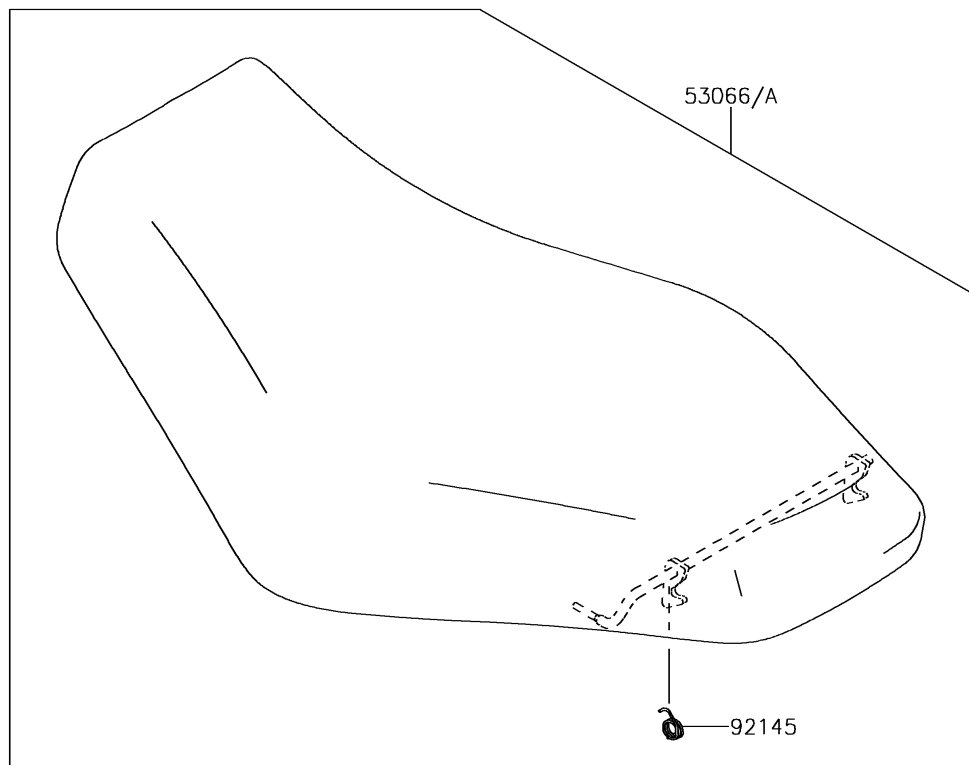

2017 BRUTE FORCE® 750 4x4i EPS CAMO

Kawasaki
Let the Good Times Roll®

PARTS DIAGRAM

Seat

F2510

2017 BRUTE FORCE® 750 4x4i EPS CAMO

Kawasaki
Let the Good Times Roll®

PARTS LIST

Seat

ITEM NAME	PART NUMBER	QUANTITY
-----------	-------------	----------
