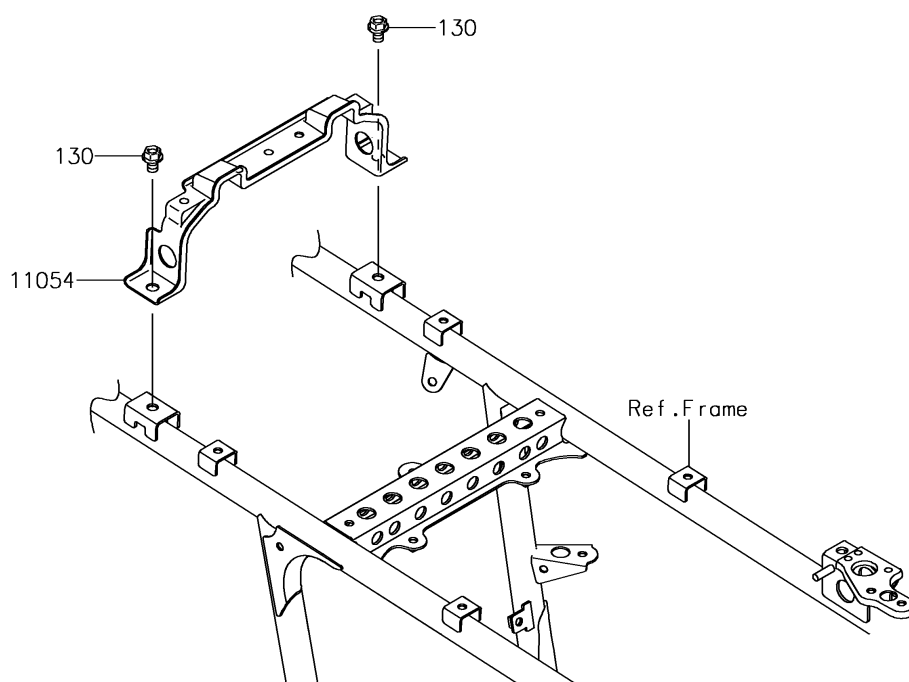

2017 BRUTE FORCE® 750 4x4i EPS CAMO

Kawasaki
Let the Good Times Roll®

PARTS DIAGRAM

Seat

F2510

2017 BRUTE FORCE® 750 4x4i EPS CAMO

Kawasaki
Let the Good Times Roll®

PARTS LIST

Seat

ITEM NAME	PART NUMBER	QUANTITY
-----------	-------------	----------
