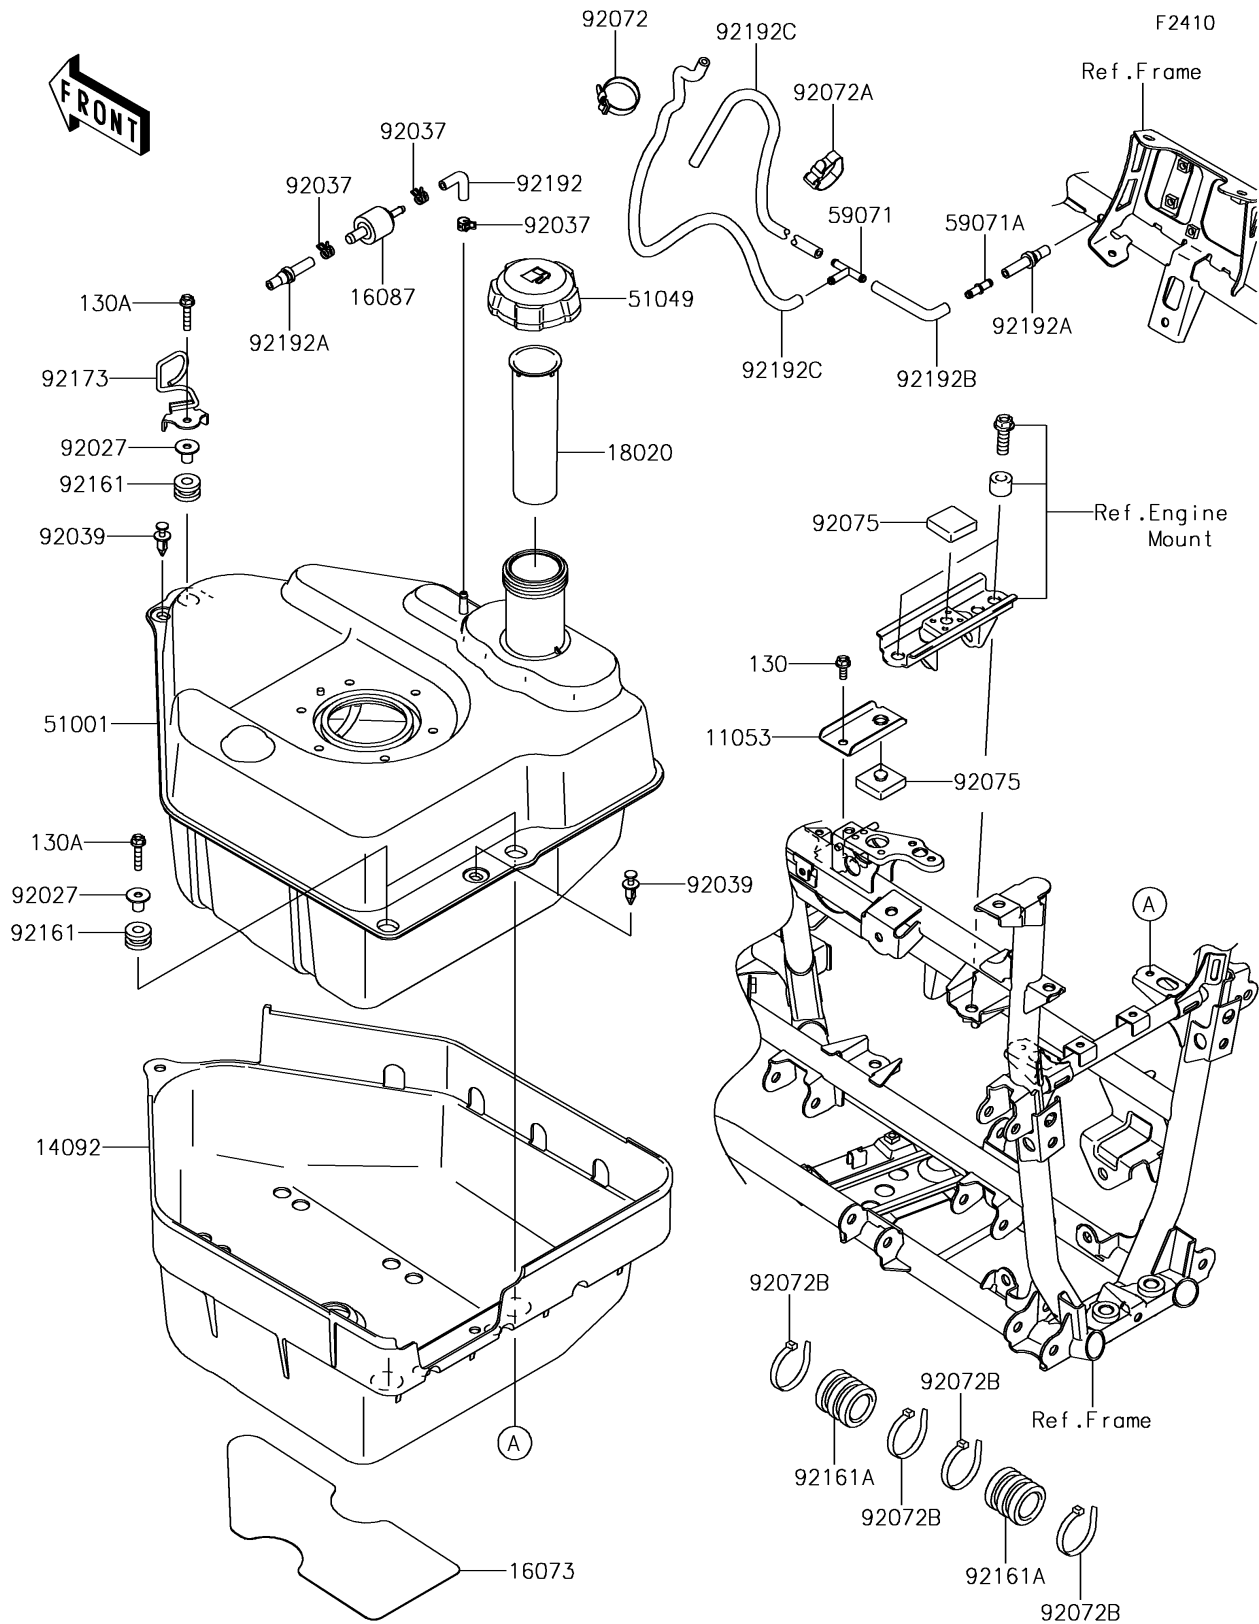

# 2018 BRUTE FORCE® 750 4x4i EPS CAMO

## PARTS DIAGRAM

### Fuel Tank

## PARTS LIST

Fuel Tank

ITEM NAME	PART NUMBER	QUANTITY
-----------	-------------	----------

---