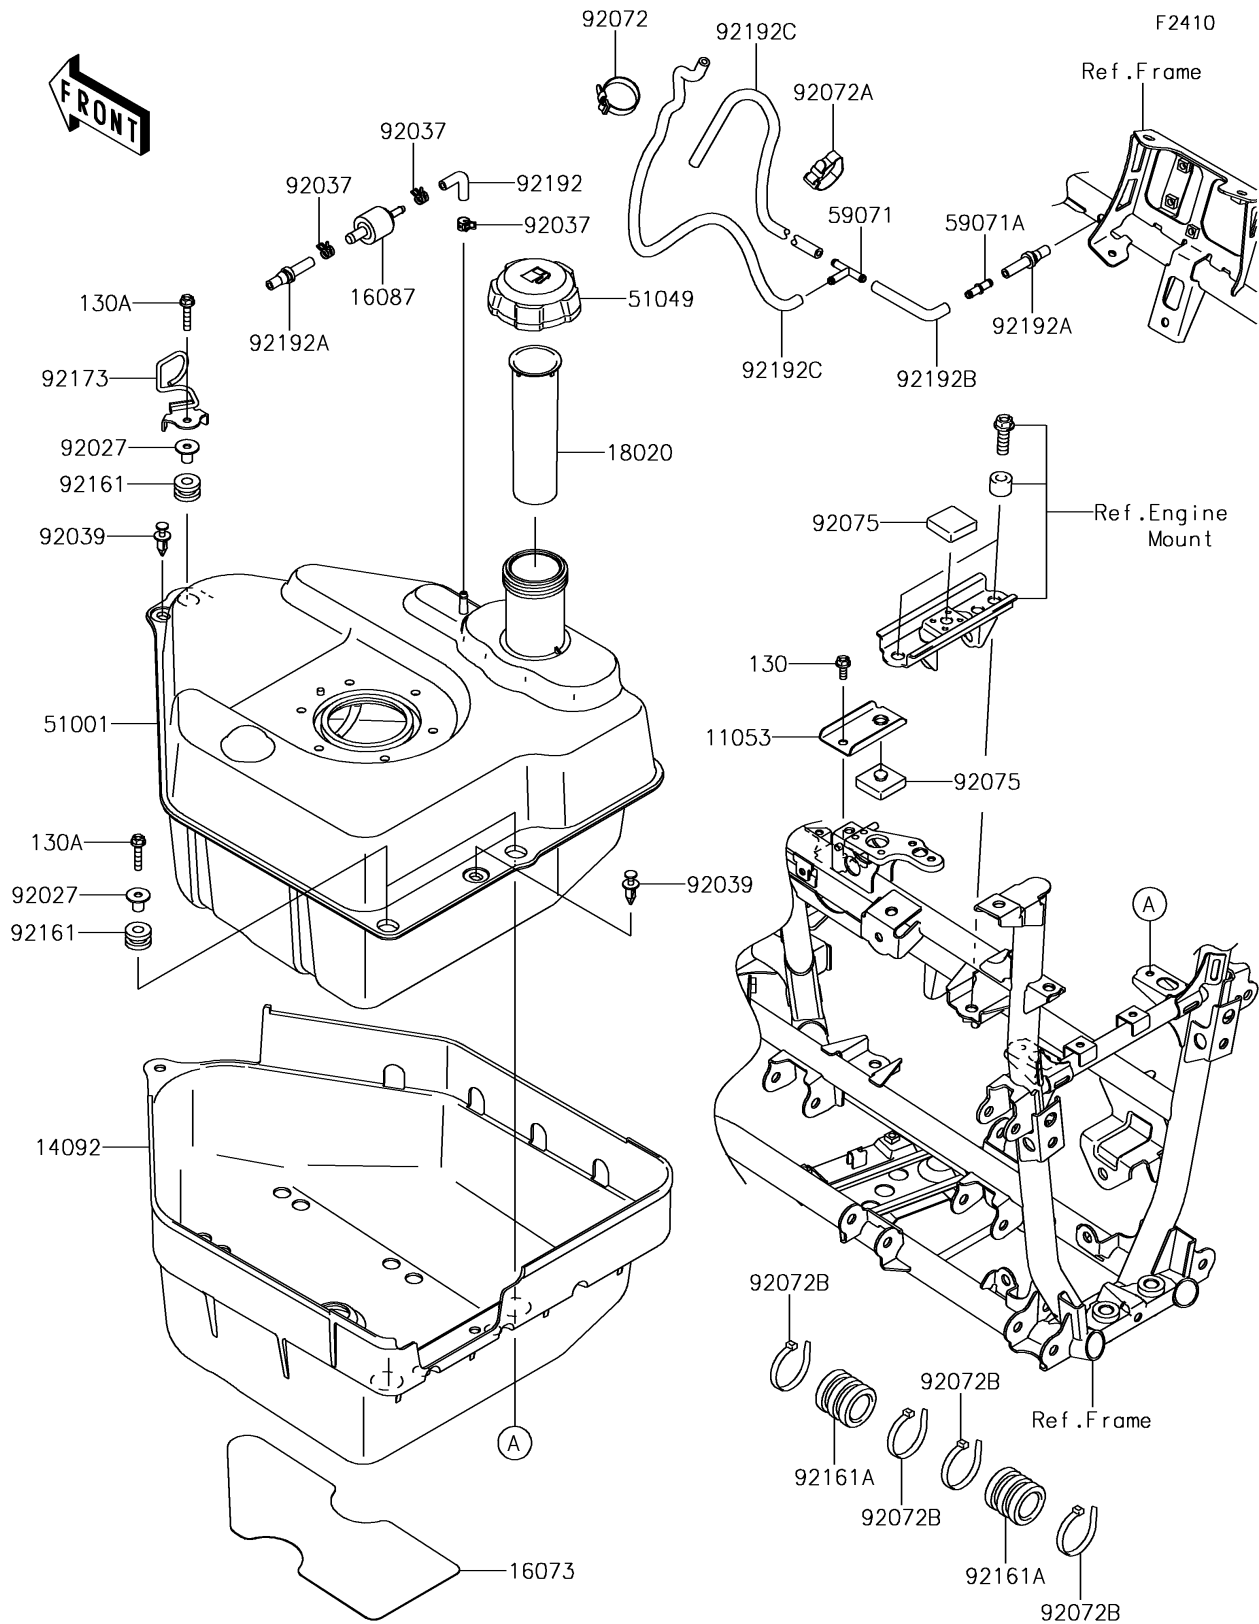

2016 BRUTE FORCE® 750 4x4i EPS CAMO

PARTS DIAGRAM

Fuel Tank

2016 BRUTE FORCE® 750 4x4i EPS CAMO

Kawasaki
Let the Good Times Roll®

PARTS LIST

Fuel Tank

ITEM NAME

PART NUMBER

QUANTITY
