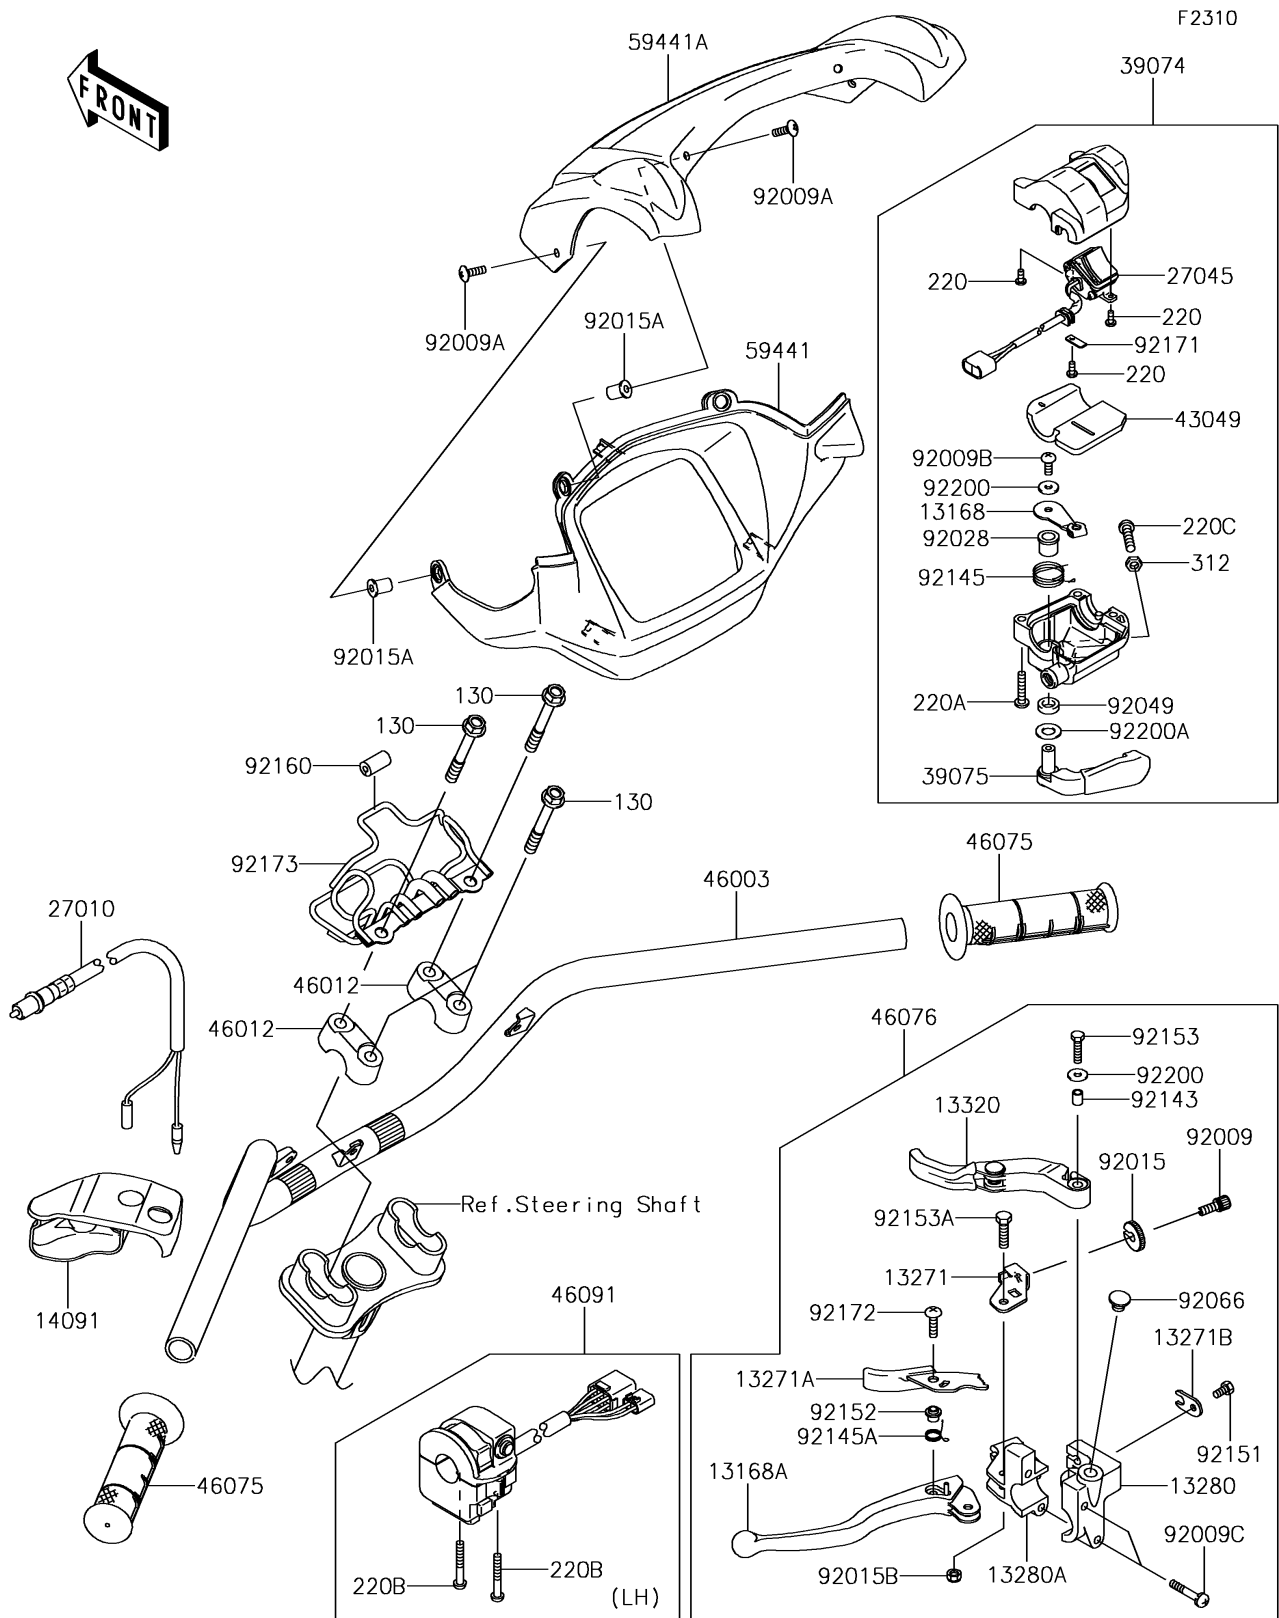

2015 BRUTE FORCE® 750 4x4i EPS CAMO

PARTS DIAGRAM

Handlebar