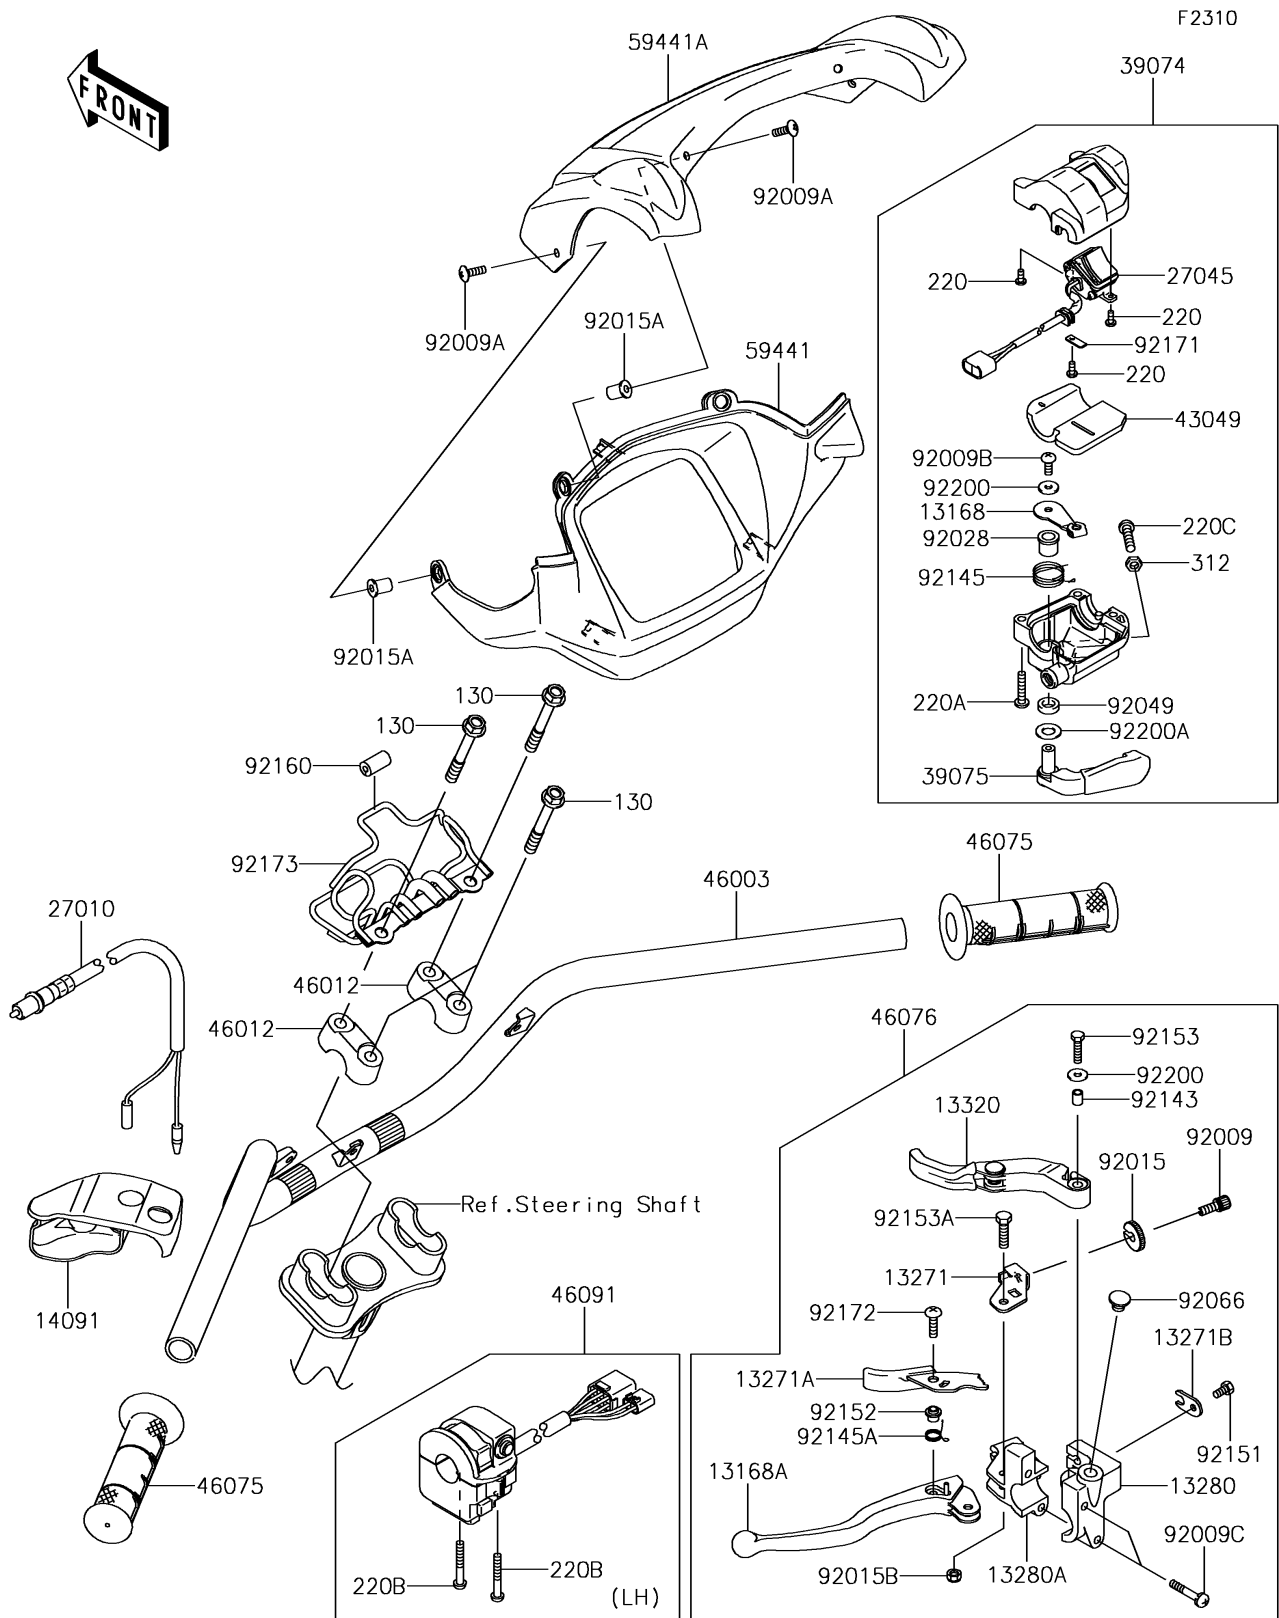

2017 BRUTE FORCE® 750 4x4i EPS CAMO

PARTS DIAGRAM

Handlebar