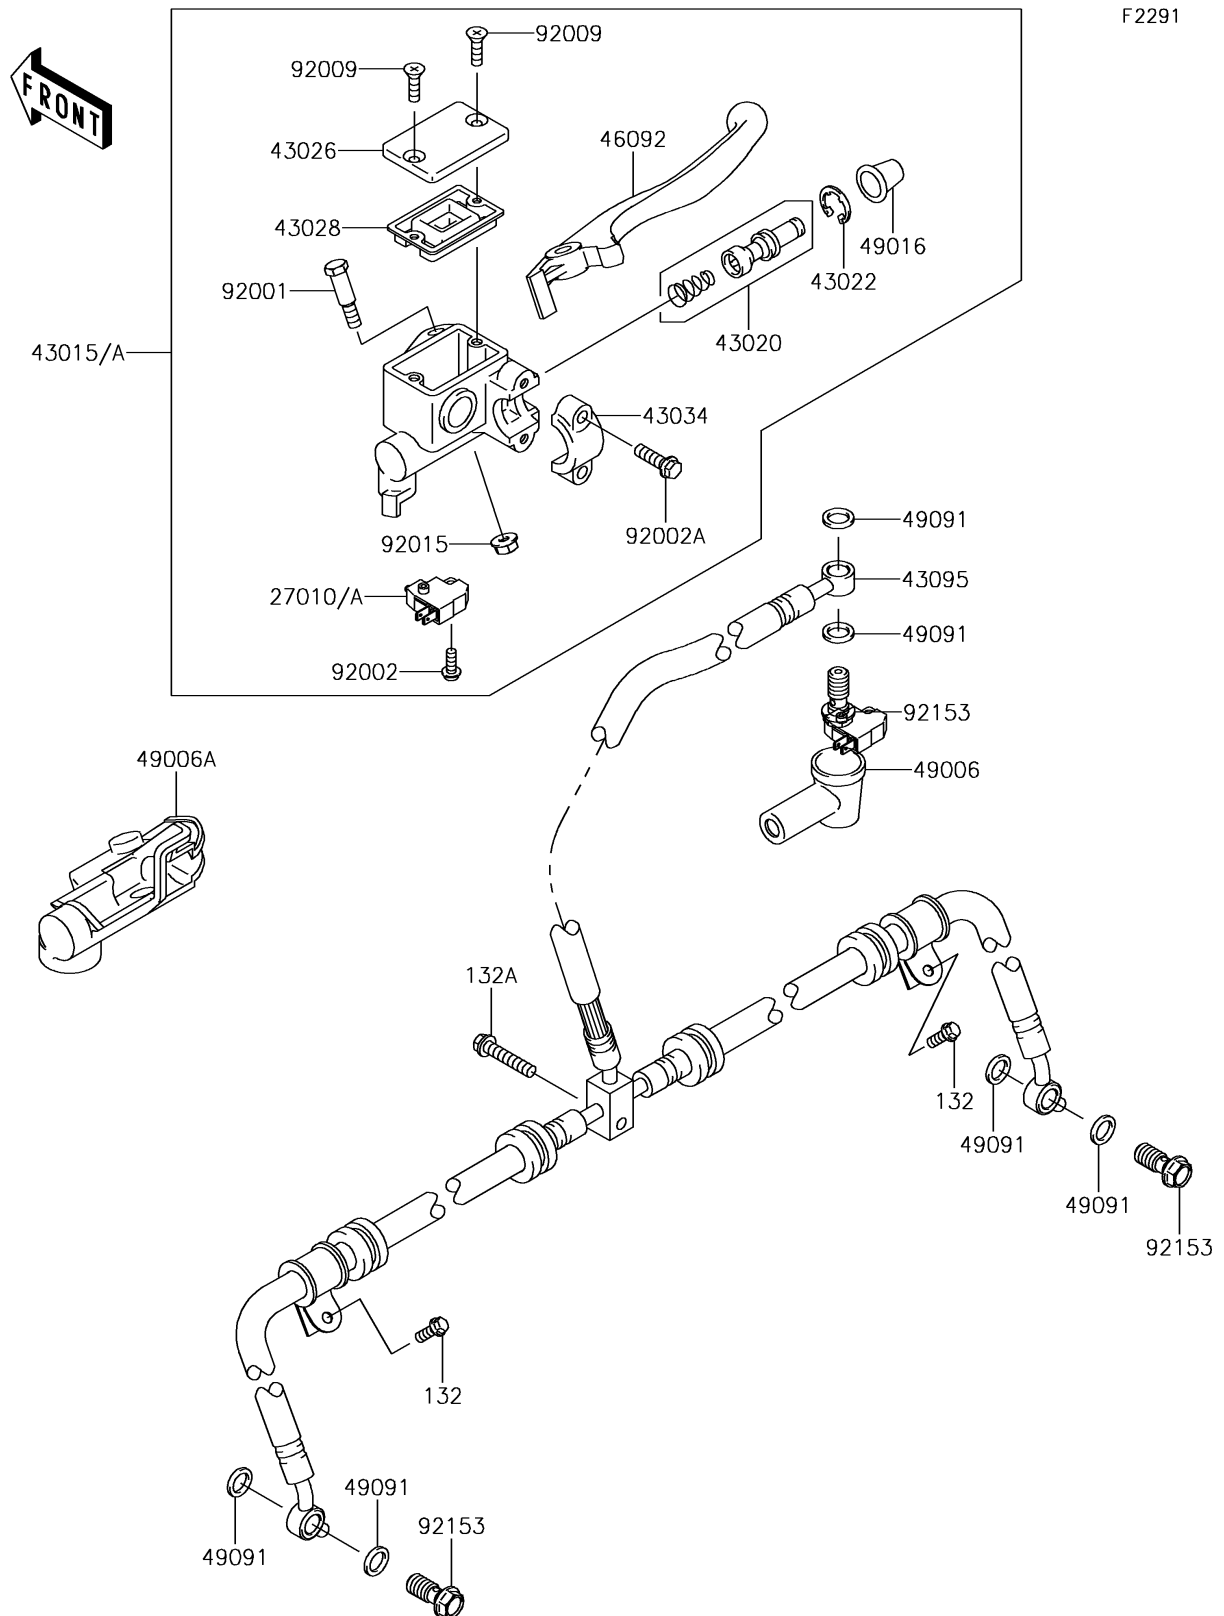

# 2018 BRUTE FORCE® 750 4x4i EPS CAMO

## PARTS DIAGRAM Front Master Cylinder

## PARTS LIST

### Front Master Cylinder

ITEM NAME	PART NUMBER	QUANTITY
-----------	-------------	----------

---