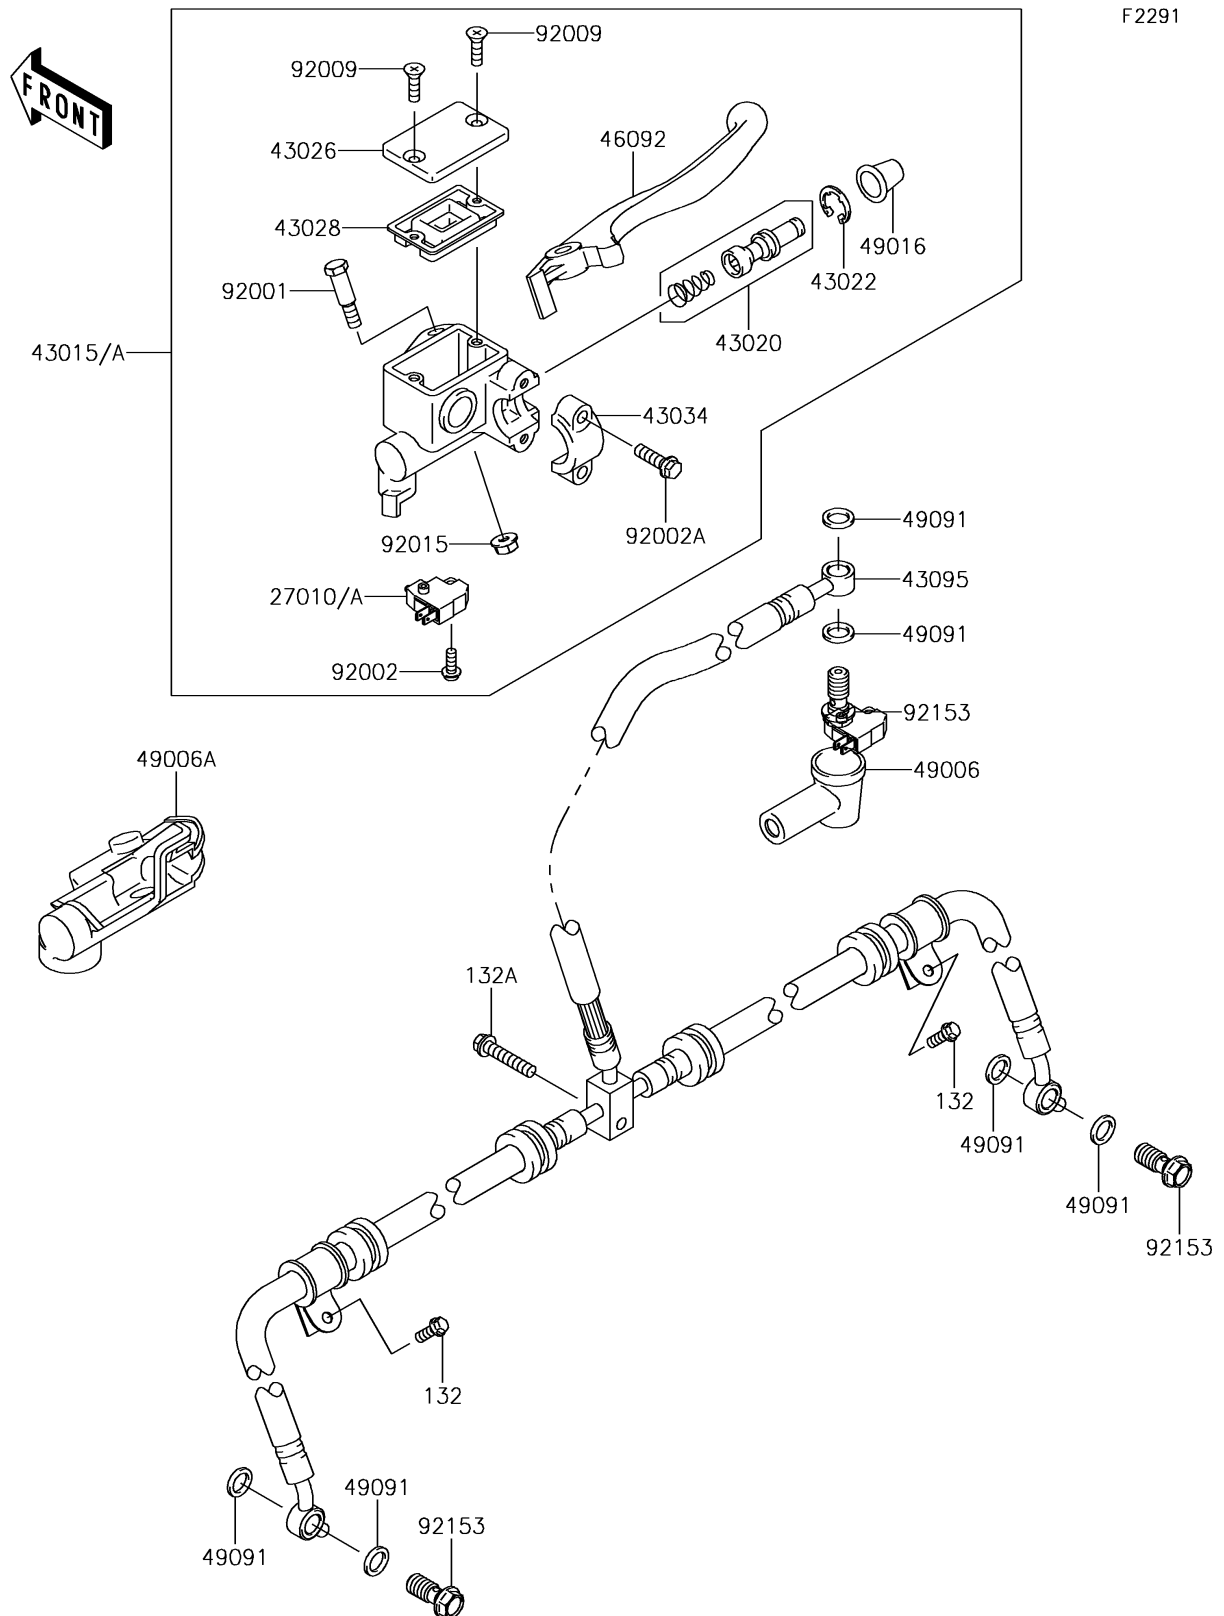

2016 BRUTE FORCE® 750 4x4i EPS CAMO

PARTS DIAGRAM Front Master Cylinder

2016 BRUTE FORCE® 750 4x4i EPS CAMO

PARTS LIST

Front Master Cylinder

ITEM NAME	PART NUMBER	QUANTITY
-----------	-------------	----------
