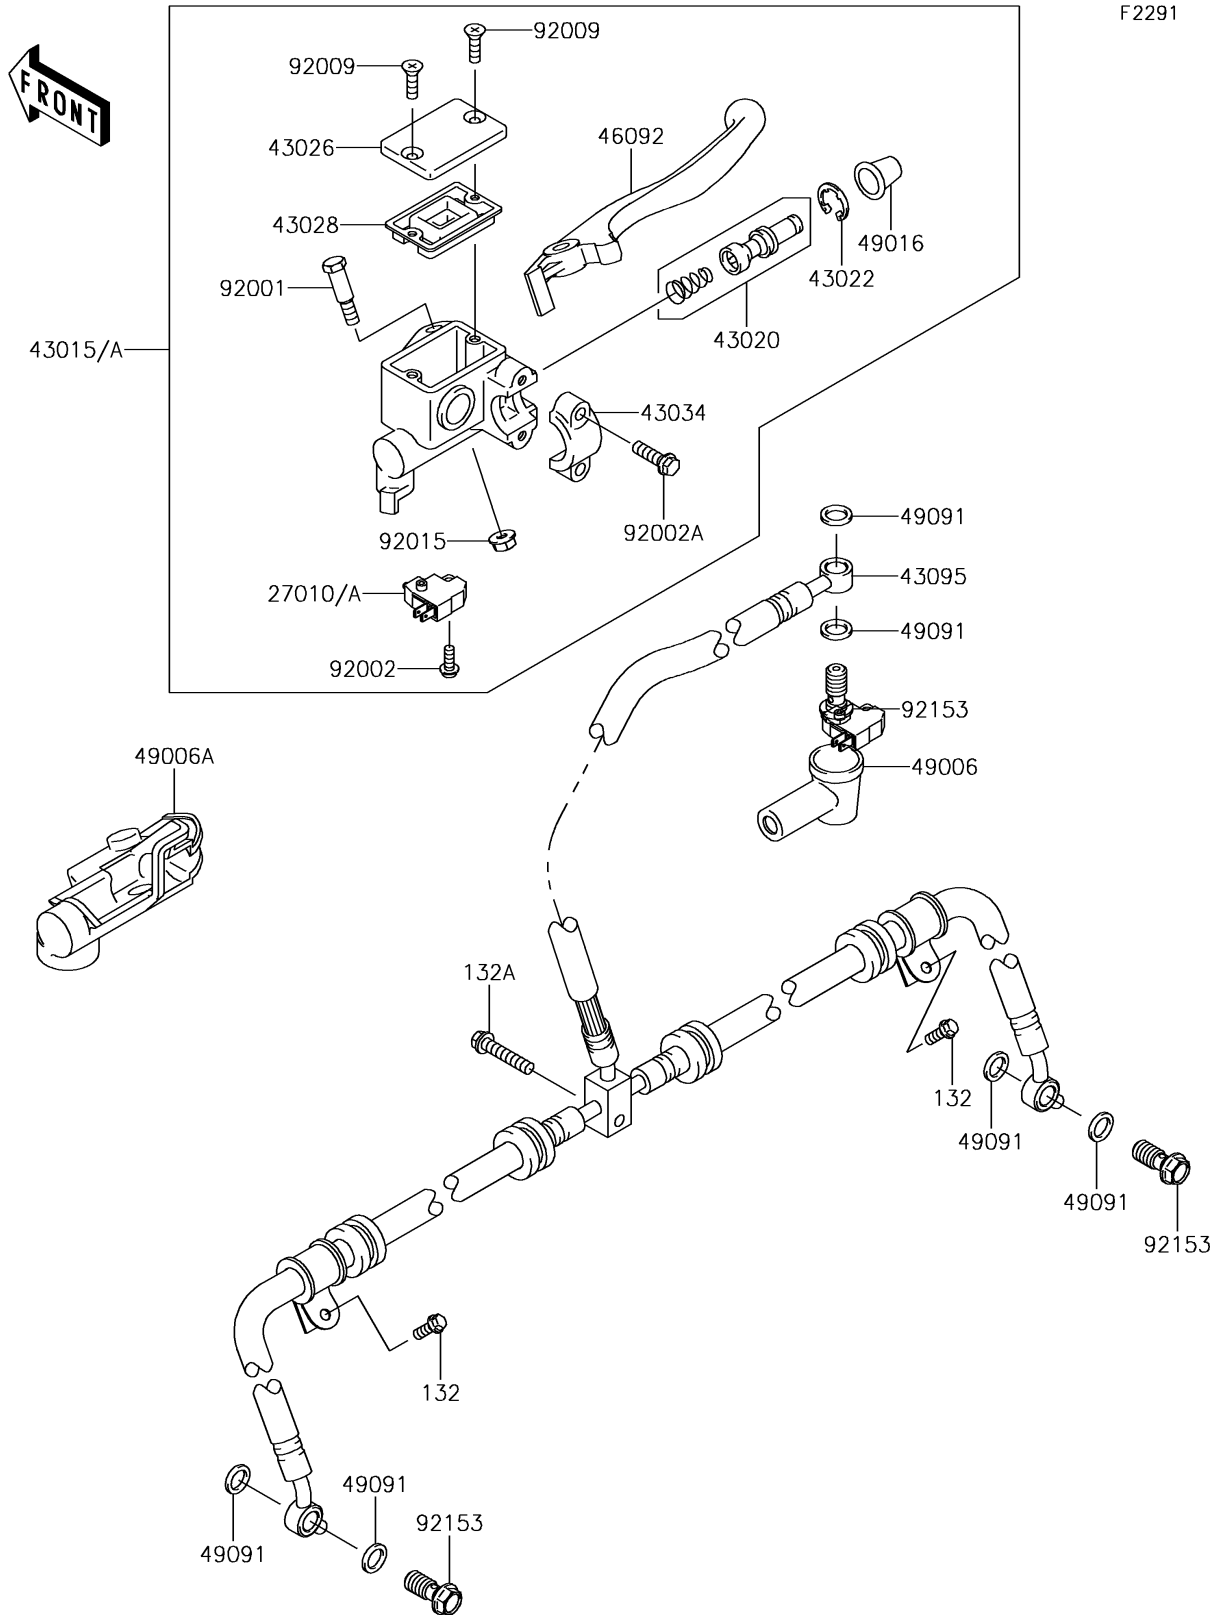

2017 BRUTE FORCE® 750 4x4i EPS CAMO

PARTS DIAGRAM Front Master Cylinder

2017 BRUTE FORCE® 750 4x4i EPS CAMO

PARTS LIST

Front Master Cylinder

ITEM NAME	PART NUMBER	QUANTITY
-----------	-------------	----------
