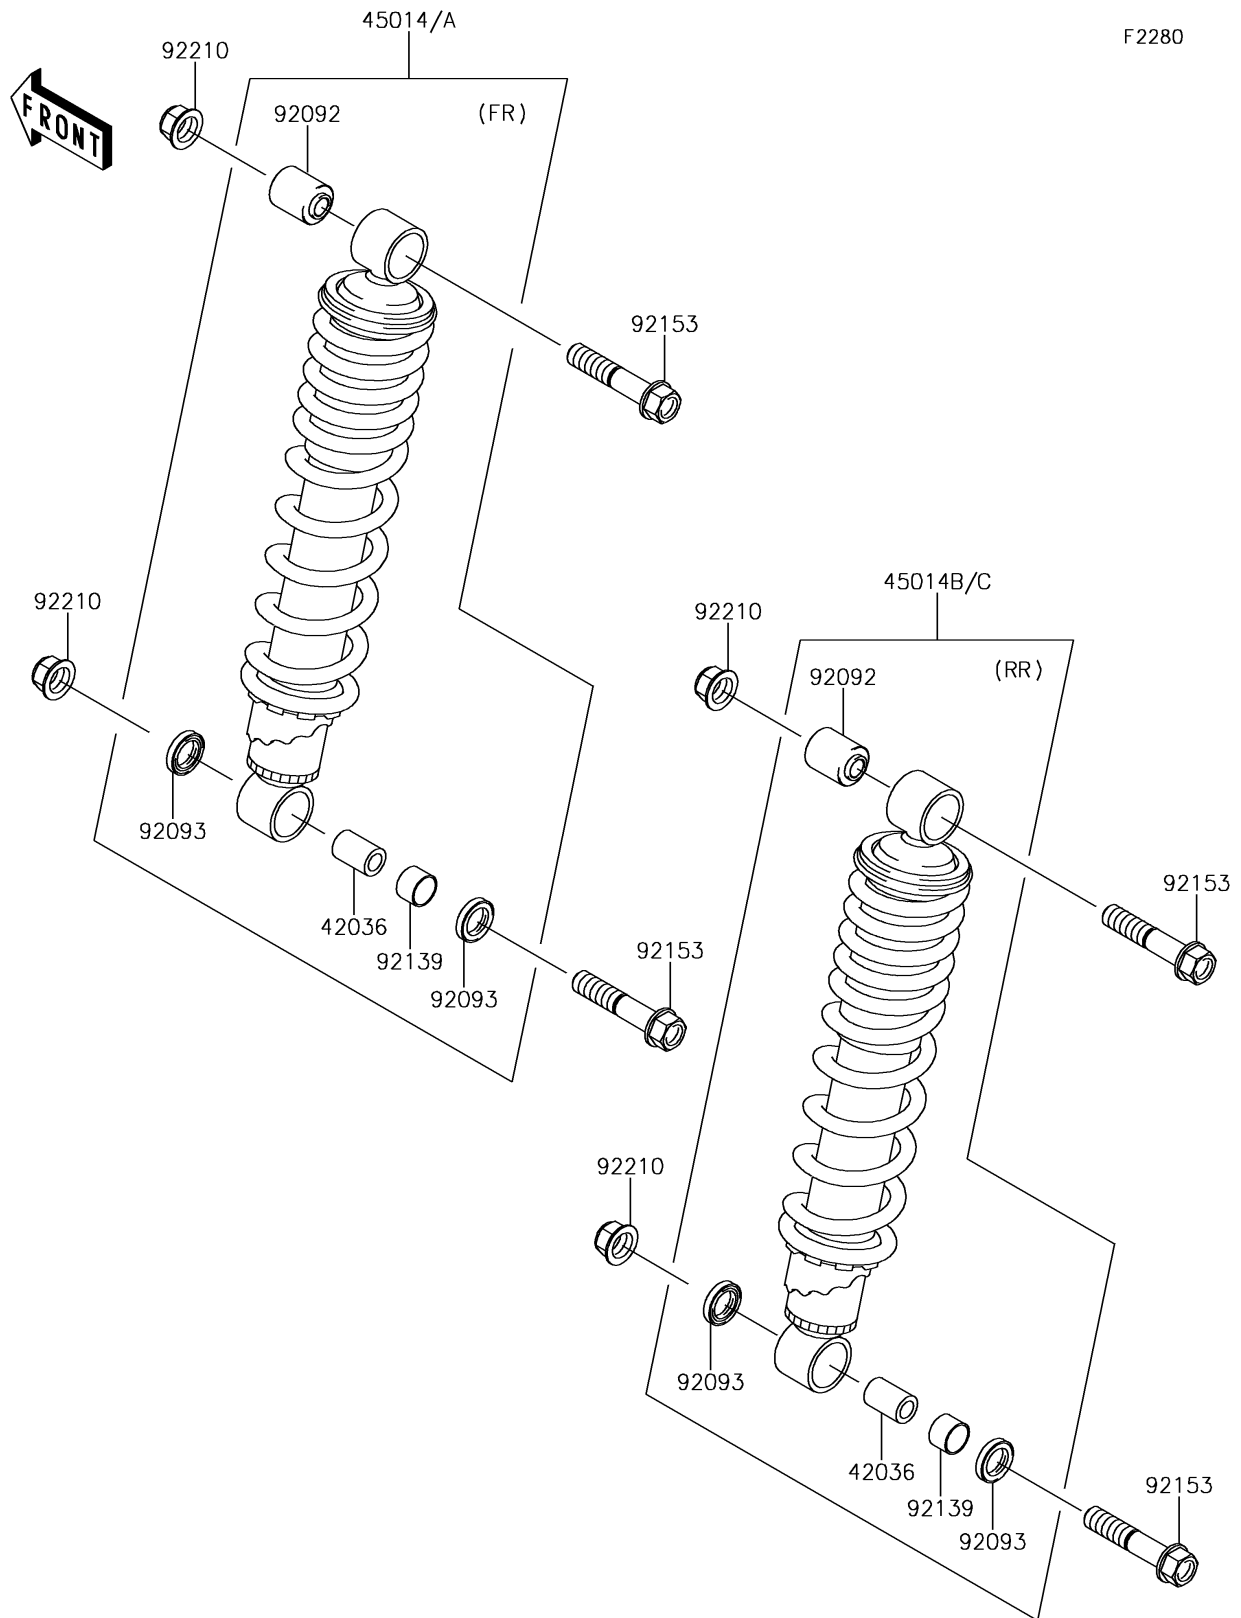

2017 BRUTE FORCE® 750 4x4i EPS CAMO

PARTS DIAGRAM

Shock Absorber(s)