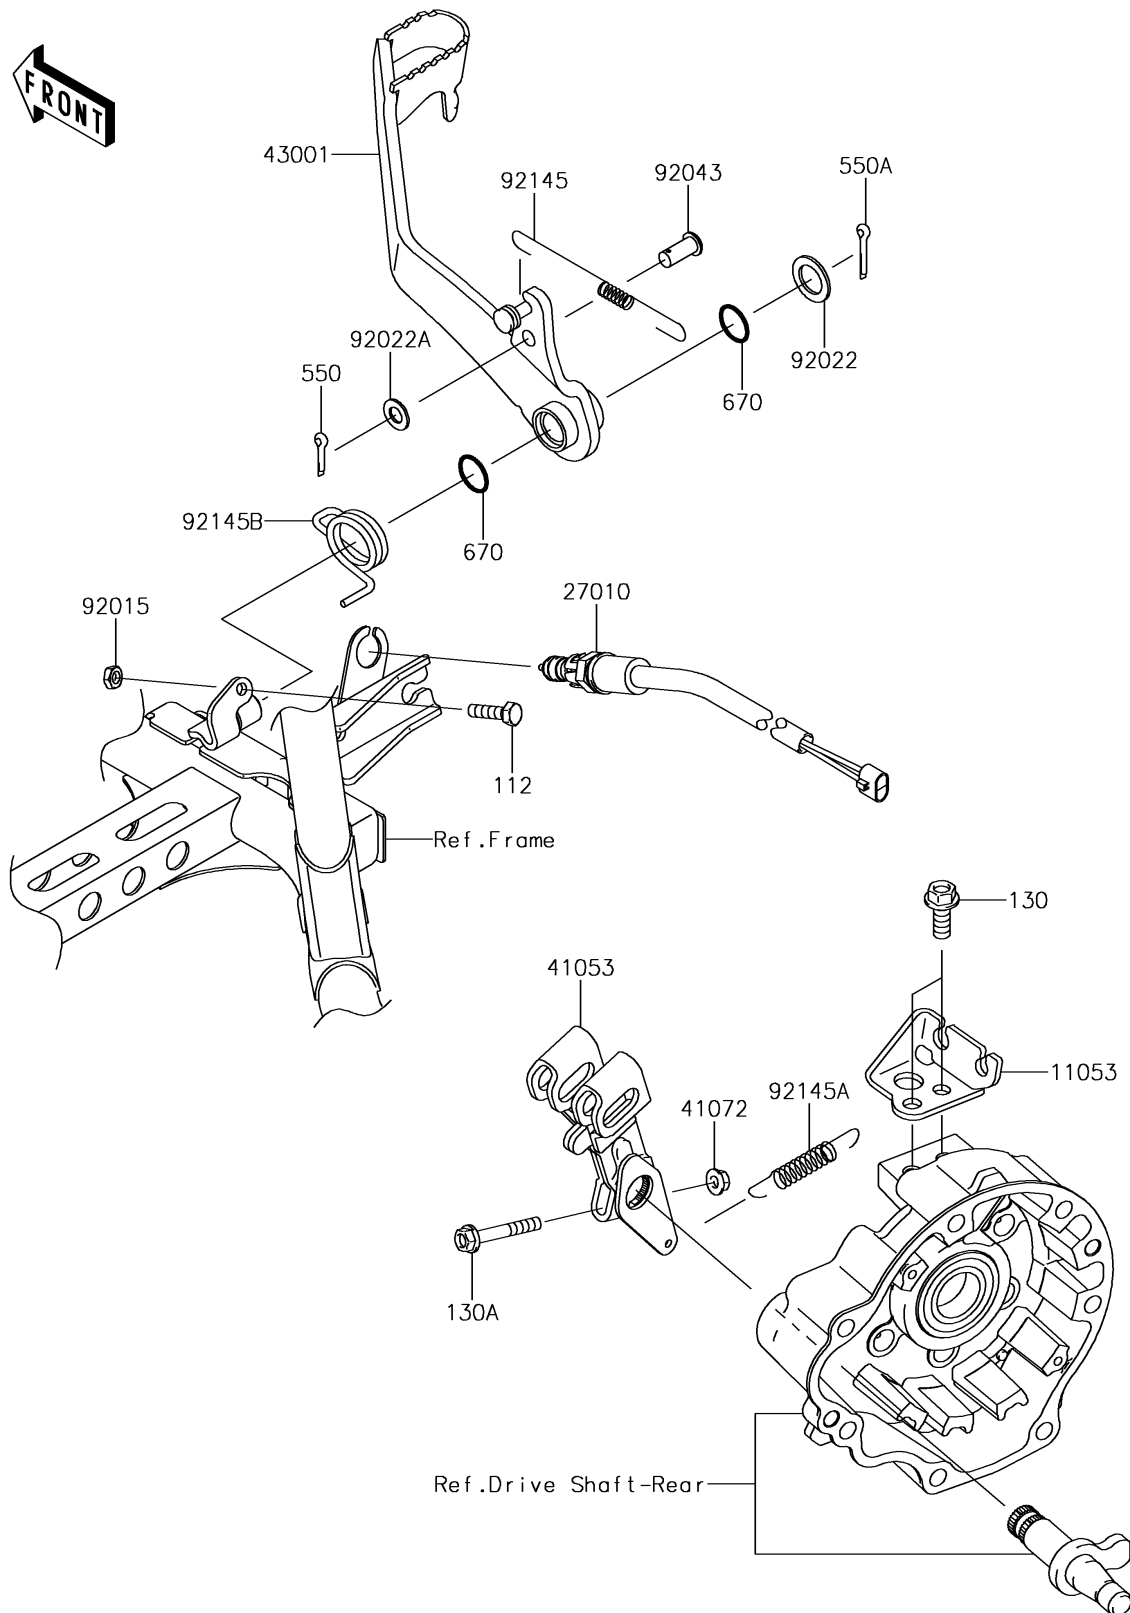

2018 BRUTE FORCE® 750 4x4i EPS CAMO

PARTS DIAGRAM

Brake Pedal

F2260

2018 BRUTE FORCE® 750 4x4i EPS CAMO

Kawasaki
Let the Good Times Roll®

PARTS LIST

Brake Pedal

ITEM NAME

PART NUMBER

QUANTITY
