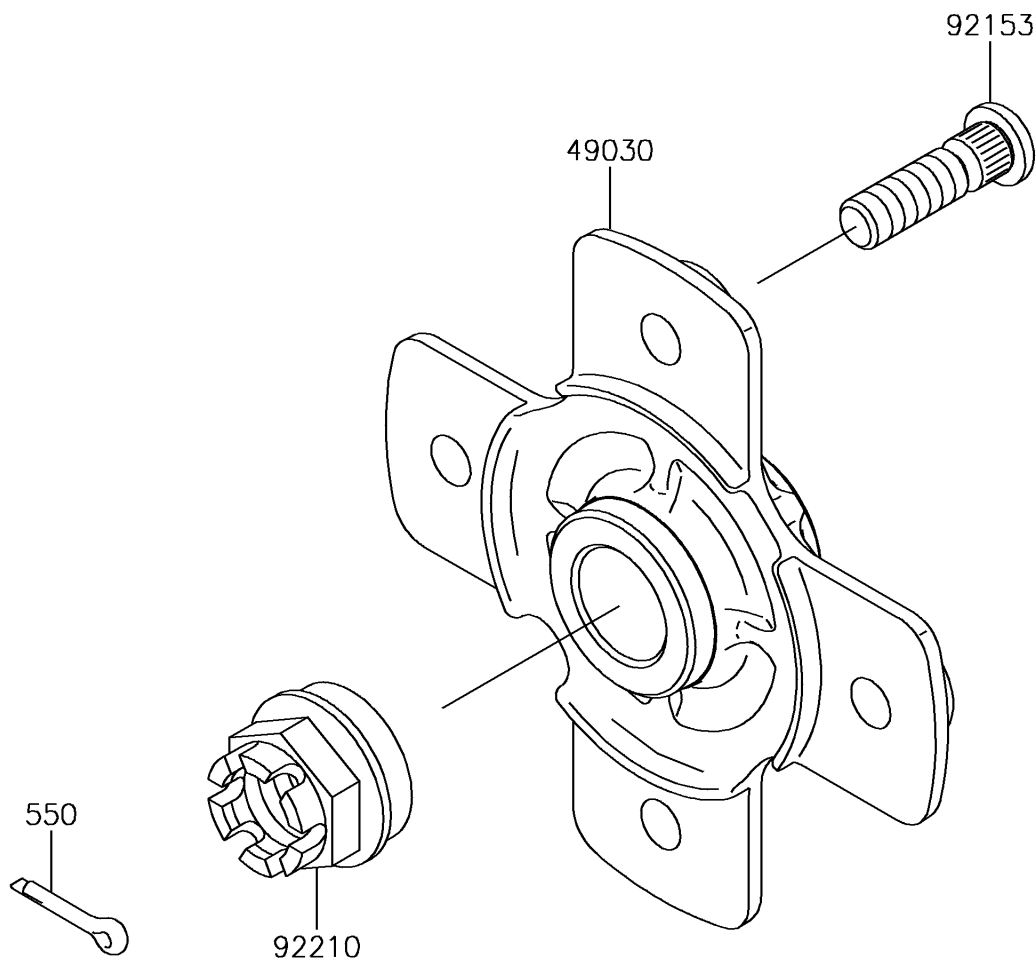

2017 BRUTE FORCE® 750 4x4i EPS CAMO

Kawasaki
Let the Good Times Roll®

PARTS DIAGRAM

Rear Hub

F2240

2017 BRUTE FORCE® 750 4x4i EPS CAMO

Kawasaki
Let the Good Times Roll®

PARTS LIST

Rear Hub

ITEM NAME	PART NUMBER	QUANTITY
-----------	-------------	----------
