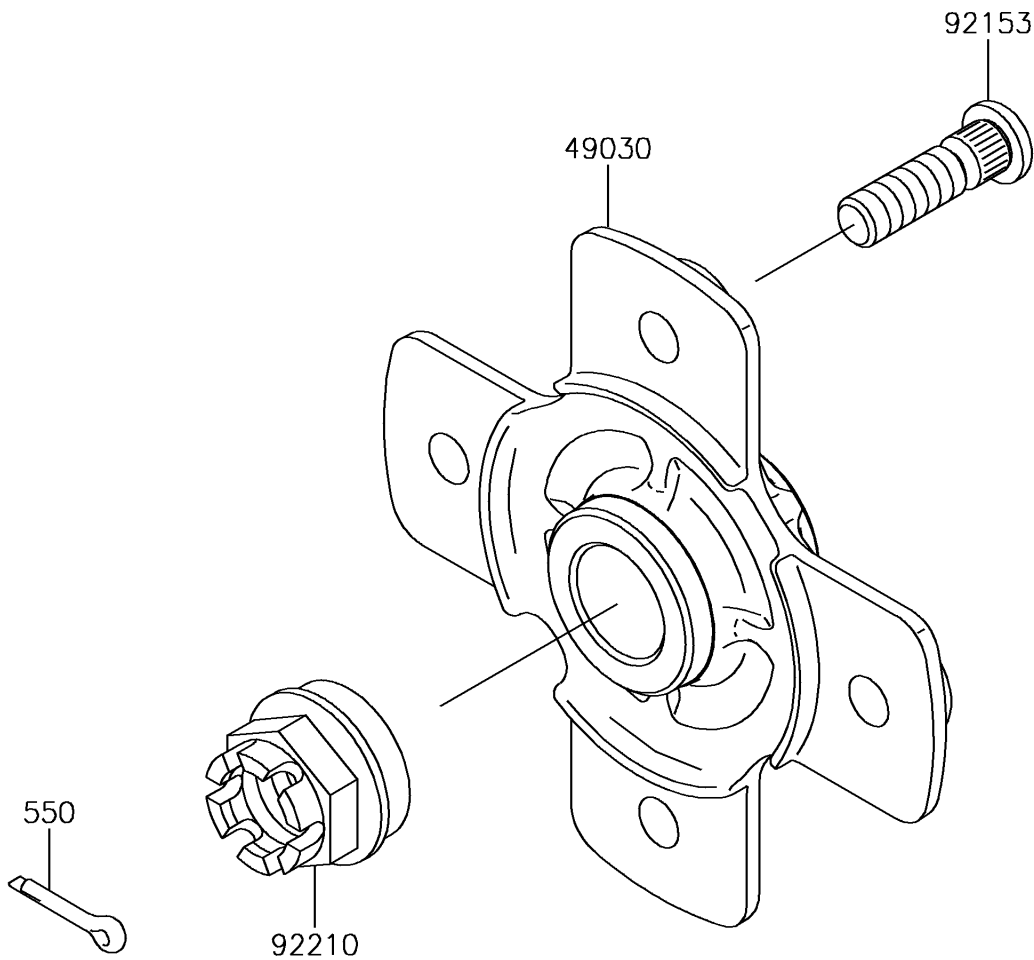

2016 BRUTE FORCE® 750 4x4i EPS CAMO

Kawasaki
Let the Good Times Roll®

PARTS DIAGRAM

Rear Hub

F2240

2016 BRUTE FORCE® 750 4x4i EPS CAMO

PARTS LIST

Rear Hub

ITEM NAME	PART NUMBER	QUANTITY
-----------	-------------	----------
