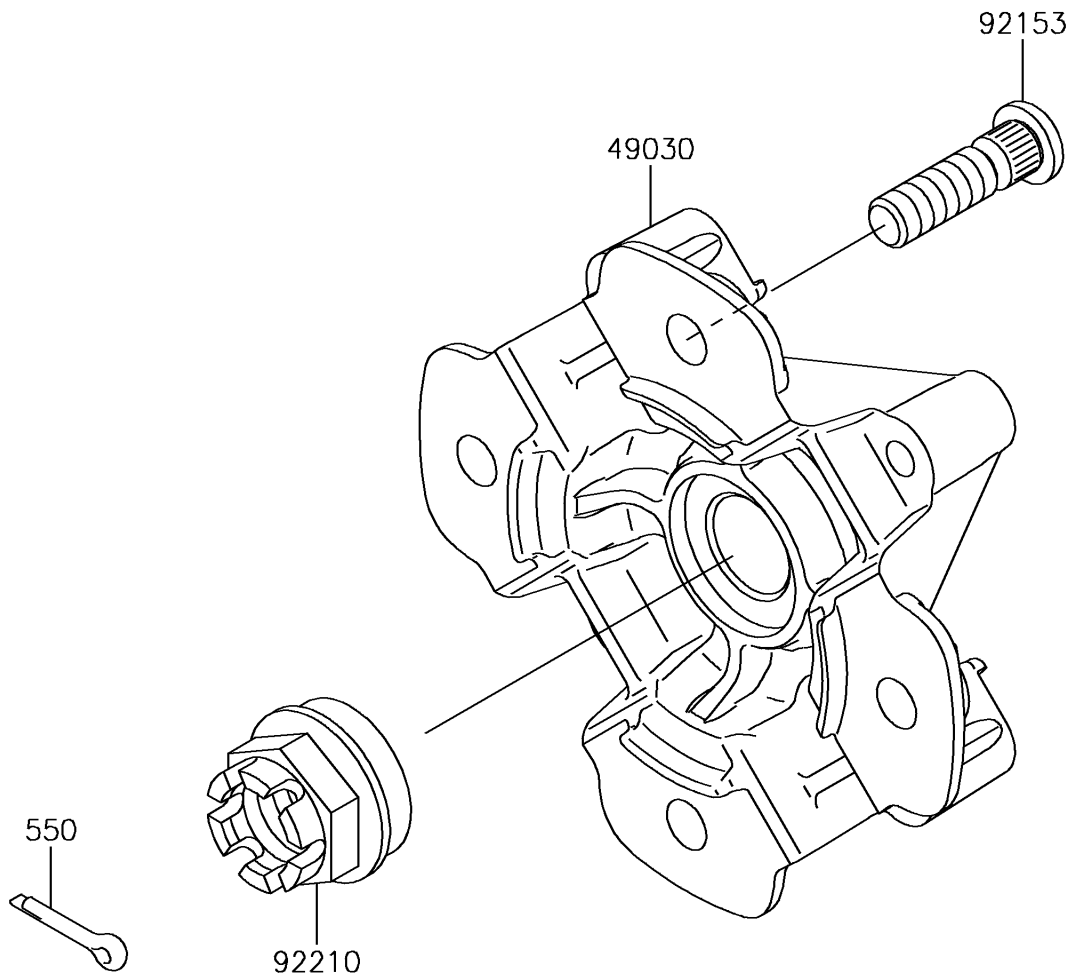

2015 BRUTE FORCE® 750 4x4i EPS CAMO

Kawasaki
Let the Good Times Roll®

PARTS DIAGRAM

Front Hub

F2230

2015 BRUTE FORCE® 750 4x4i EPS CAMO

PARTS LIST

Front Hub

ITEM NAME	PART NUMBER	QUANTITY
-----------	-------------	----------
