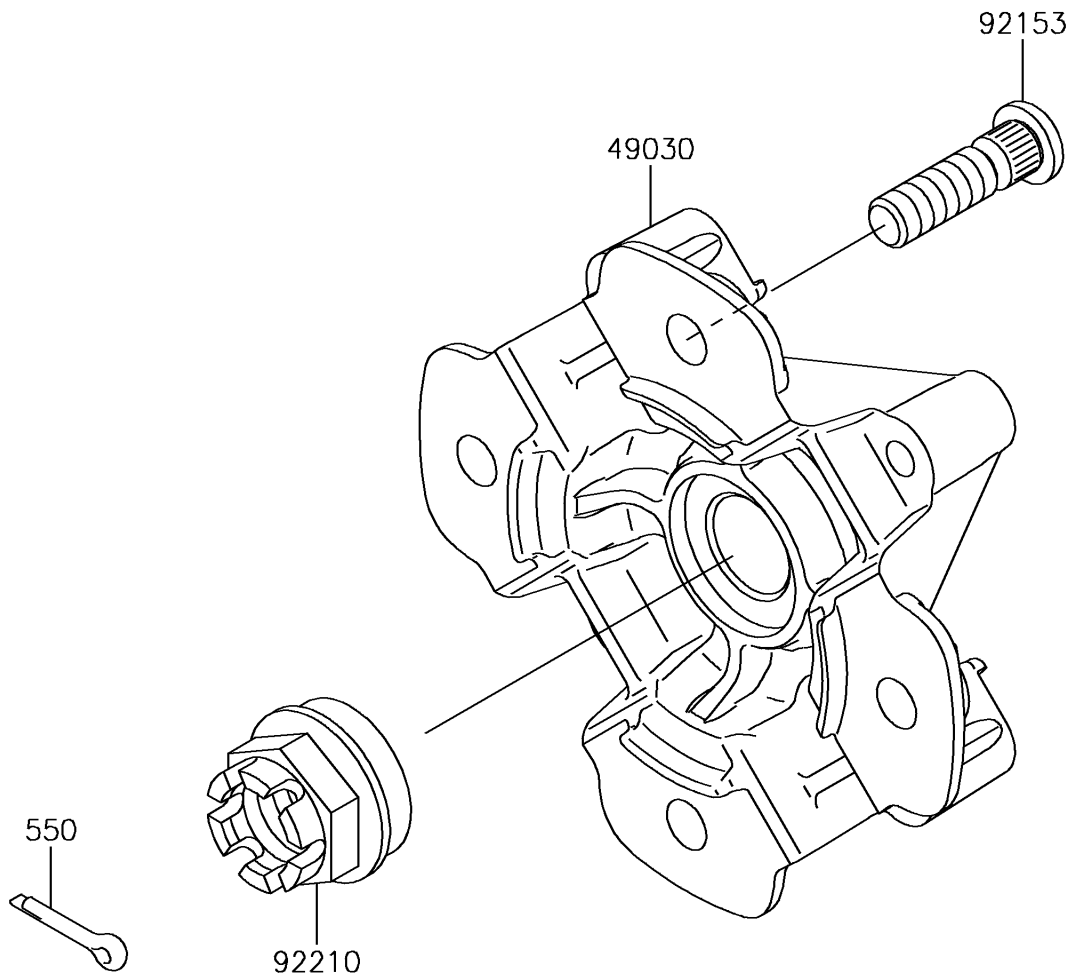

2018 BRUTE FORCE® 750 4x4i EPS CAMO

Kawasaki
Let the Good Times Roll®

PARTS DIAGRAM

Front Hub

F2230

2018 BRUTE FORCE® 750 4x4i EPS CAMO

PARTS LIST

Front Hub

ITEM NAME	PART NUMBER	QUANTITY
-----------	-------------	----------
