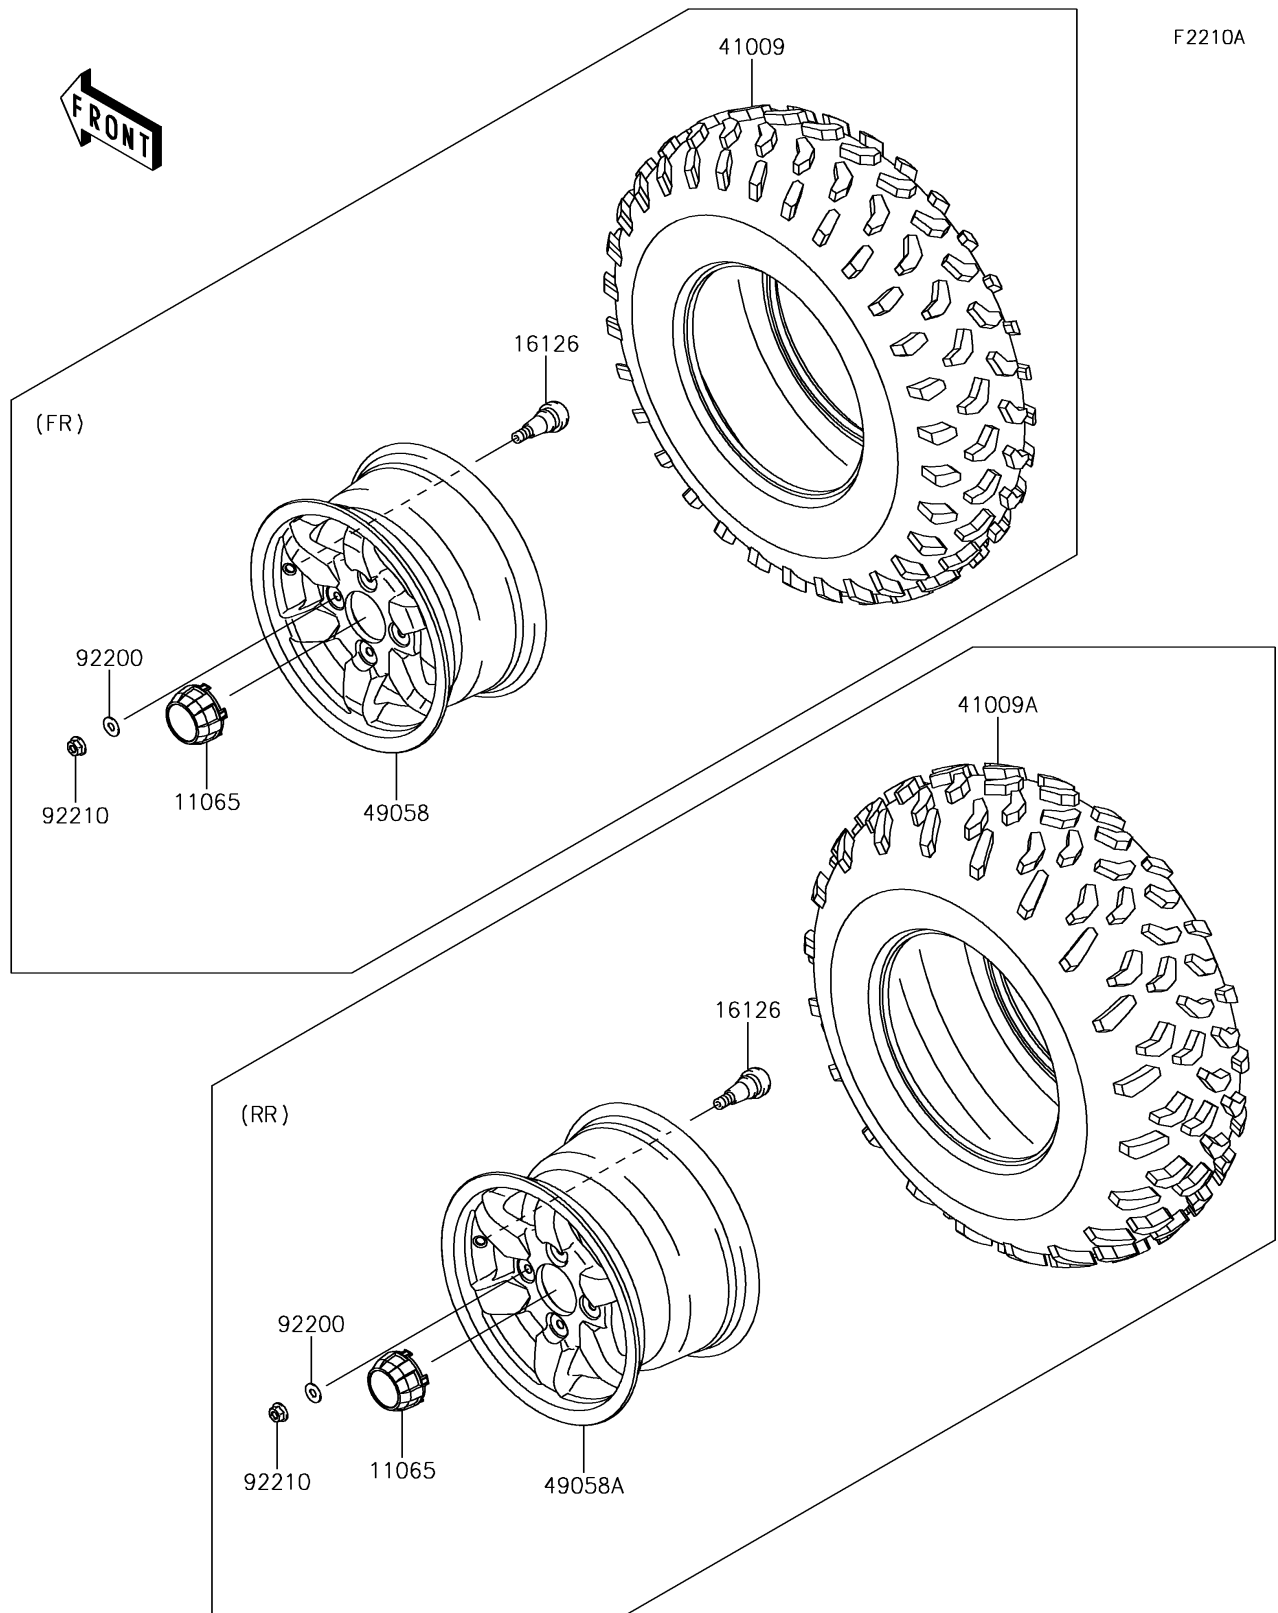

2018 BRUTE FORCE® 750 4x4i EPS CAMO

PARTS DIAGRAM

Wheels/Tires(HJF/HKF)

2018 BRUTE FORCE® 750 4x4i EPS CAMO

PARTS LIST

Wheels/Tires(HJF/HKF)

ITEM NAME

PART NUMBER

QUANTITY
