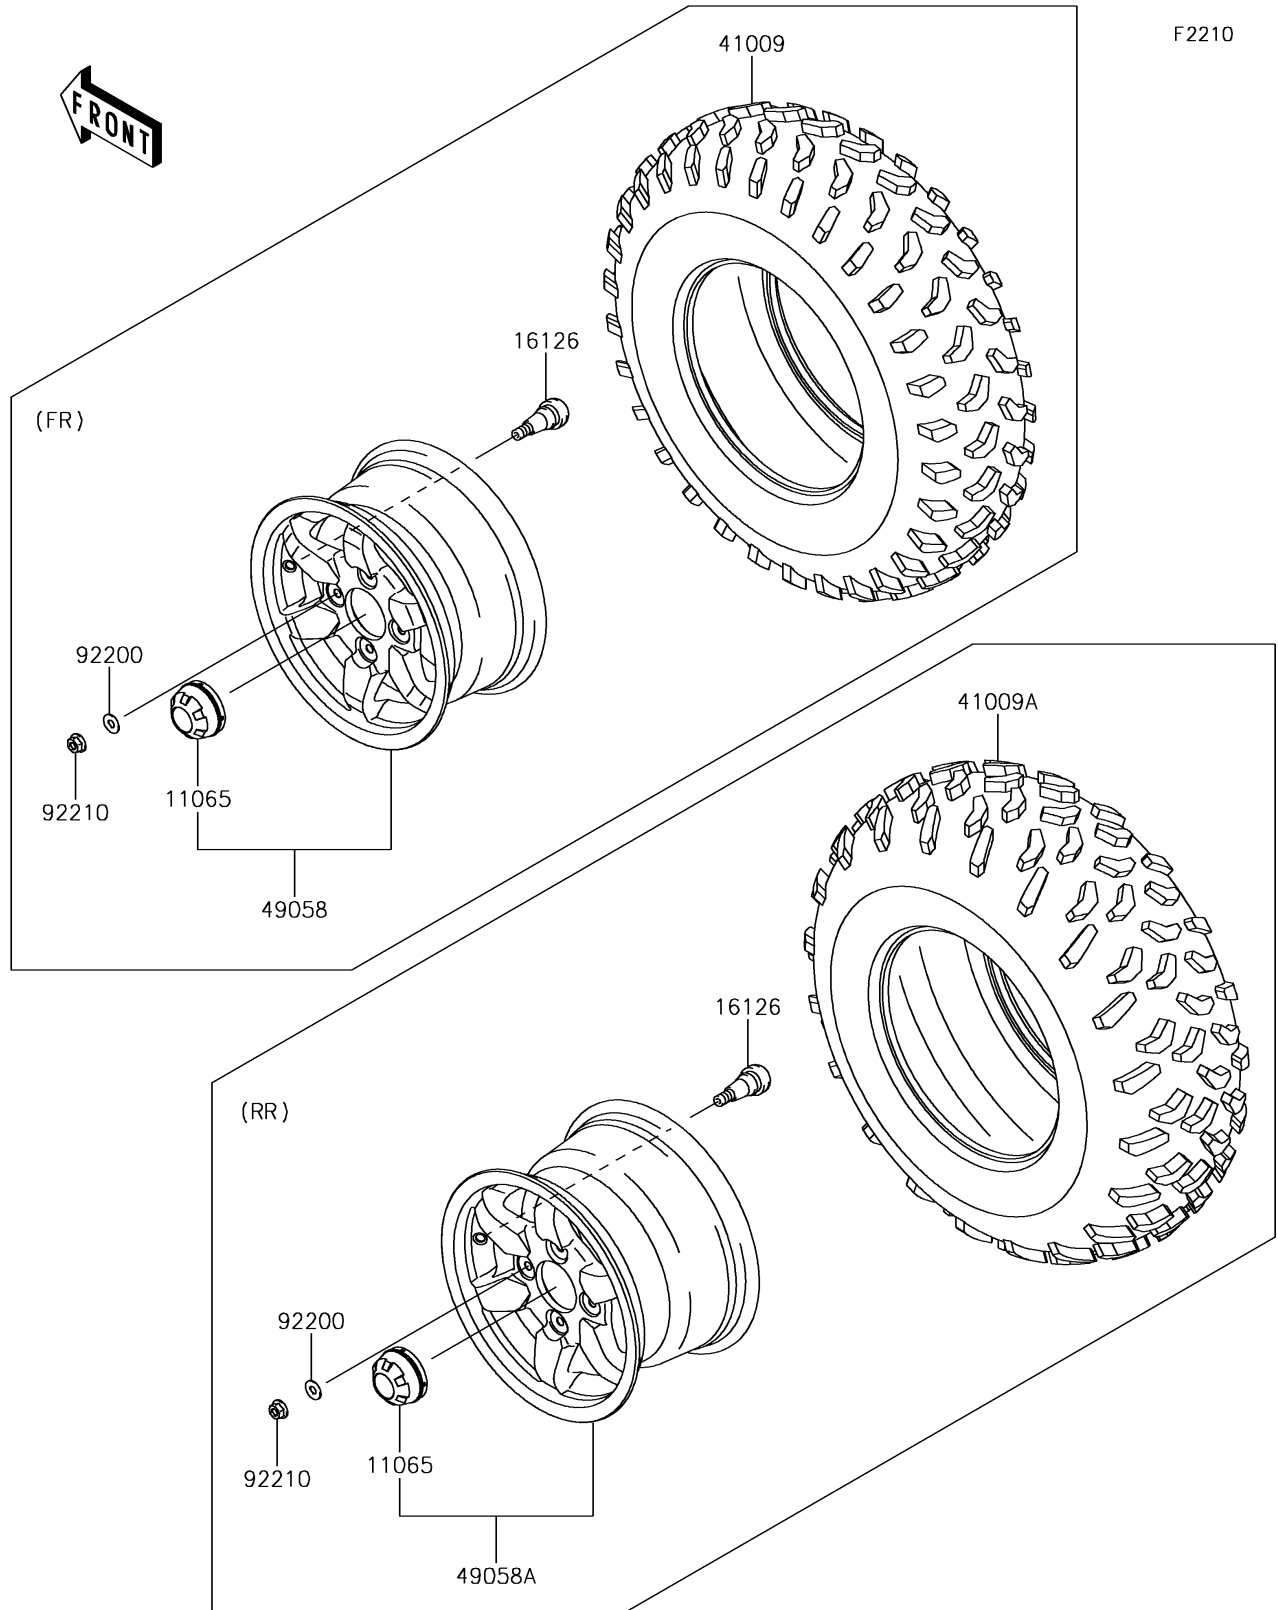

2018 BRUTE FORCE® 750 4x4i EPS CAMO

PARTS DIAGRAM

Wheels/Tires(HFF-HHF)

2018 BRUTE FORCE® 750 4x4i EPS CAMO

PARTS LIST

Wheels/Tires(HFF-HHF)

ITEM NAME

PART NUMBER

QUANTITY
