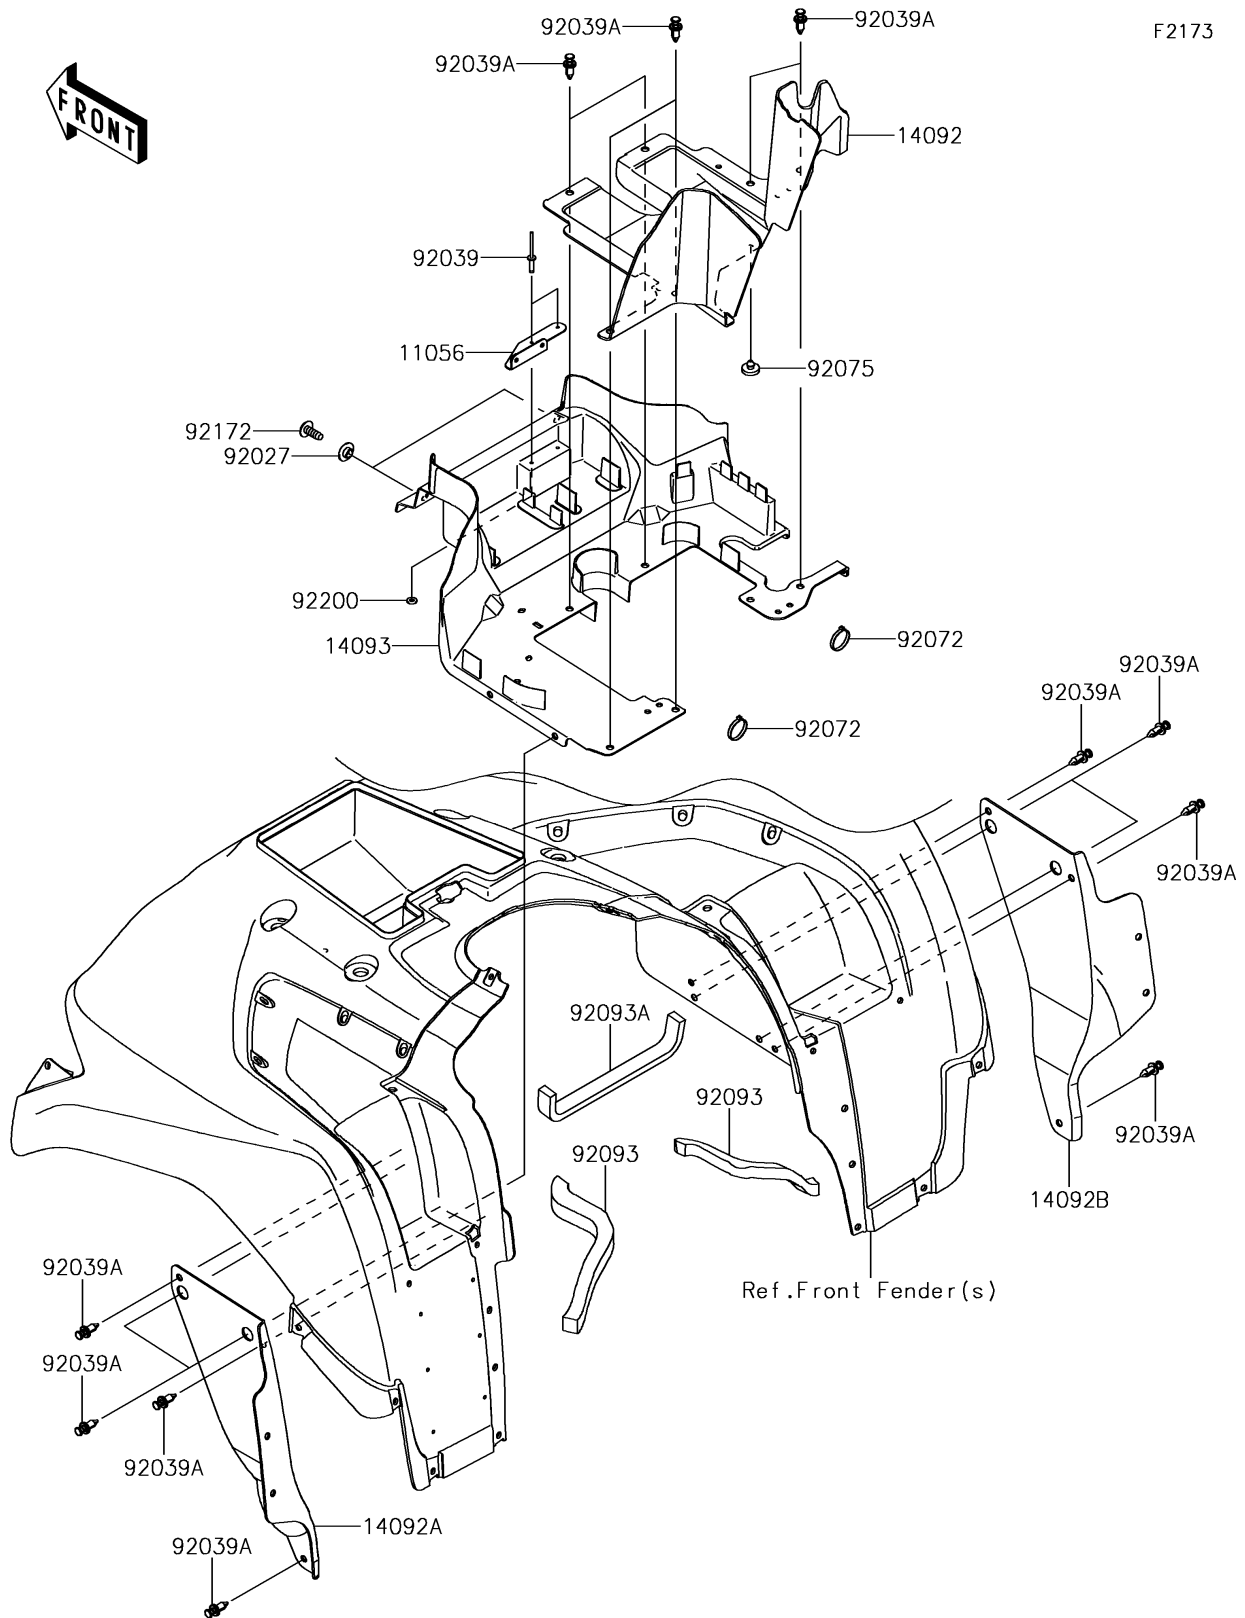

2018 BRUTE FORCE® 750 4x4i EPS CAMO

PARTS DIAGRAM

Flap

2018 BRUTE FORCE® 750 4x4i EPS CAMO

Kawasaki
Let the Good Times Roll®

PARTS LIST

Flap

ITEM NAME	PART NUMBER	QUANTITY
-----------	-------------	----------
