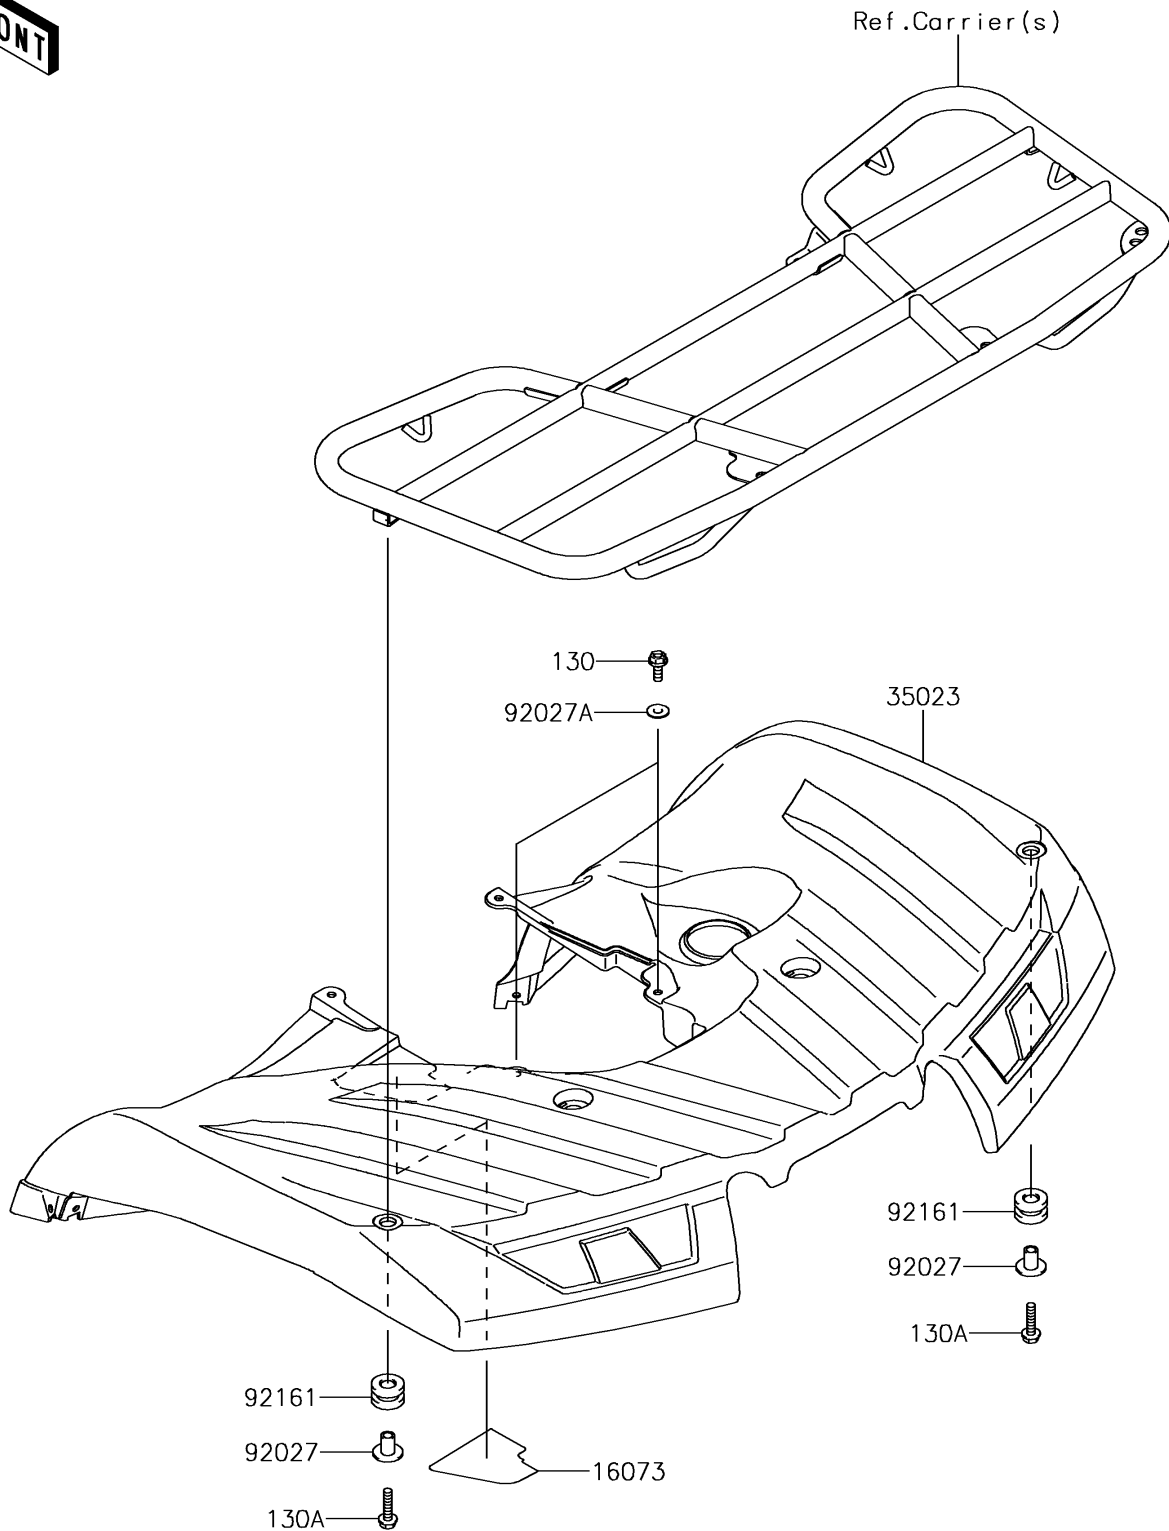

2016 BRUTE FORCE® 750 4x4i EPS CAMO

PARTS DIAGRAM

Rear Fender(s)

F2172

2016 BRUTE FORCE® 750 4x4i EPS CAMO

Kawasaki
Let the Good Times Roll®

PARTS LIST

Rear Fender(s)

ITEM NAME	PART NUMBER	QUANTITY
-----------	-------------	----------
