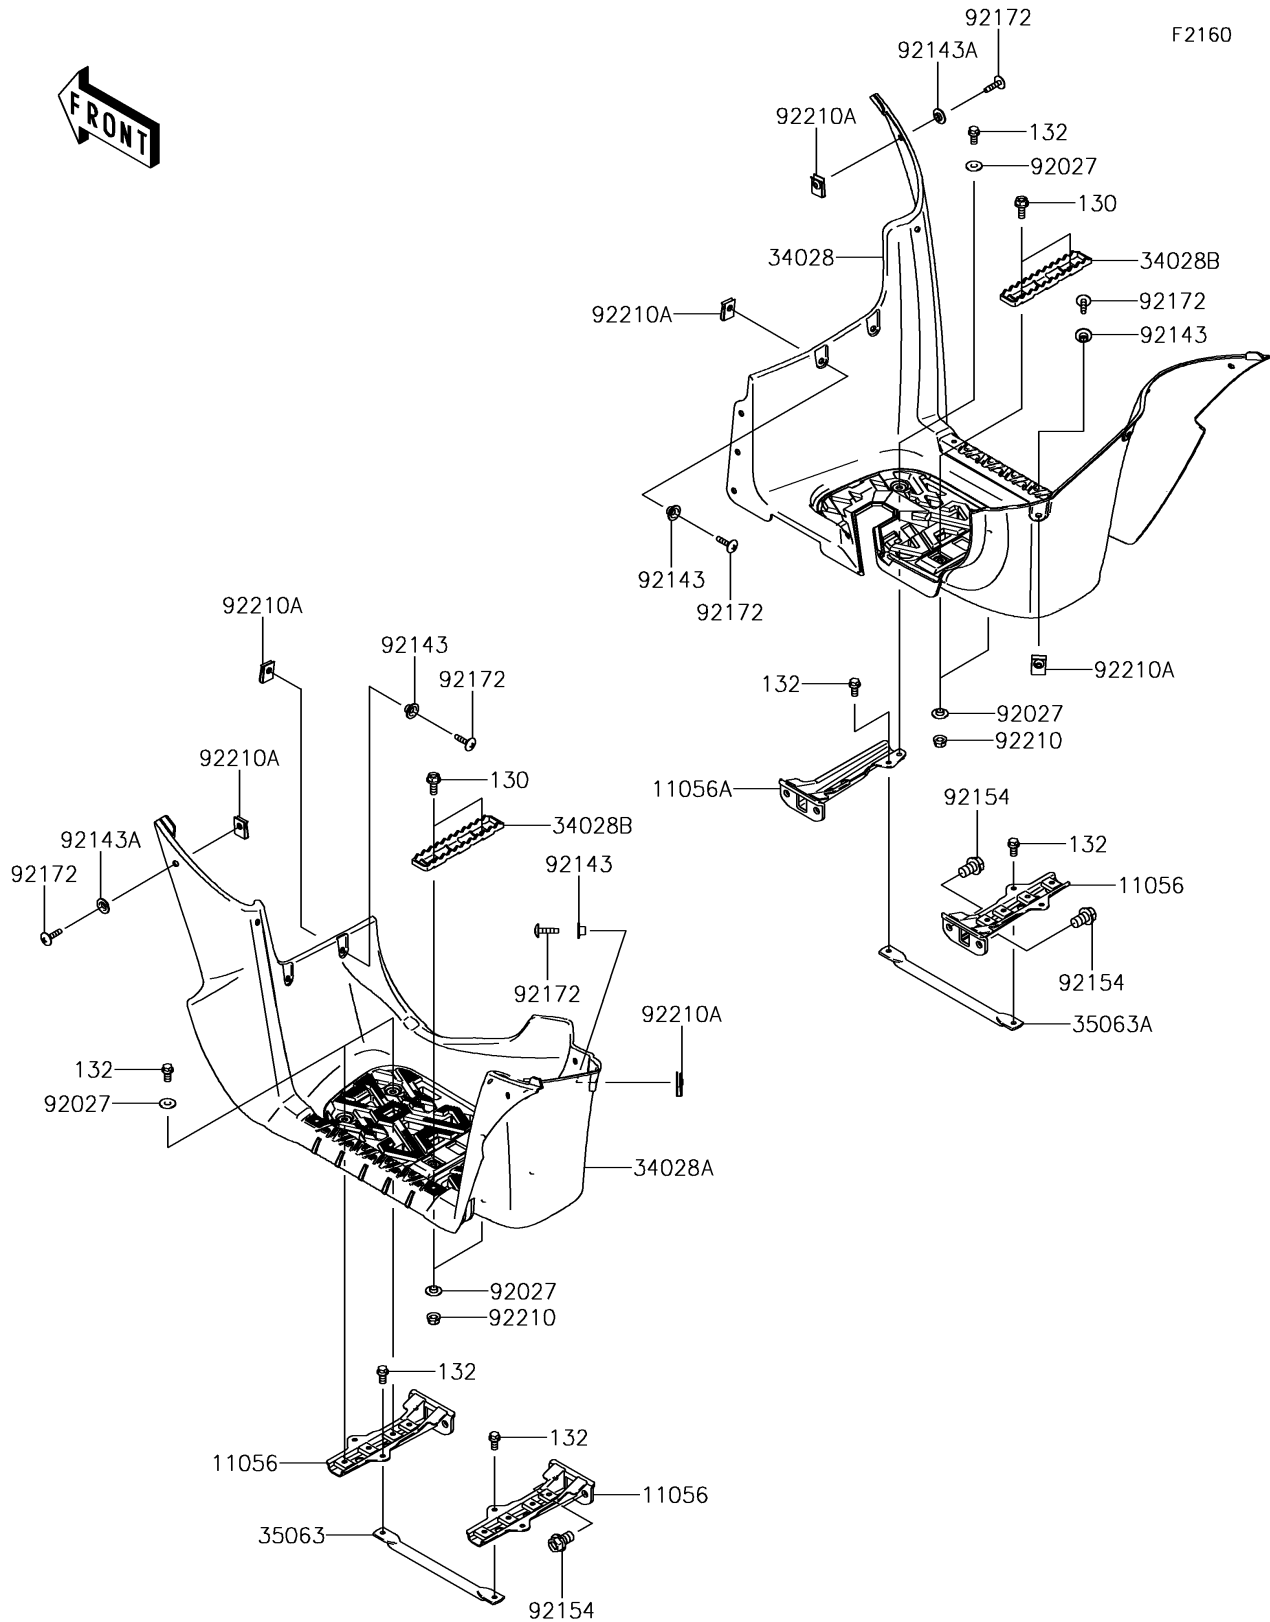

2018 BRUTE FORCE® 750 4x4i EPS CAMO

PARTS DIAGRAM

Footrests

F2160

2018 BRUTE FORCE® 750 4x4i EPS CAMO

PARTS LIST

Footrests

ITEM NAME	PART NUMBER	QUANTITY
-----------	-------------	----------
